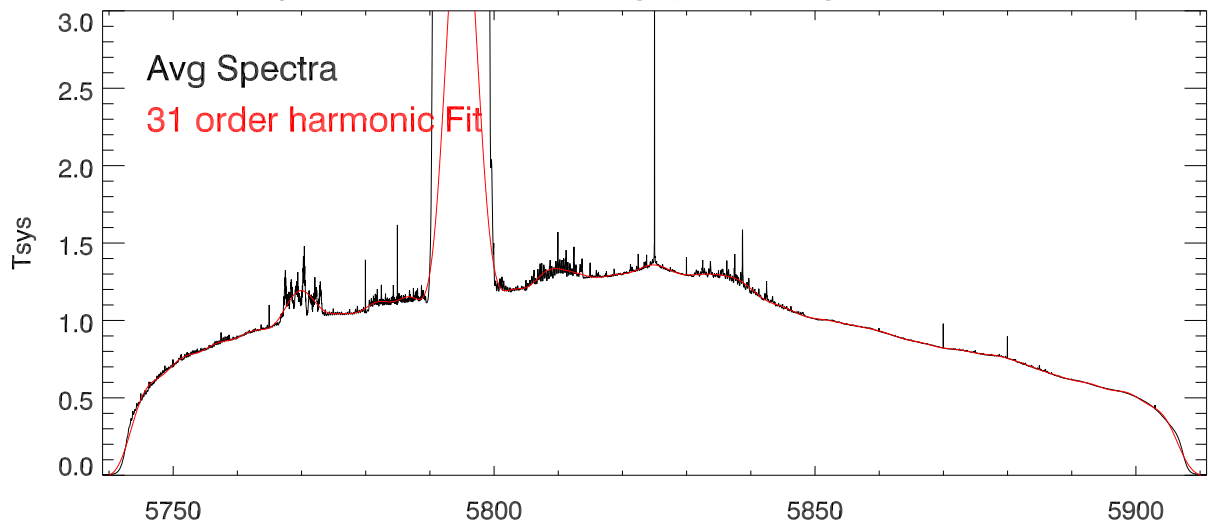

05jun13, cband 400 sec avg spc (after 5ghz rfi turned off)

Average spectrum - fit

rmsByChan/mean for 400 1 sec records