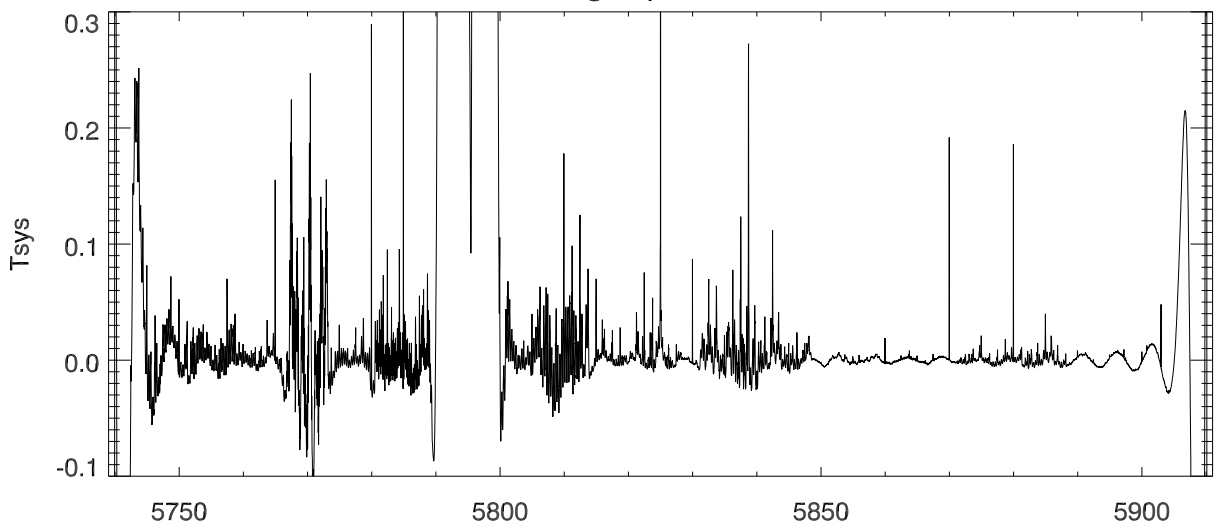

05jun13, cband 400 sec avg spc (after 5ghz rfi turned off)

Average spectrum - fit

rmsByChan/mean for 400 1 sec records