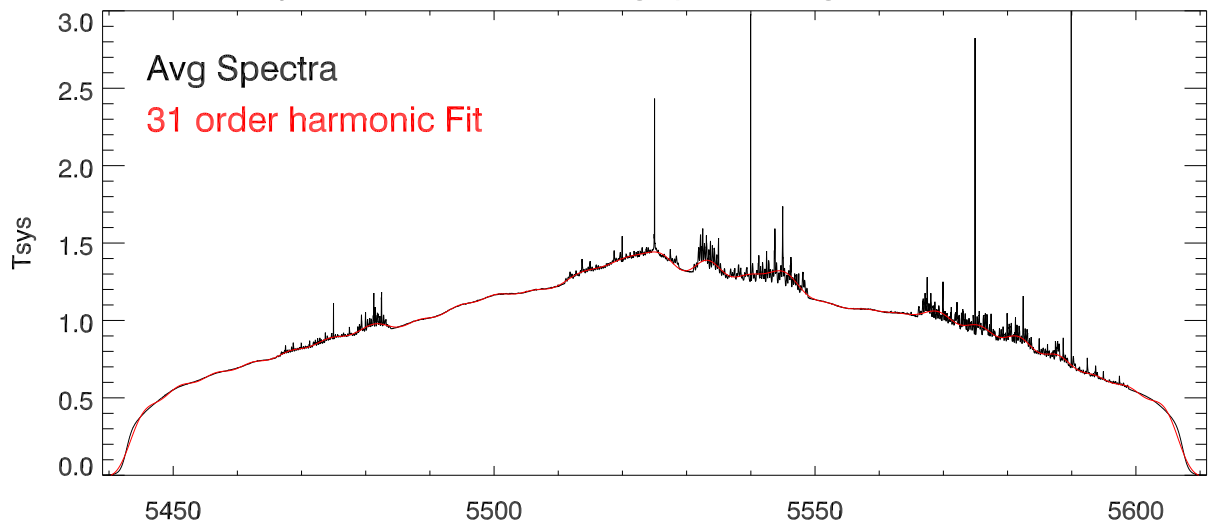

05jun13, cband 400 sec avg spc (after 5ghz rfi turned off)

Average spectrum - fit

rmsByChan/mean for 400 1 sec records