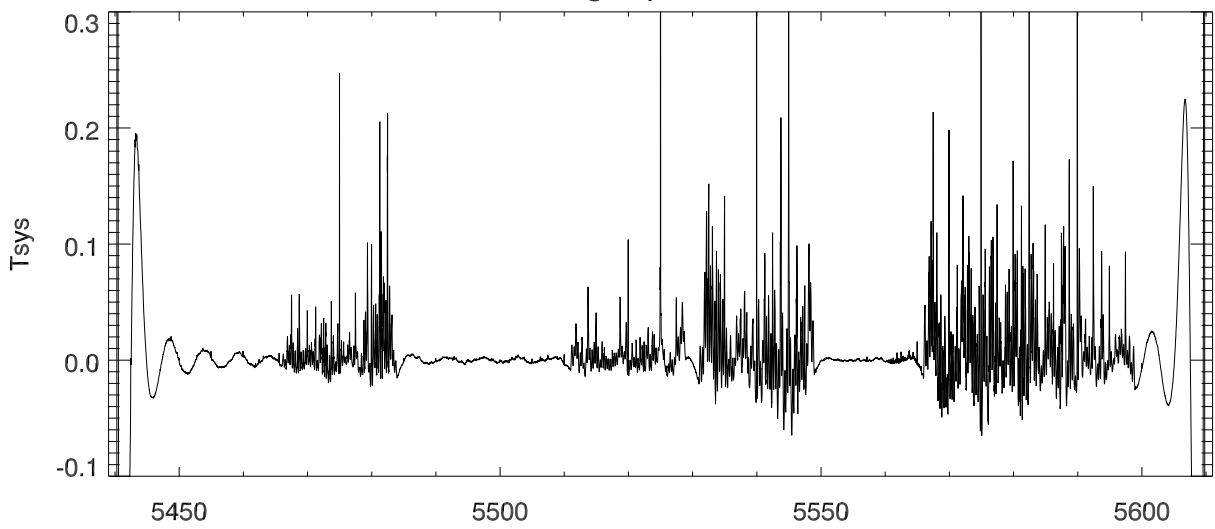

05jun13, cband 400 sec avg spc (after 5ghz rfi turned off)

Average spectrum - fit

rmsByChan/mean for 400 1 sec records