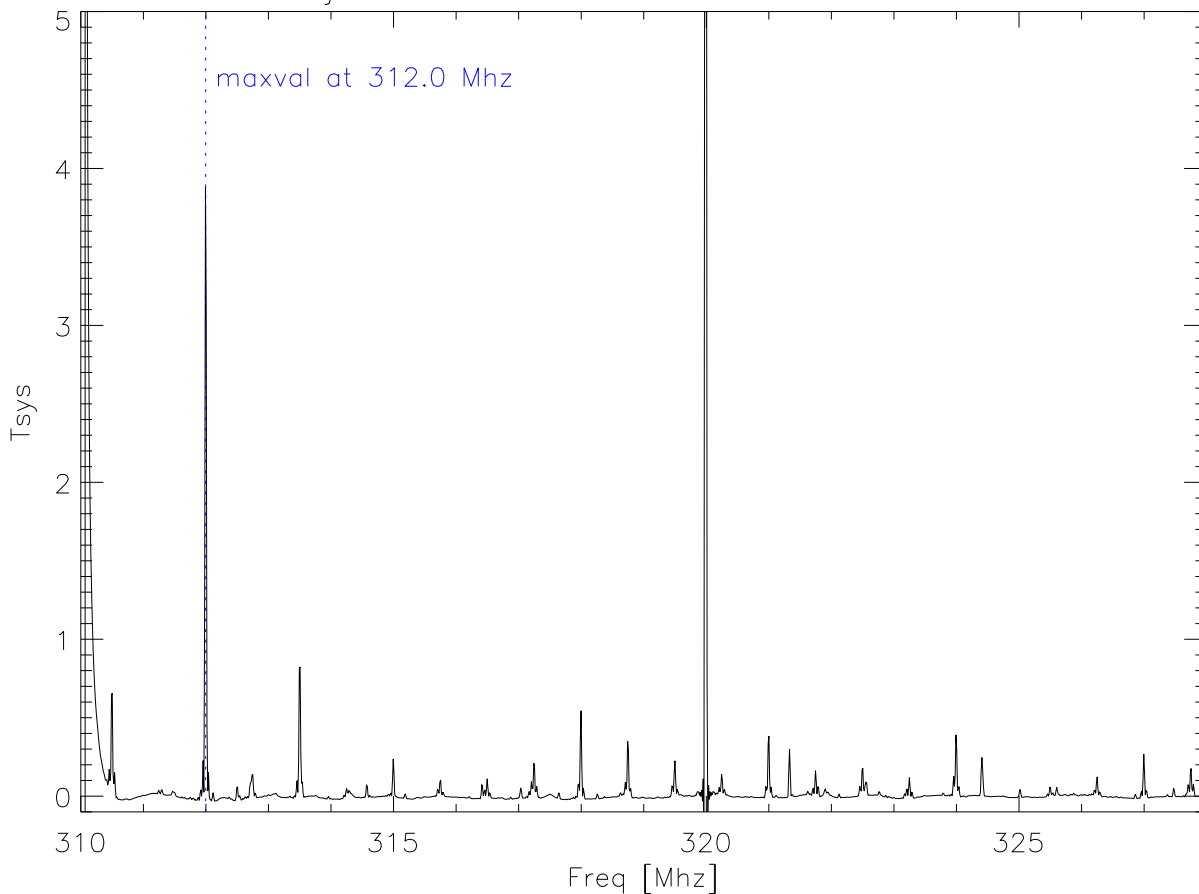

01jun09 327rcvrPoIA rfi from sbConsole

Blowup of spectra