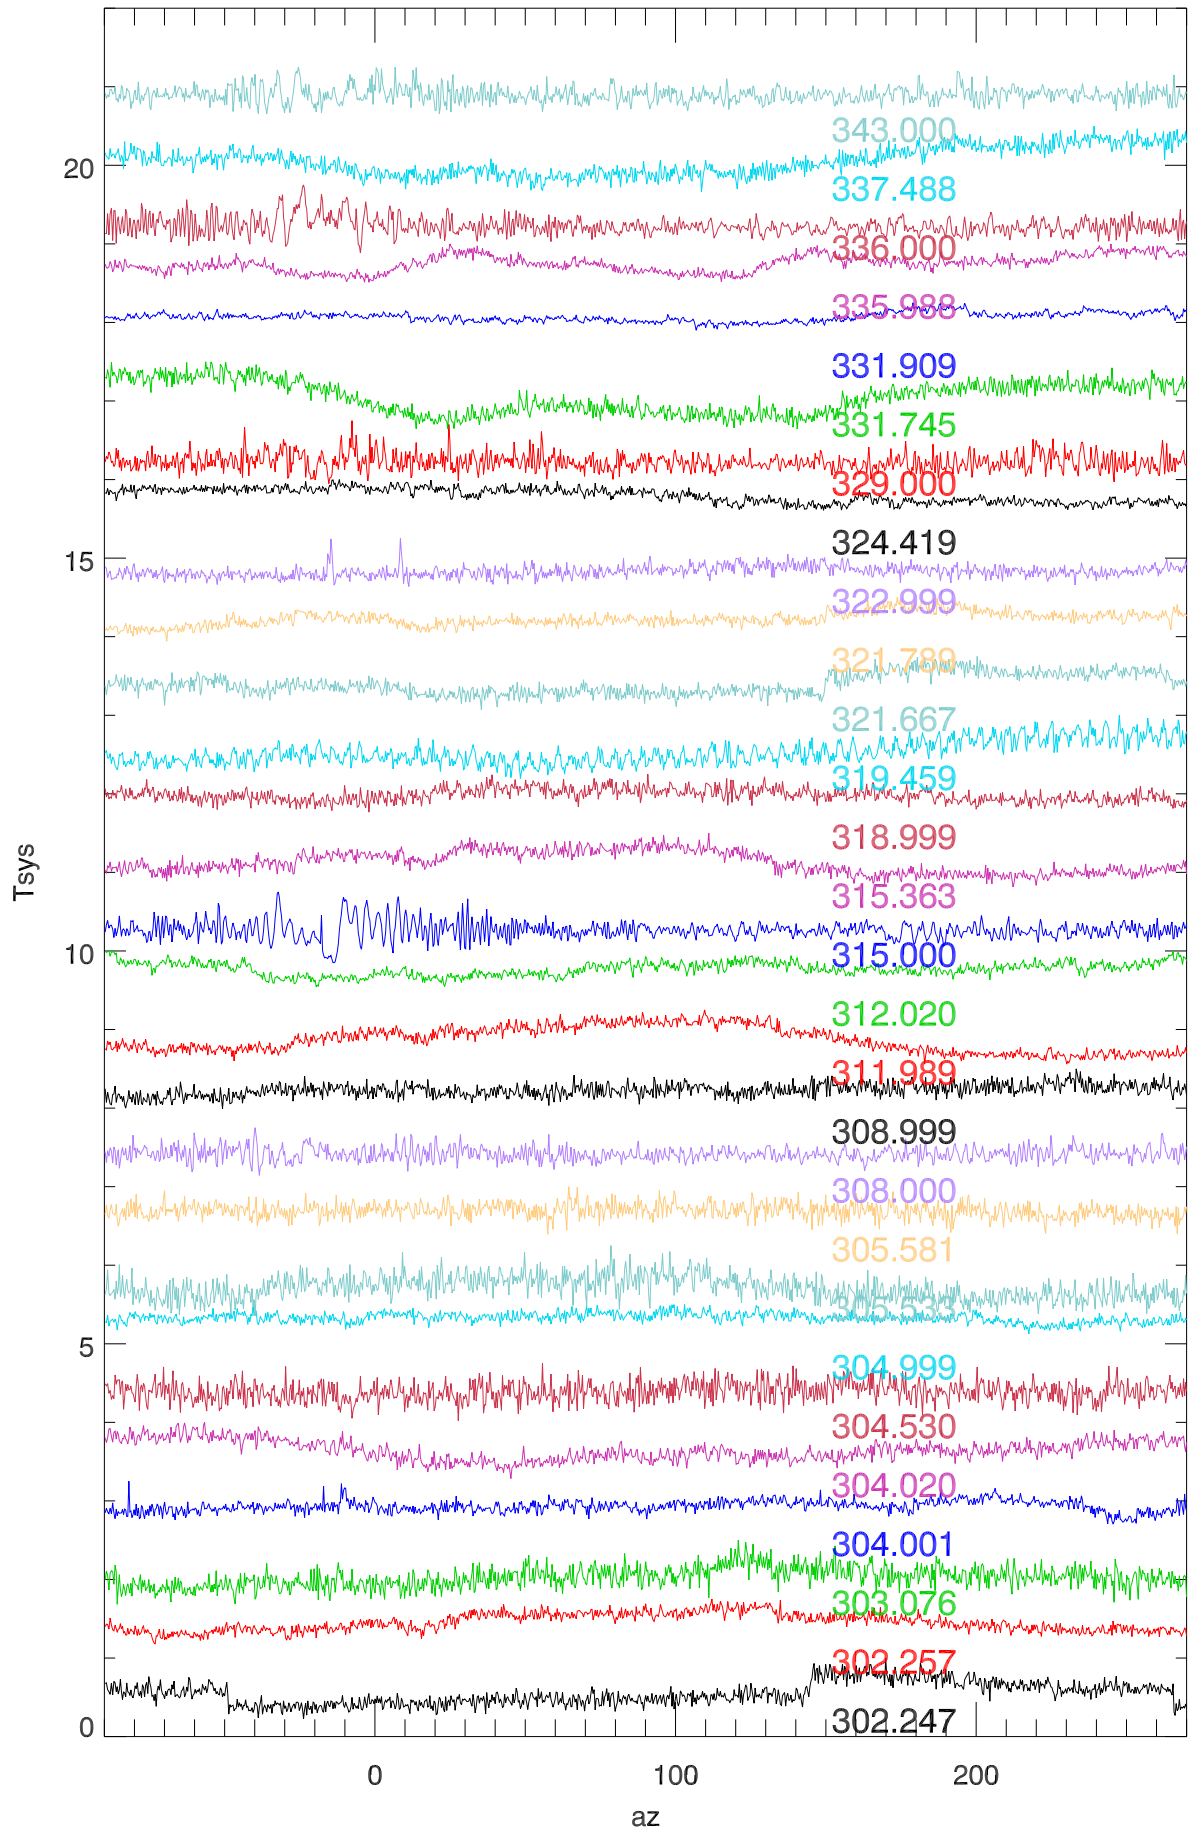

rfi (With NO AzDependence) vs az (scale to rfi peak).. with display offsets

AvgPwr (over az) vs freq for each rfi peak.