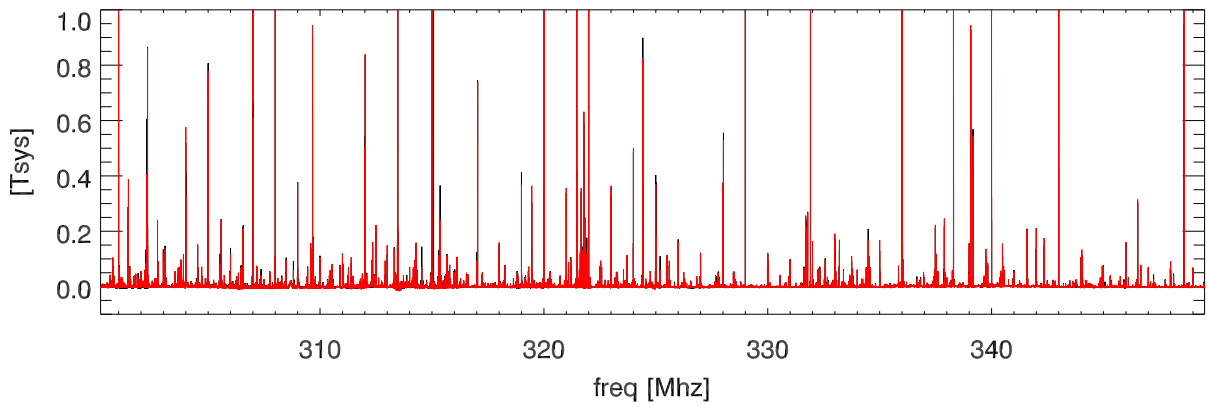

25jan16 avg spectra vs freq (avg each az swing separately)

avg spectra blowup

Peak Hold Spectra (each az swing done separately)

Peak Hold Spectra blowup