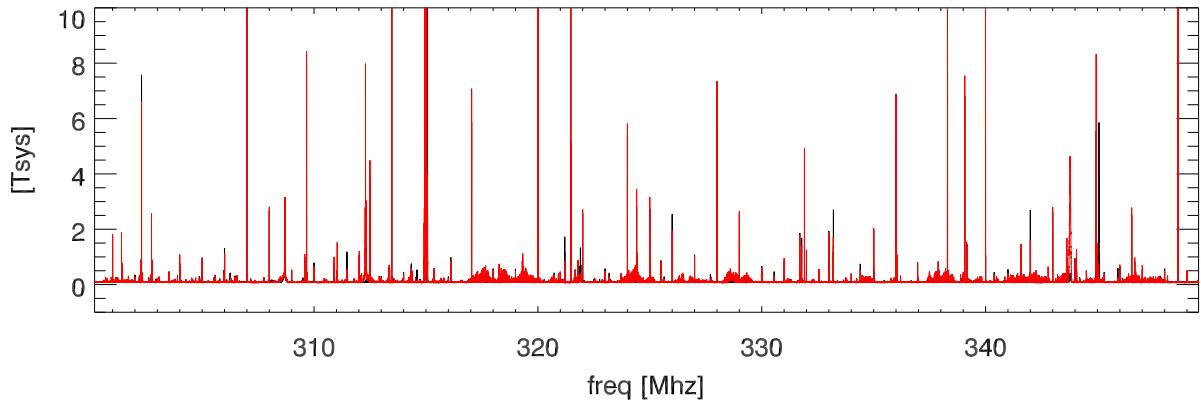

25jan16 avg spectra vs freq (avg each az swing separately)

avg spectra blowup

Peak Hold Spectra (each az swing done separately)

Peak Hold Spectra blowup