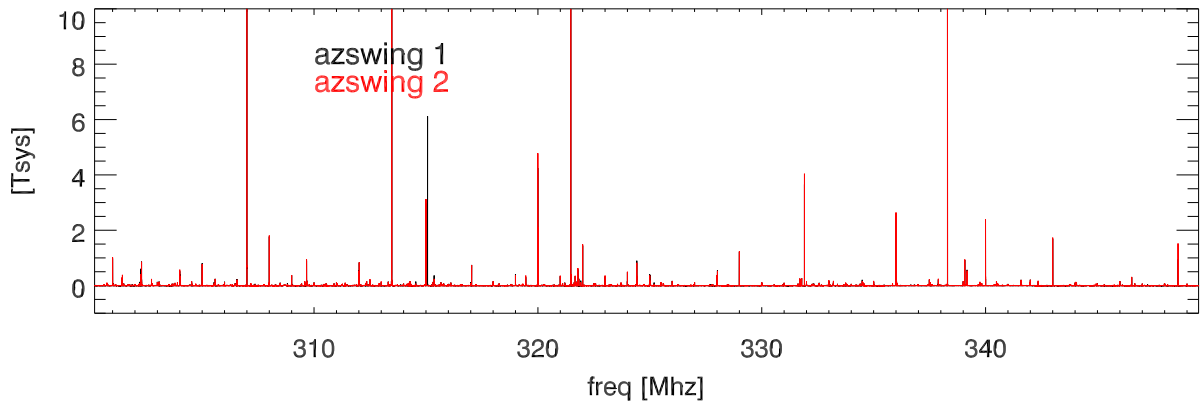

25jan16 avg spectra vs freq (avg each az swing separately)

avg spectra blowup

Peak Hold Spectra (each az swing done separately)

Peak Hold Spectra blowup