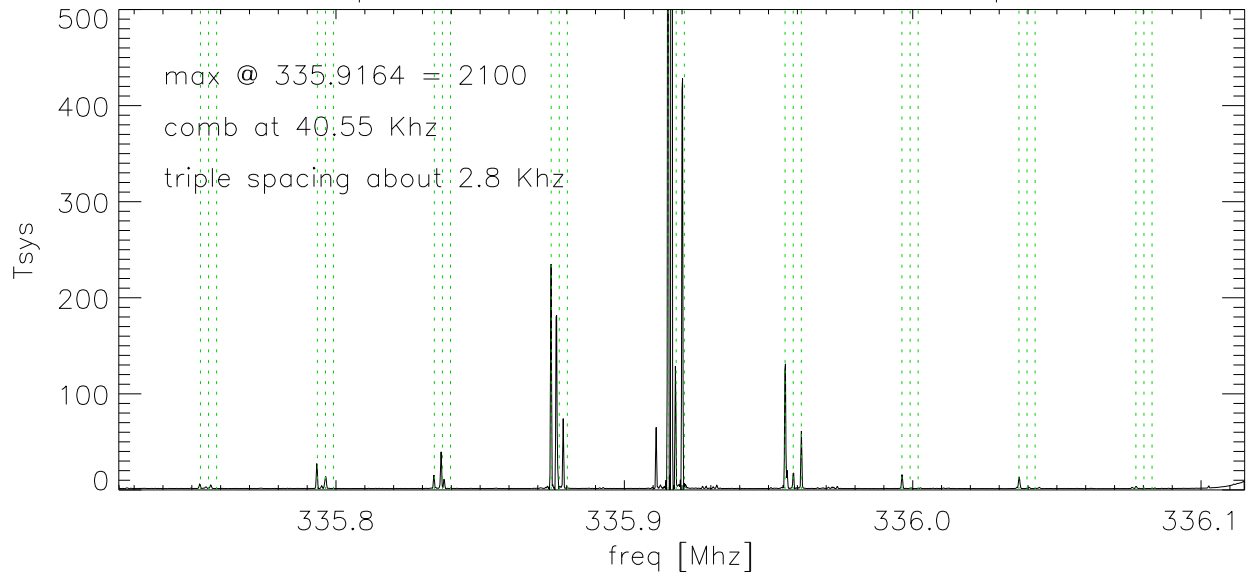

18apr06 327 nb sbConsole on, doors closed

18apr06 327 nb sbConsole on, doors open