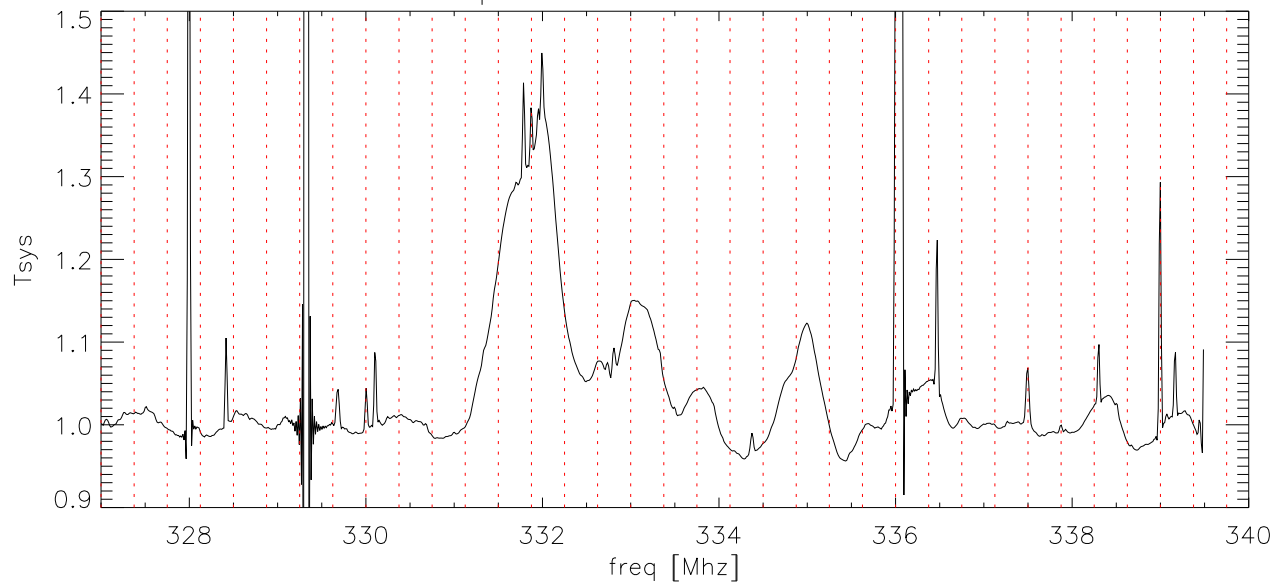

18apr06 327 nb sbConsole on, doors open

18apr06 327 wb sbConsole off