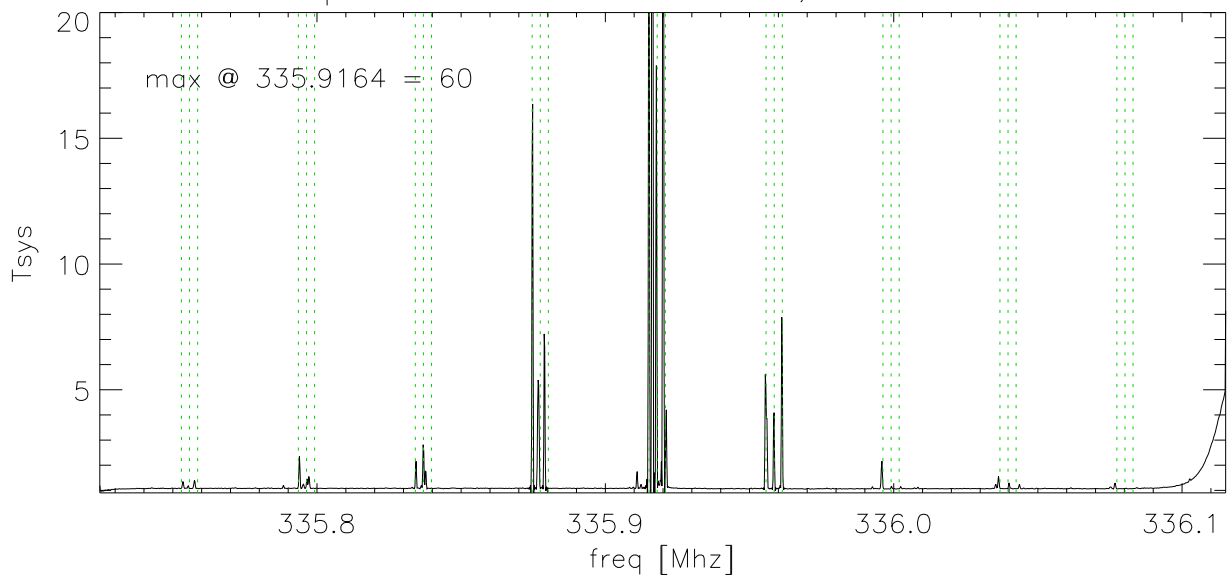

18apr06 327 nb sbConsole off

18apr06 327 nb sbConsole on, doors closed