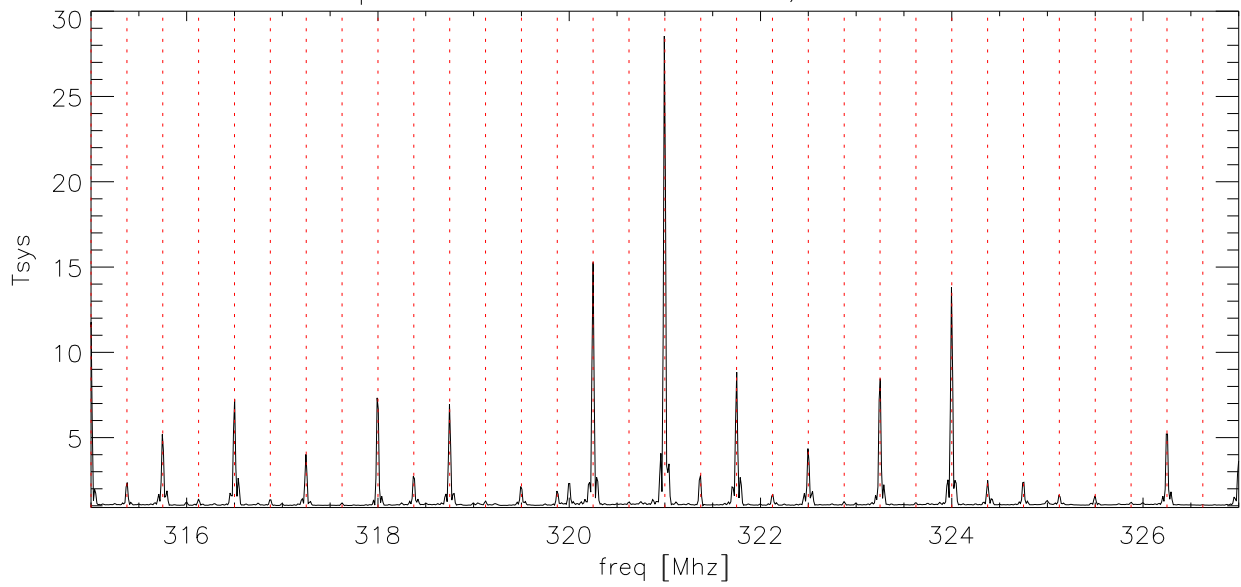

18apr06 327 wb sbConsole on, doors open 315–327 Mhz

18apr06 327 wb sbConsole on, doors closed

18apr06 327 wb sbConsole off

18apr06 327 wb sbConsole on, doors open 327–340 Mhz

18apr06 327 wb sbConsole on, doors closed