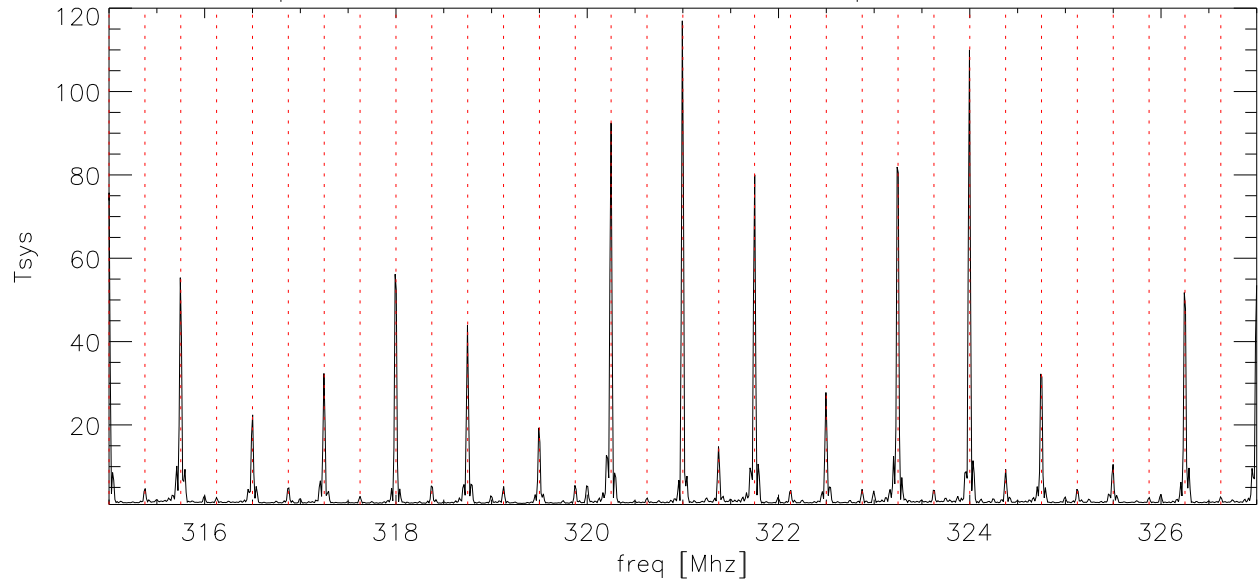

18apr06 327 wb sbConsole on, doors open 315–327 Mhz

18apr06 327 wb sbConsole on, doors closed

18apr06 327 wb sbConsole off

18apr06 327 wb sbConsole on, doors open 327–340 Mhz

18apr06 327 wb sbConsole on, doors closed