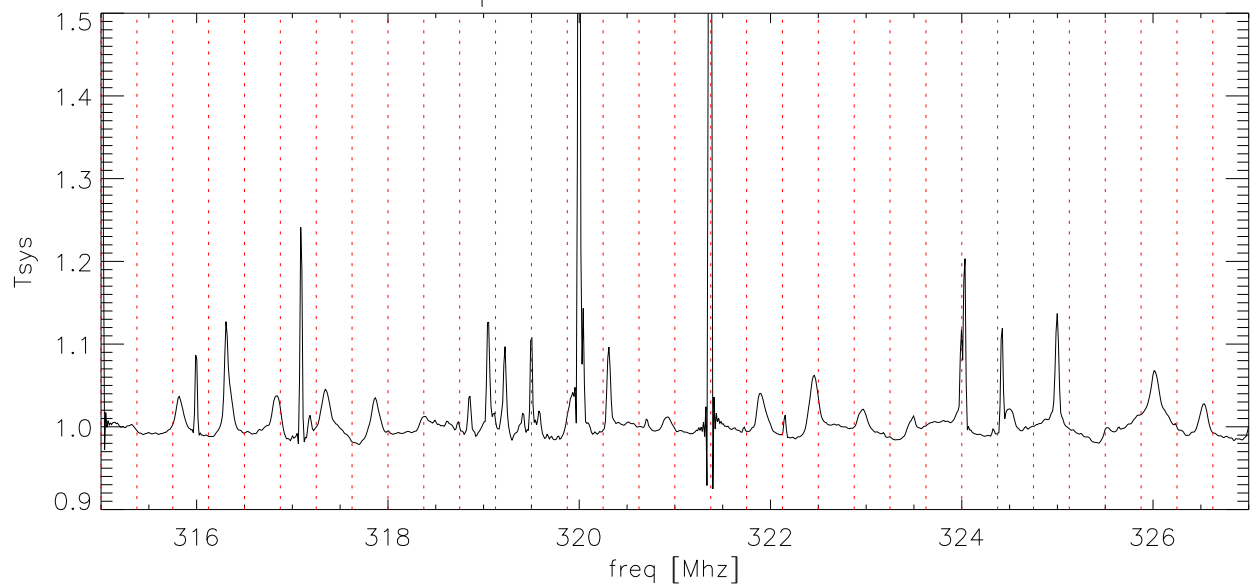

18apr06 327 wb sbConsole on, doors open 315–327 Mhz

18apr06 327 wb sbConsole on, doors closed

18apr06 327 wb sbConsole off

18apr06 327 wb sbConsole on, doors open 327–340 Mhz

18apr06 327 wb sbConsole on, doors closed