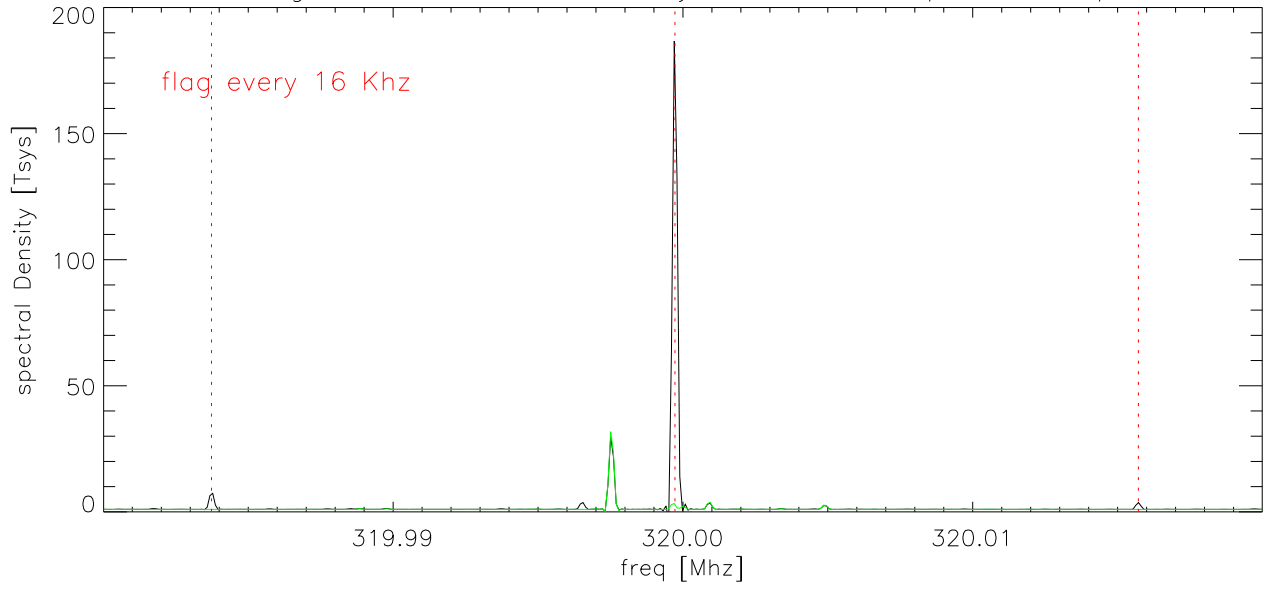

25aug05 327 Birdies caused by alfa motor amp 195 Khz span

25aug05 327 Birdies caused by alfa motor amp 40 Khz span

blowup vertical scale

blowup vertical scale