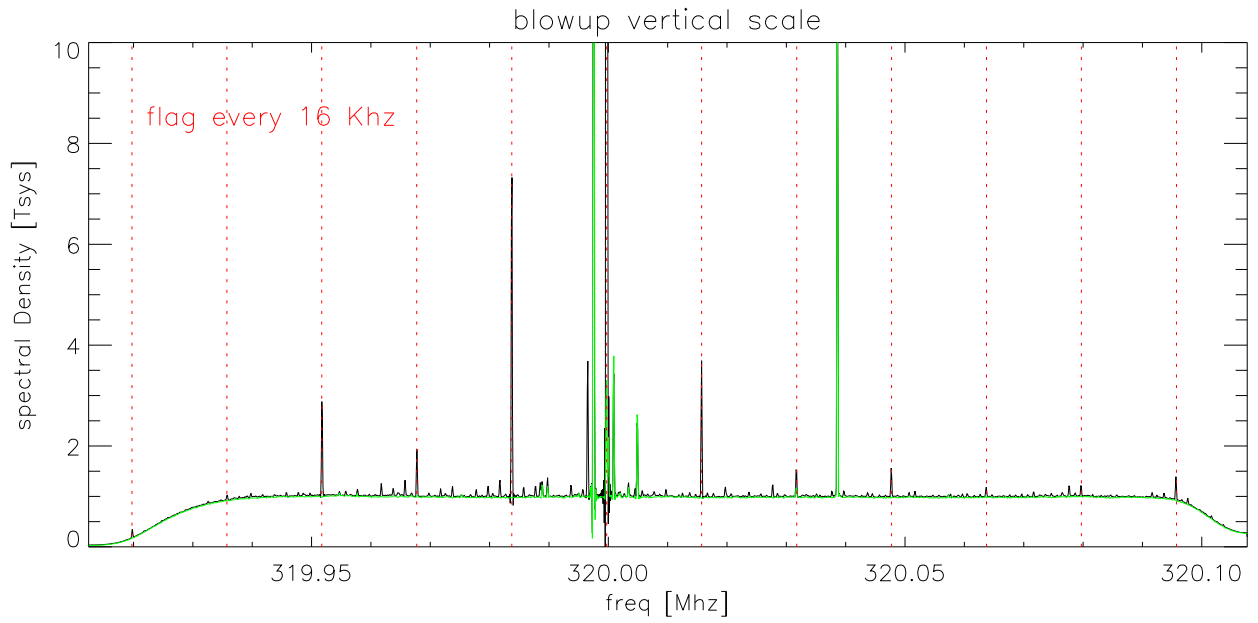

25aug05 327 Birdies caused by alfa motor amp 195 Khz span

25aug05 327 Birdies caused by alfa motor amp 40 Khz span

blowup vertical scale

blowup vertical scale