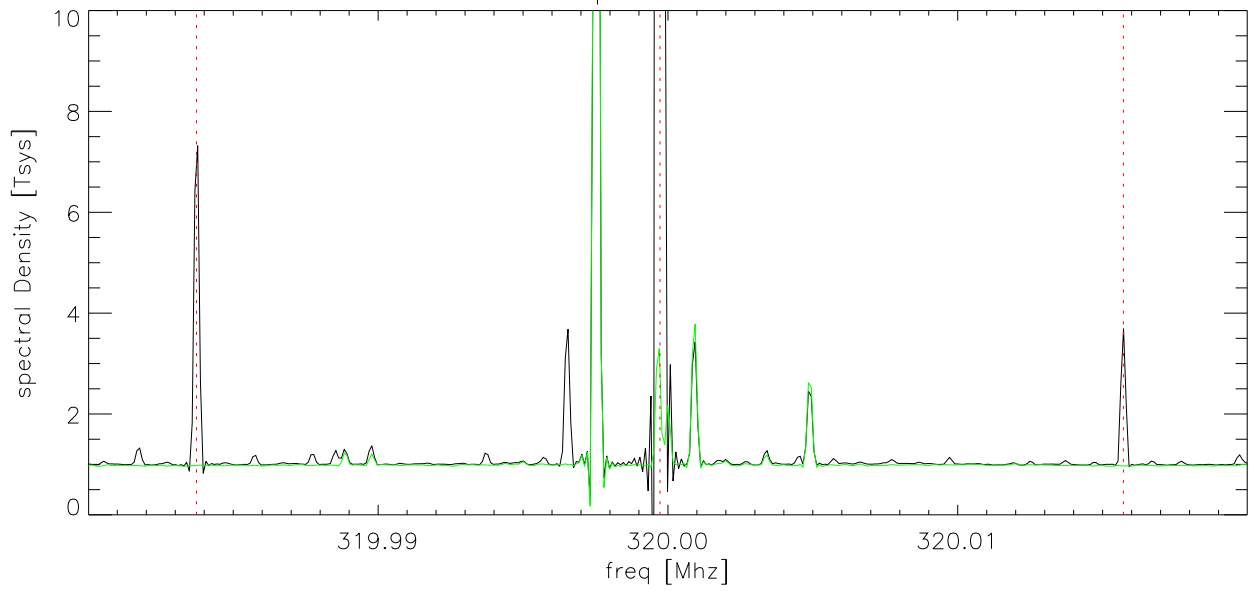

25aug05 327 Birdies caused by alfa motor amp 195 Khz span

25aug05 327 Birdies caused by alfa motor amp 40 Khz span

blowup vertical scale

blowup vertical scale