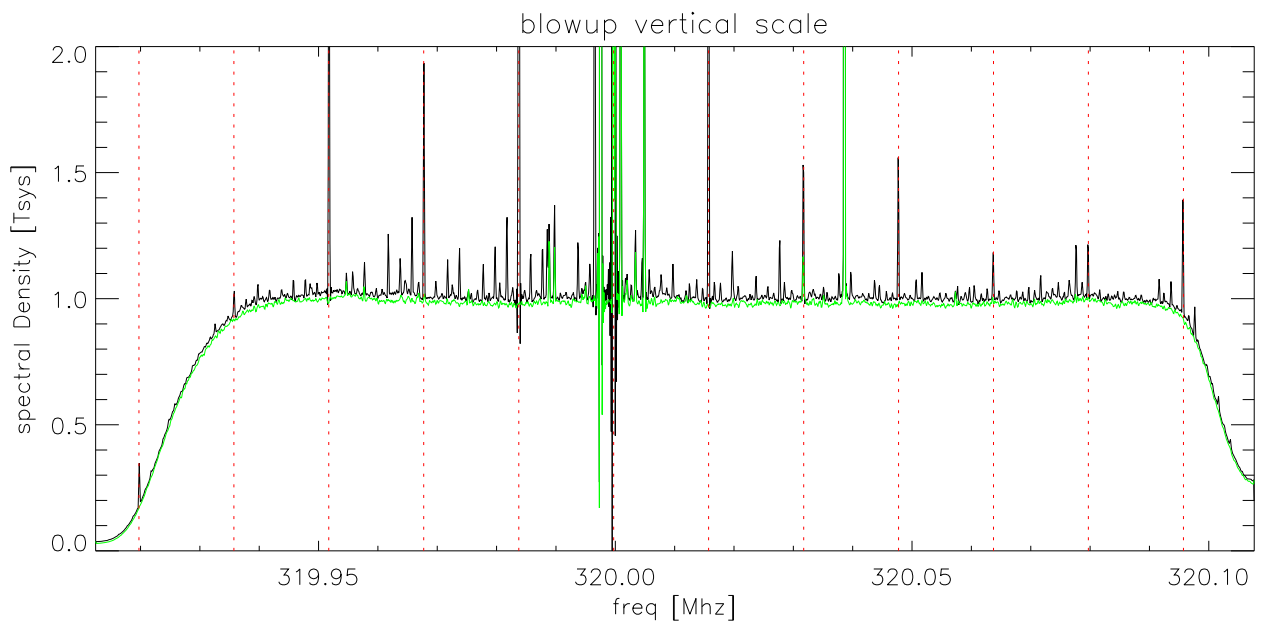

25aug05 327 Birdies caused by alfa motor amp 195 Khz span

25aug05 327 Birdies caused by alfa motor amp 40 Khz span

blowup vertical scale

blowup vertical scale