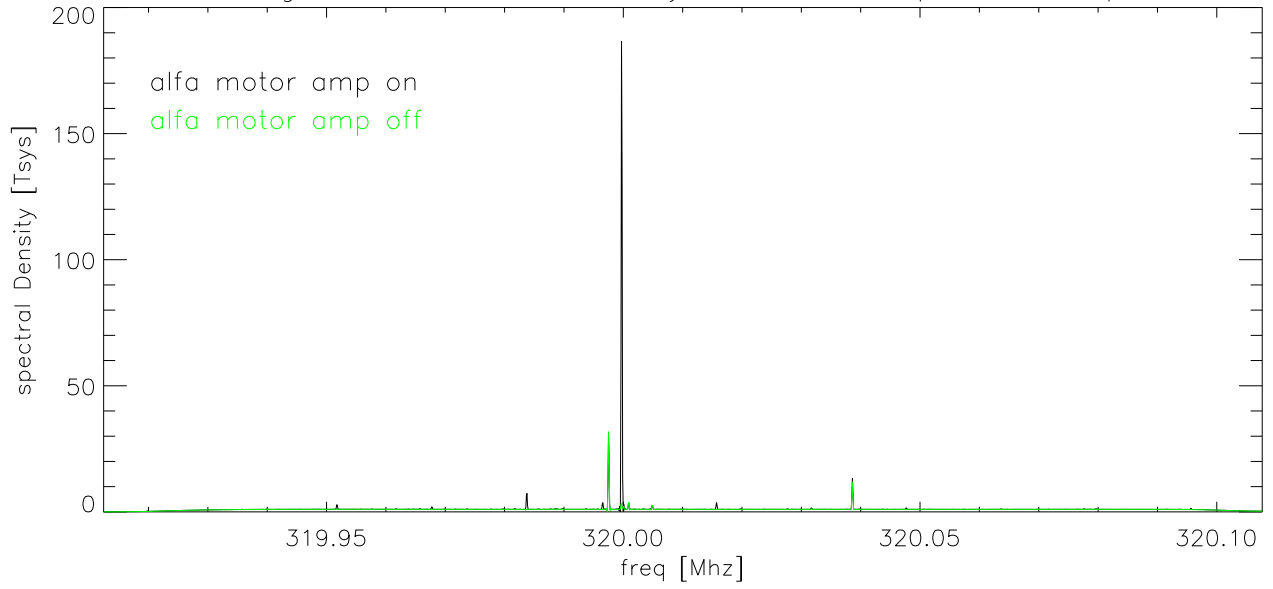

25aug05 327 Birdies caused by alfa motor amp 195 Khz span

25aug05 327 Birdies caused by alfa motor amp 40 Khz span

blowup vertical scale

blowup vertical scale