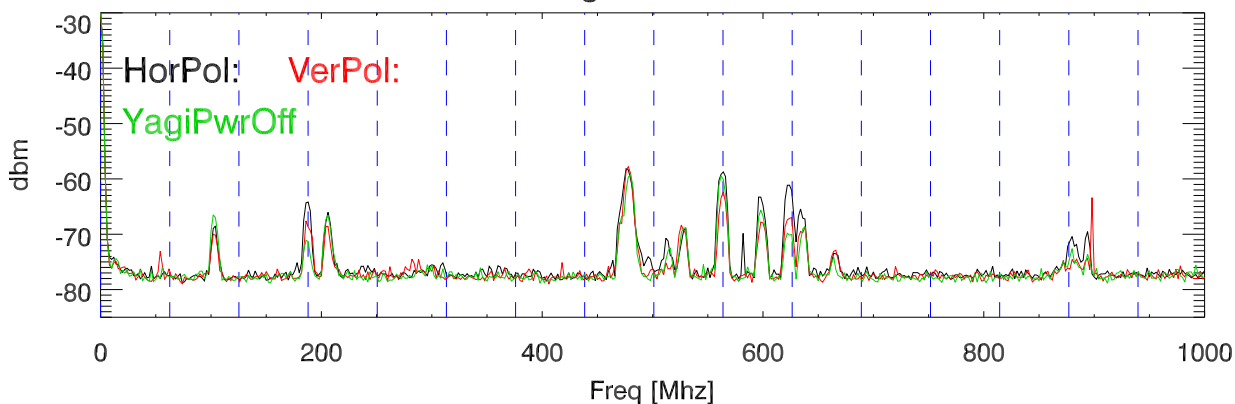

25feb11 12meter. test.004,.005. YagiAnt, PwrOff. DoorsClosed. VerPol

test.001. LoopAnt, CabOpen, ethernet module comb

test :.002,.003. YagiAnt, CabOpen, moveTel.

test :.006,.007. YagiAnt, CabClosed, moveTel.

test :008,009,10,11. YagiAnt,system turnon @327