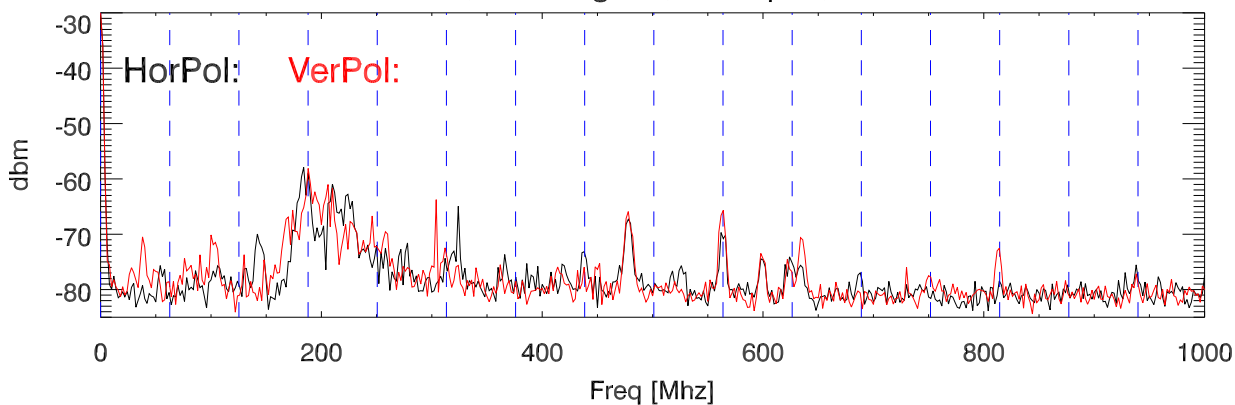

25feb11 12meter. test.004,.005. YagiAnt, PwrOff. DoorsClosed. VerPol

test.001. LoopAnt, CabOpen, ethernet module comb

test :.002,.003. YagiAnt, CabOpen, moveTel.

test :.006,.007. YagiAnt, CabClosed, moveTel.

test :008,009,10,11. YagiAnt,system turnon @327