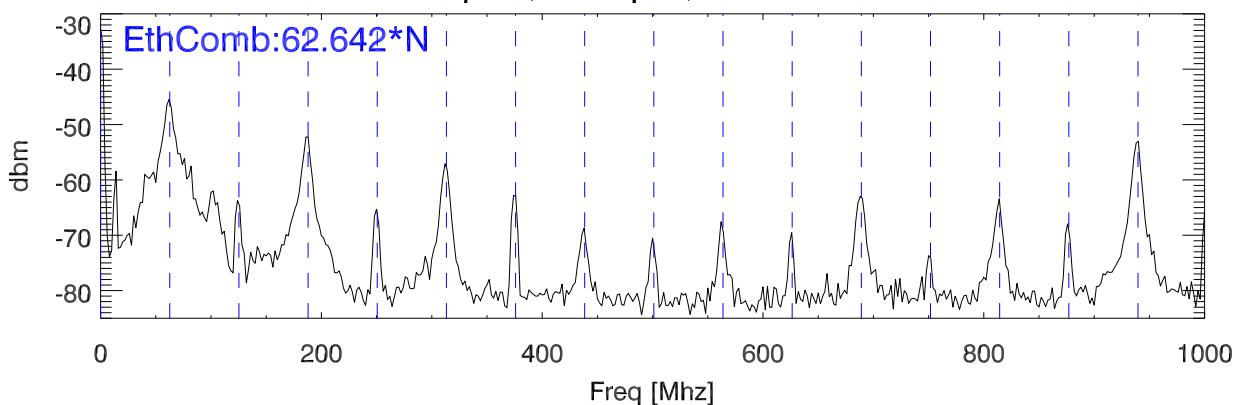

25feb11 12meter. test.004,.005. YagiAnt, PwrOff. DoorsClosed. VerPol

test.001. LoopAnt, CabOpen, ethernet module comb

test :.002,.003. YagiAnt, CabOpen, moveTel.

test :.006,.007. YagiAnt, CabClosed, moveTel.

test :008,009,10,11. YagiAnt,system turnon @327