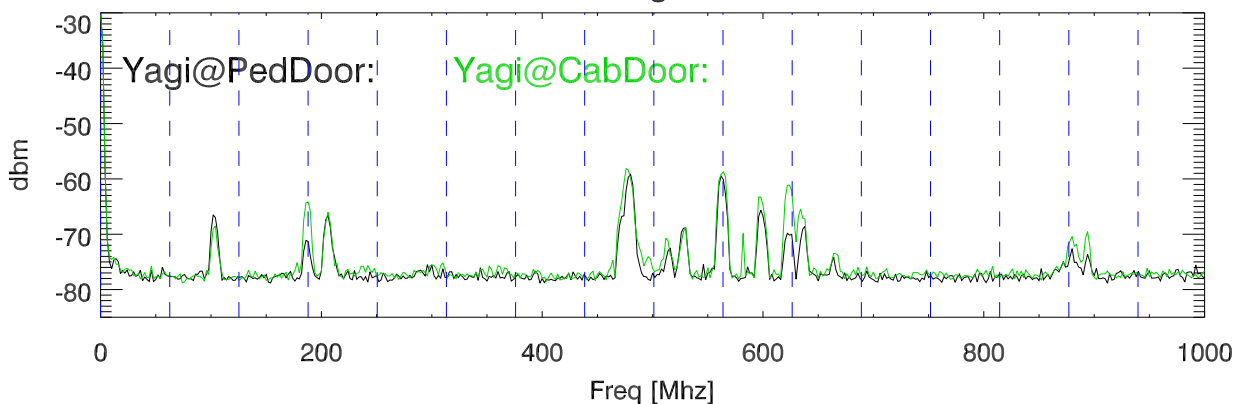

25feb11 12meter. test.004,.005. YagiAnt, PwrOff. DoorsClosed. VerPol

test.001. LoopAnt, CabOpen, ethernet module comb

test :.002,.003. YagiAnt, CabOpen, moveTel.

test :.006,.007. YagiAnt, CabClosed, moveTel.

test :008,009,10,11. YagiAnt,system turnon @327