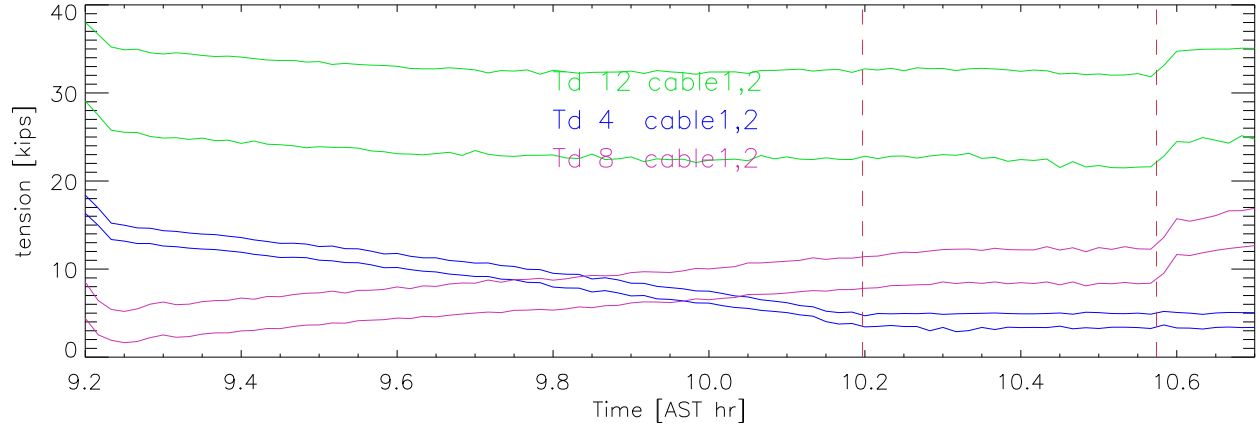

27may04 tension individual td cables while tracking 3C48

27may04 sbw 3C48 Az,Za pntErr vs time

27may04 sbw 3C48 Az position vs time

27may04 sbw 3C48 Za position vs time

27may04 platform Temp during 3C48 track

27may04 deviation from desired platform avg hght