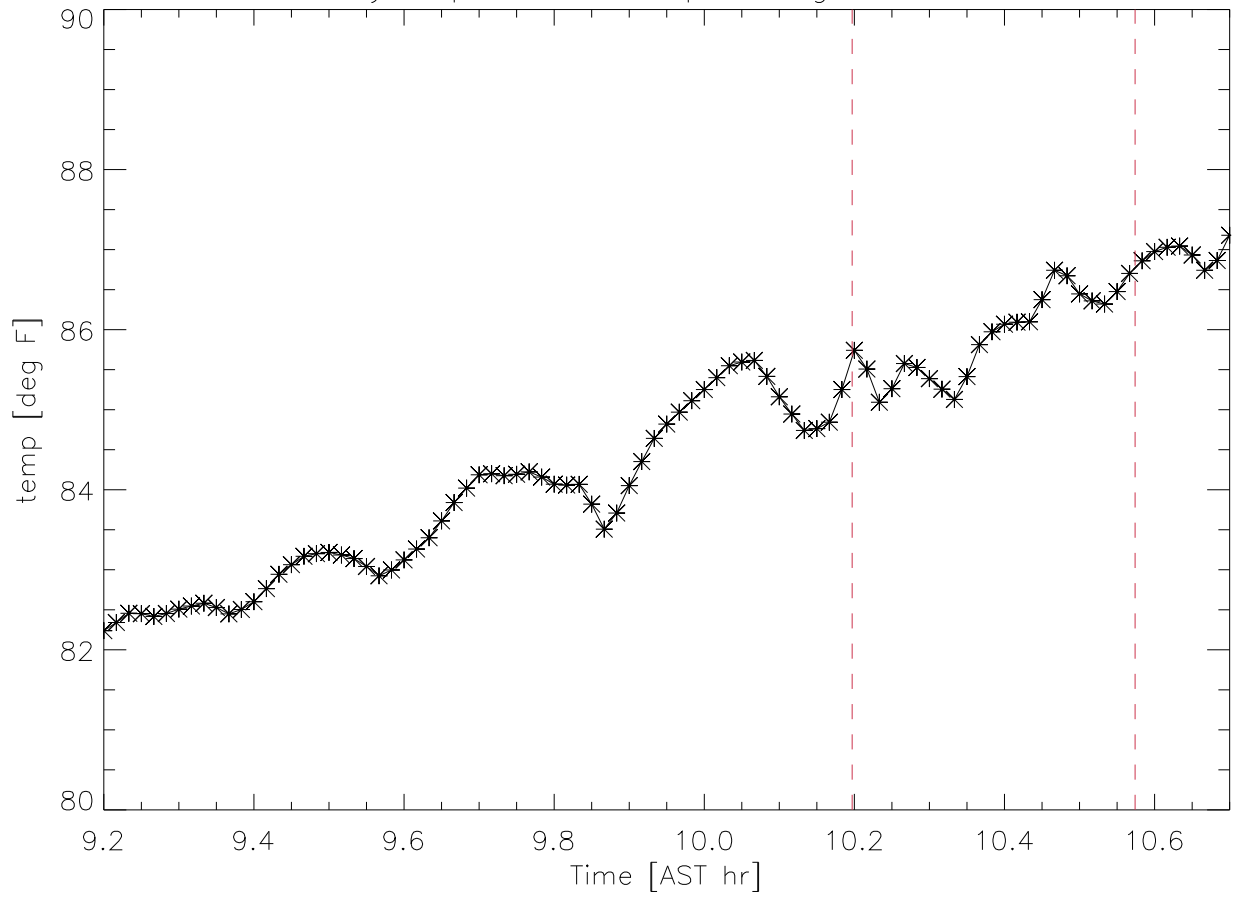

27may04 tension individual td cables while tracking 3C48

27may04 sbw 3C48 Az,Za pntErr vs time

27may04 sbw 3C48 Az position vs time

27may04 sbw 3C48 Za position vs time

27may04 platform Temp during 3C48 track

27may04 deviation from desired platform avg hght