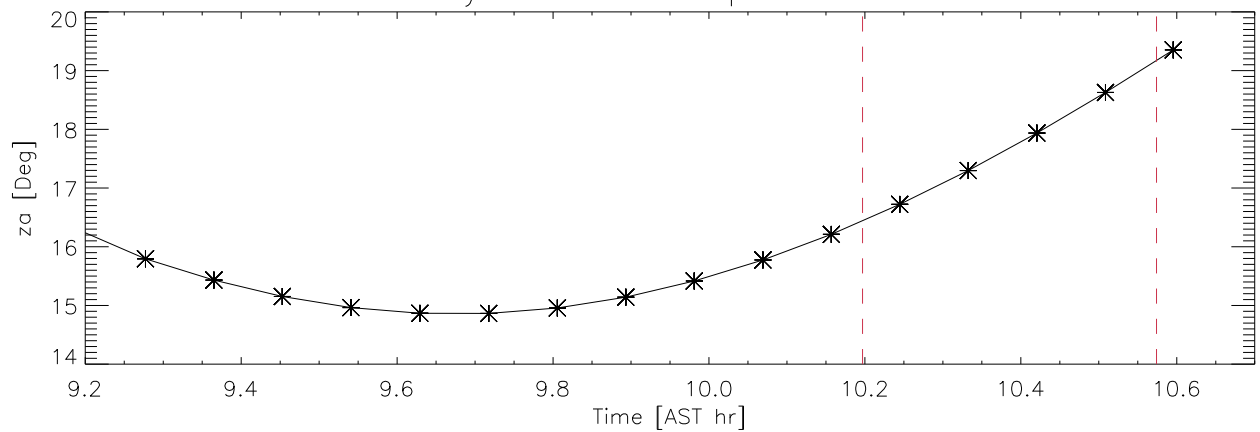

27may04 tension individual td cables while tracking 3C48

27may04 sbw 3C48 Az,Za pntErr vs time

27may04 sbw 3C48 Az position vs time

27may04 sbw 3C48 Za position vs time

27may04 platform Temp during 3C48 track

27may04 deviation from desired platform avg hght