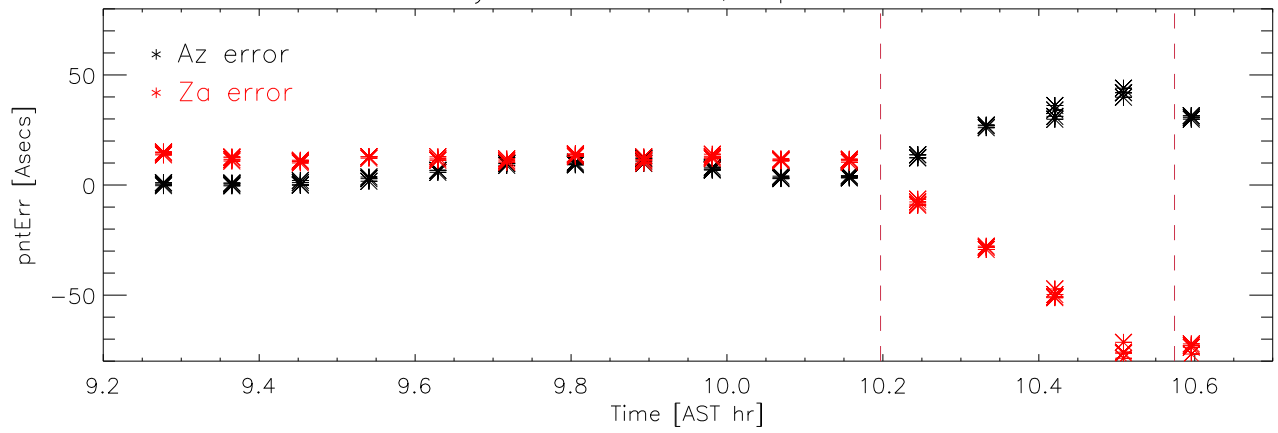

27may04 tension individual td cables while tracking 3C48

27may04 sbw 3C48 Az,Za pntErr vs time

27may04 sbw 3C48 Az position vs time

27may04 sbw 3C48 Za position vs time

27may04 platform Temp during 3C48 track

27may04 deviation from desired platform avg hght