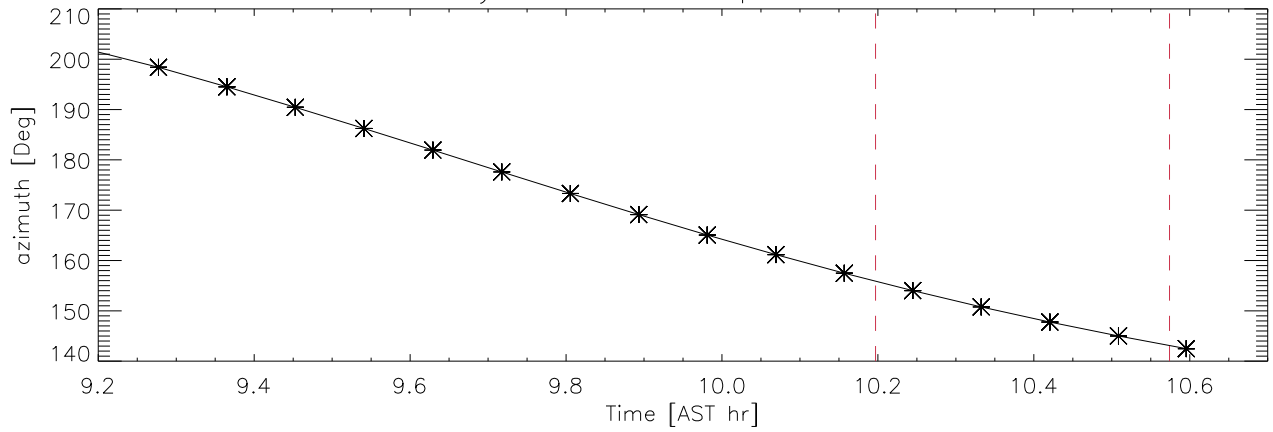

27may04 tension individual td cables while tracking 3C48

27may04 sbw 3C48 Az,Za pntErr vs time

27may04 sbw 3C48 Az position vs time

27may04 sbw 3C48 Za position vs time

27may04 platform Temp during 3C48 track

27may04 deviation from desired platform avg hght