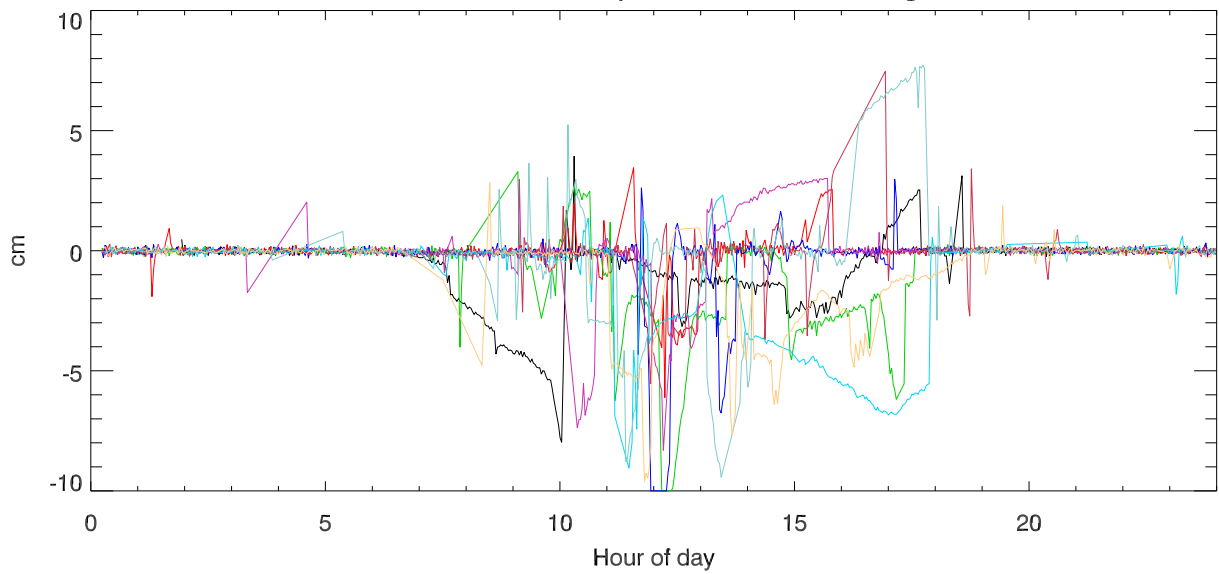

vertical offset from platform reference height

AUG 2019 weekends. PntErr from platform rotation

PntErr from vertical height error

vertical offset from platform reference height

SEP 2019 weekends. PntErr from platform rotation

PntErr from vertical height error

vertical offset from platform reference height