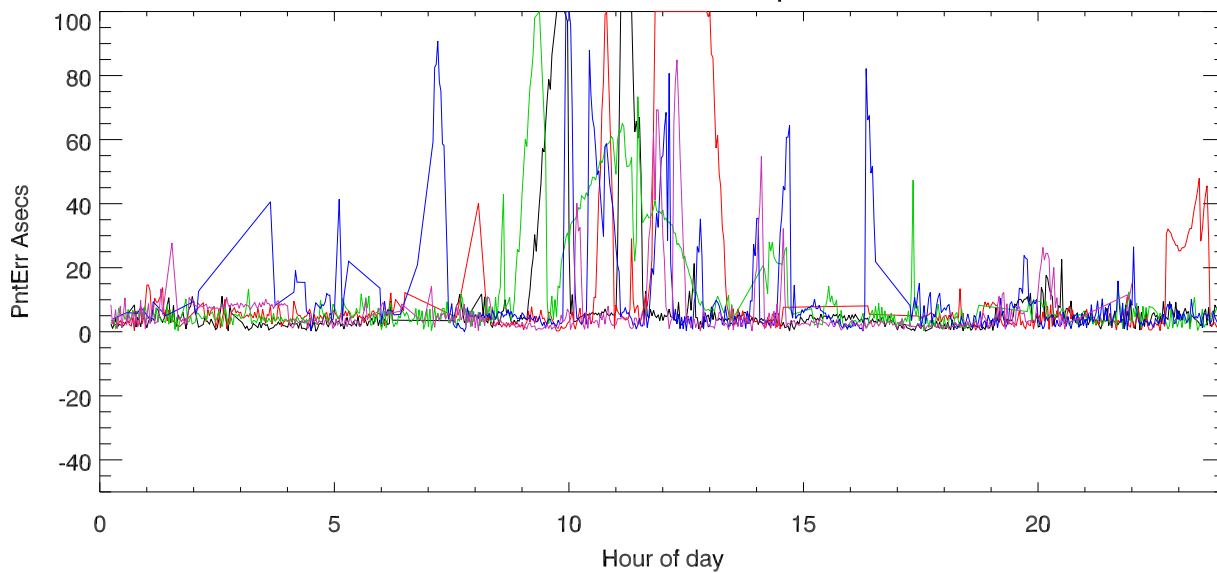

vertical offset from platform reference height

AUG 2019 weekends. PntErr from platform rotation

PntErr from vertical height error

vertical offset from platform reference height

SEP 2019 weekends. PntErr from platform rotation

PntErr from vertical height error

vertical offset from platform reference height