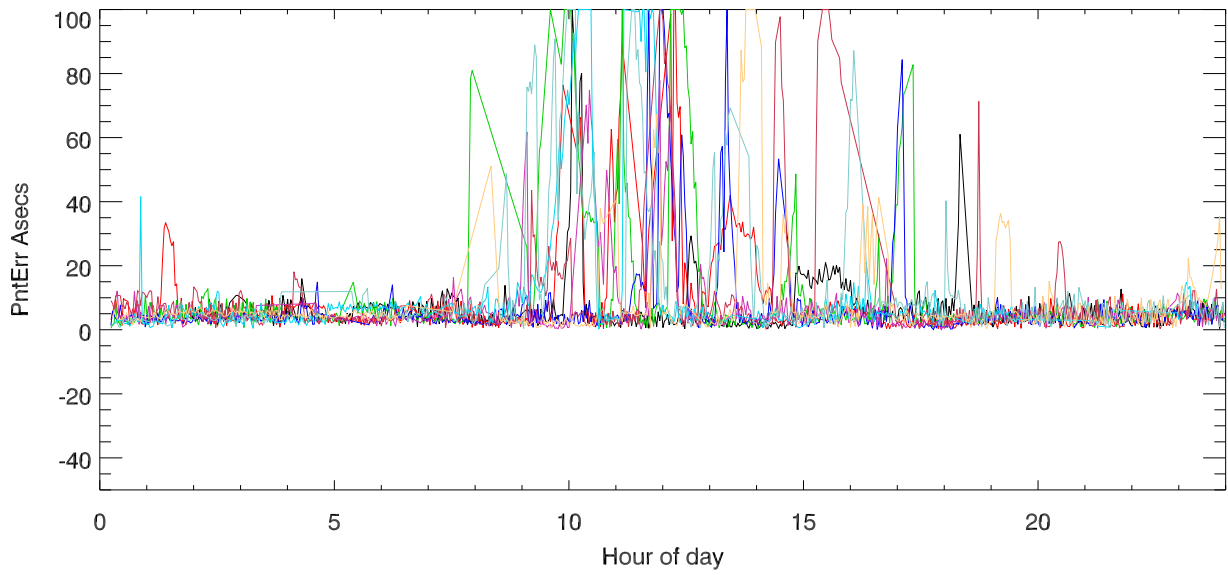

JUN 2019 weekends. PntErr from platform rotation

PntErr from vertical height error

vertical offset from platform reference height

JUL 2019 weekends. PntErr from platform rotation

PntErr from vertical height error

vertical offset from platform reference height

AUG 2019 weekends. PntErr from platform rotation

PntErr from vertical height error

vertical offset from platform reference height

SEP 2019 weekends. PntErr from platform rotation

PntErr from vertical height error

vertical offset from platform reference height