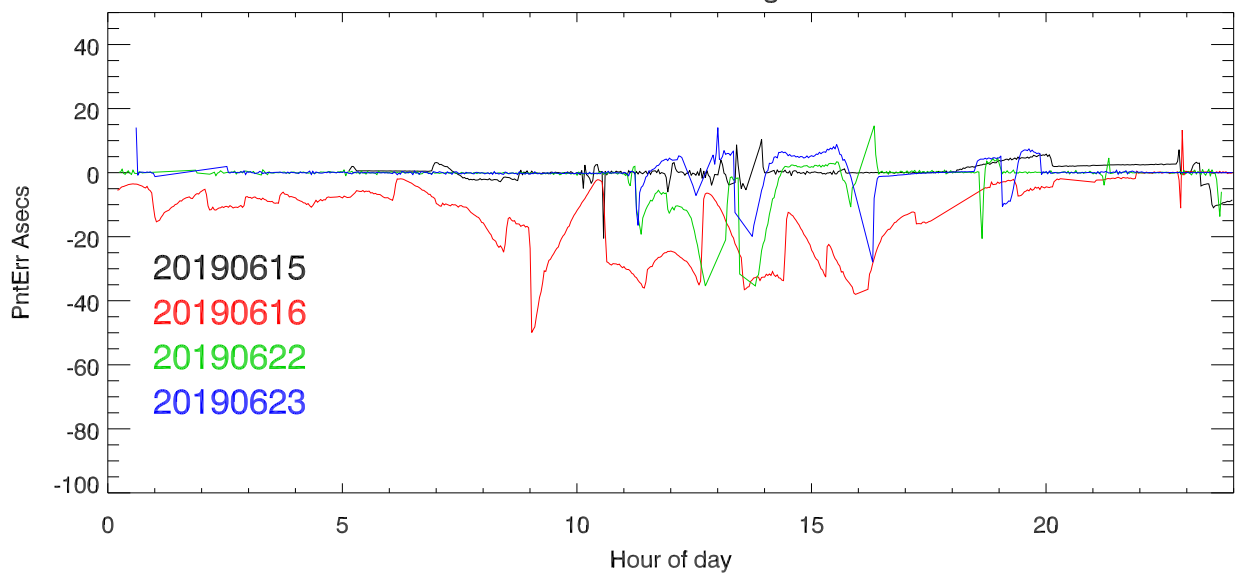

JUN 2019 weekends. PntErr from platform rotation

PntErr from vertical height error

vertical offset from platform reference height

JUL 2019 weekends. PntErr from platform rotation

PntErr from vertical height error

vertical offset from platform reference height

AUG 2019 weekends. PntErr from platform rotation

PntErr from vertical height error

vertical offset from platform reference height

SEP 2019 weekends. PntErr from platform rotation

PntErr from vertical height error

vertical offset from platform reference height