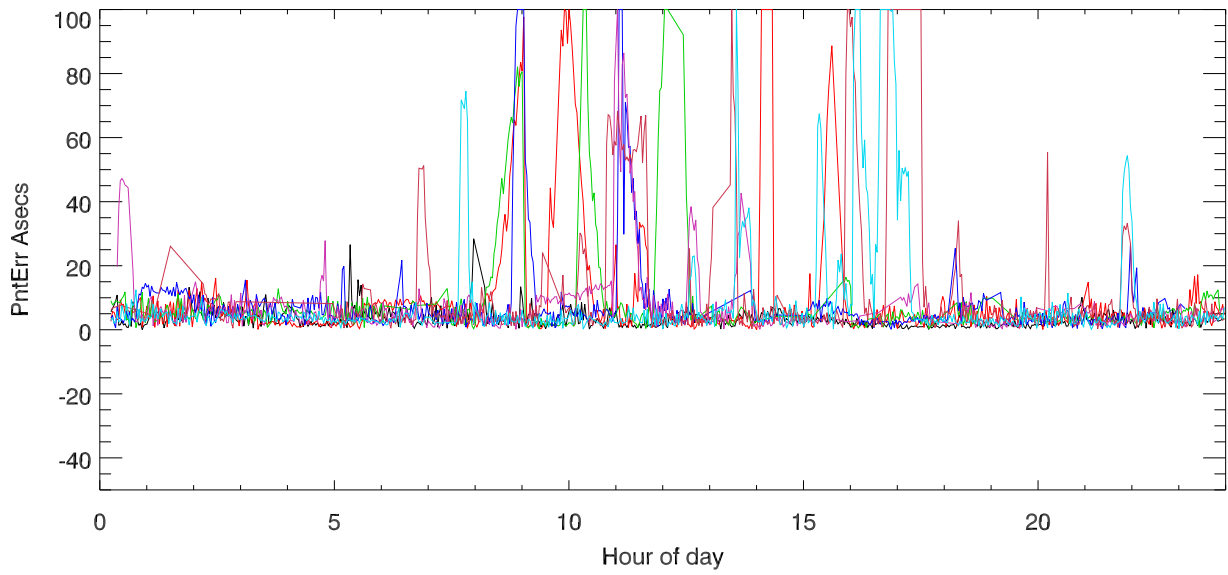

JUN 2019 weekends. PntErr from platform rotation

PntErr from vertical height error

vertical offset from platform reference height

JUL 2019 weekends. PntErr from platform rotation

PntErr from vertical height error

vertical offset from platform reference height

AUG 2019 weekends. PntErr from platform rotation

PntErr from vertical height error

vertical offset from platform reference height

SEP 2019 weekends. PntErr from platform rotation

PntErr from vertical height error

vertical offset from platform reference height