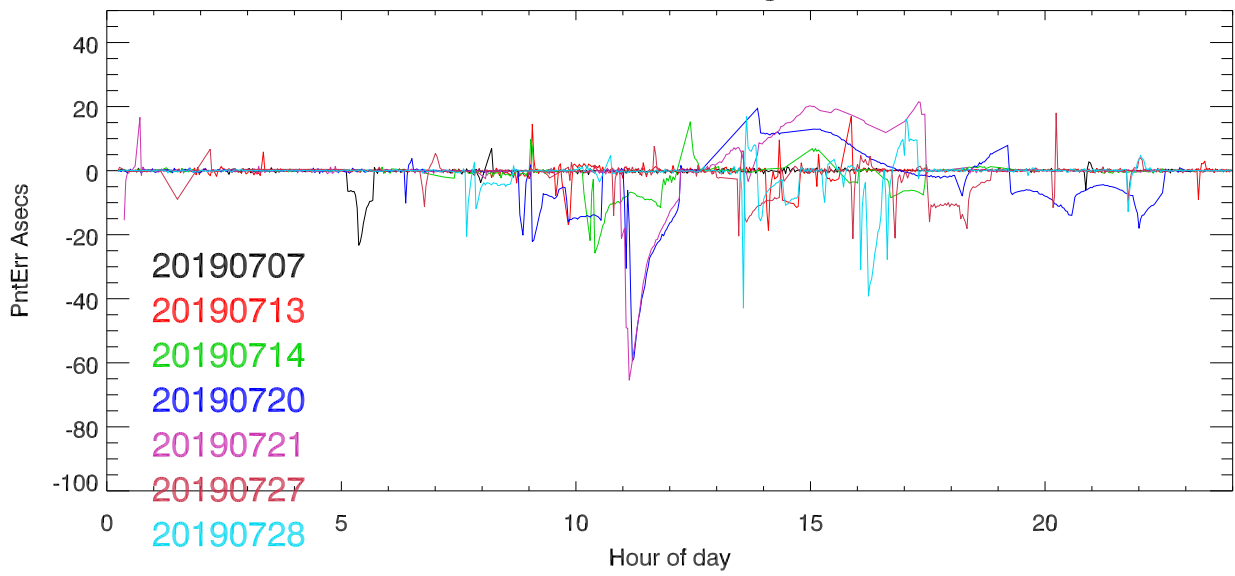

JUN 2019 weekends. PntErr from platform rotation

PntErr from vertical height error

vertical offset from platform reference height

JUL 2019 weekends. PntErr from platform rotation

PntErr from vertical height error

vertical offset from platform reference height

AUG 2019 weekends. PntErr from platform rotation

PntErr from vertical height error

vertical offset from platform reference height

SEP 2019 weekends. PntErr from platform rotation

PntErr from vertical height error

vertical offset from platform reference height