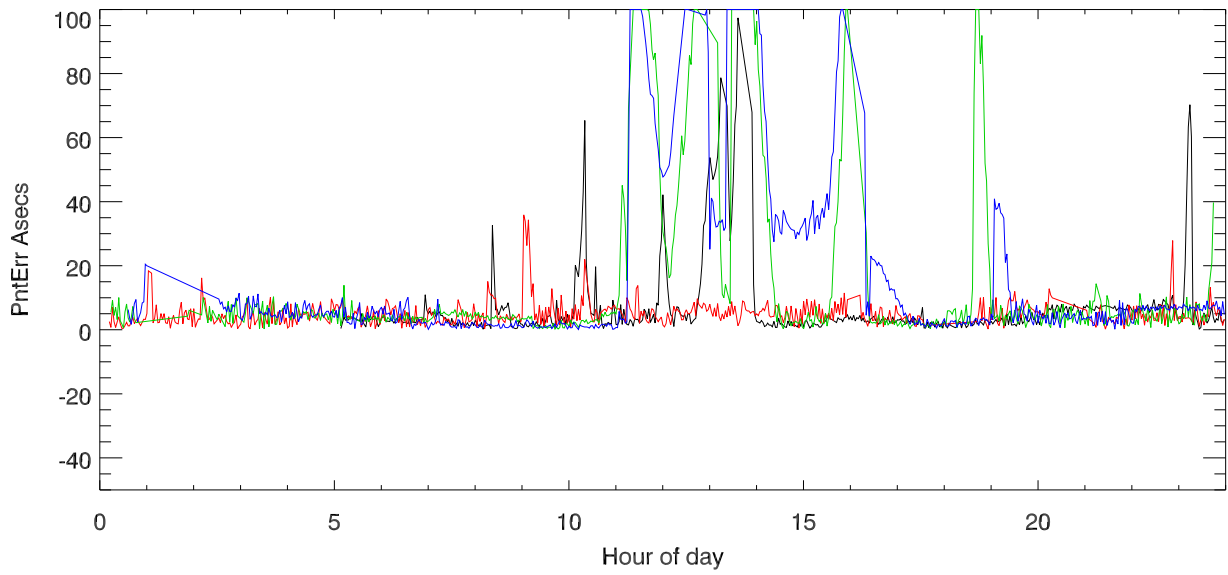

JUN 2019 weekends. PntErr from platform rotation

PntErr from vertical height error

vertical offset from platform reference height

JUL 2019 weekends. PntErr from platform rotation

PntErr from vertical height error

vertical offset from platform reference height

AUG 2019 weekends. PntErr from platform rotation

PntErr from vertical height error

vertical offset from platform reference height

SEP 2019 weekends. PntErr from platform rotation

PntErr from vertical height error

vertical offset from platform reference height