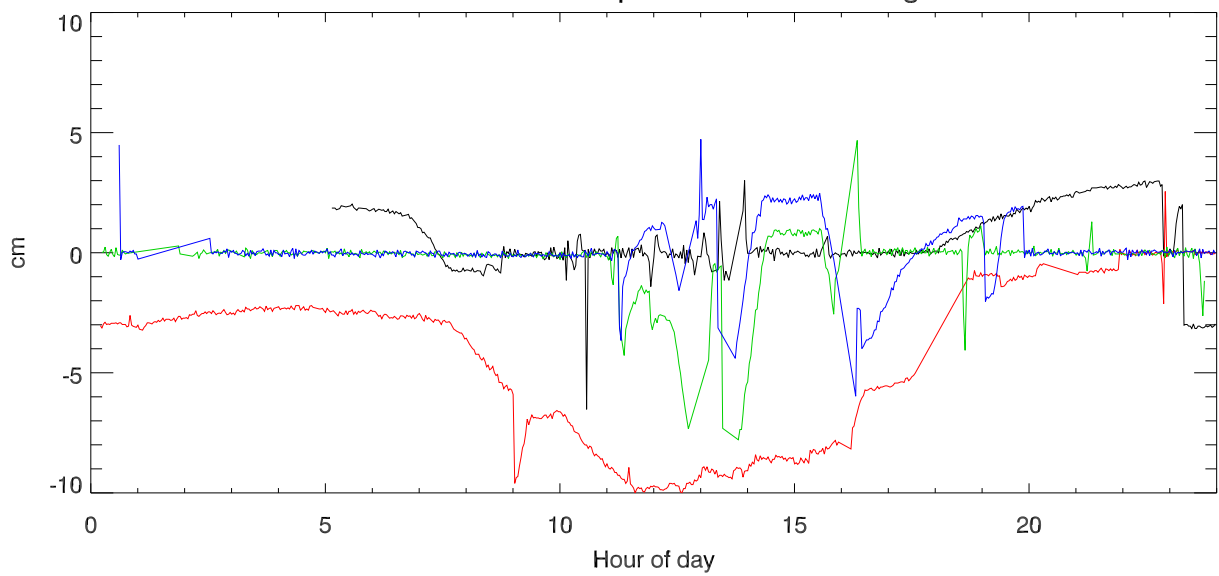

JUN 2019 weekends. PntErr from platform rotation

PntErr from vertical height error

vertical offset from platform reference height

JUL 2019 weekends. PntErr from platform rotation

PntErr from vertical height error

vertical offset from platform reference height

AUG 2019 weekends. PntErr from platform rotation

PntErr from vertical height error

vertical offset from platform reference height

SEP 2019 weekends. PntErr from platform rotation

PntErr from vertical height error

vertical offset from platform reference height