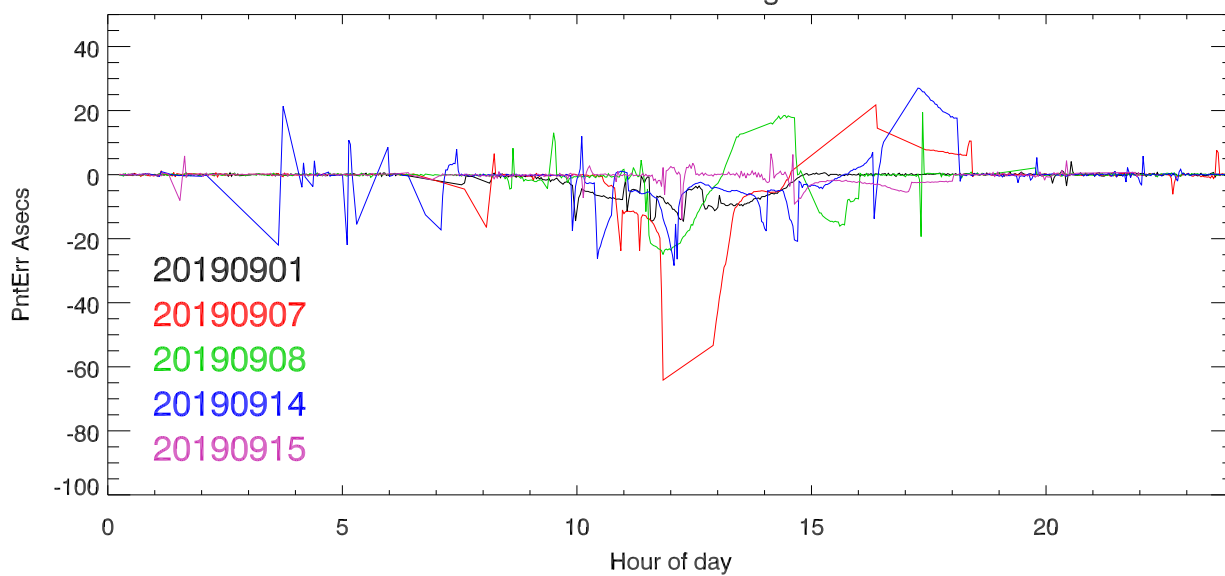

vertical offset from platform reference height

AUG 2019 weekends. PntErr from platform rotation

PntErr from vertical height error

vertical offset from platform reference height

SEP 2019 weekends. PntErr from platform rotation

PntErr from vertical height error

vertical offset from platform reference height