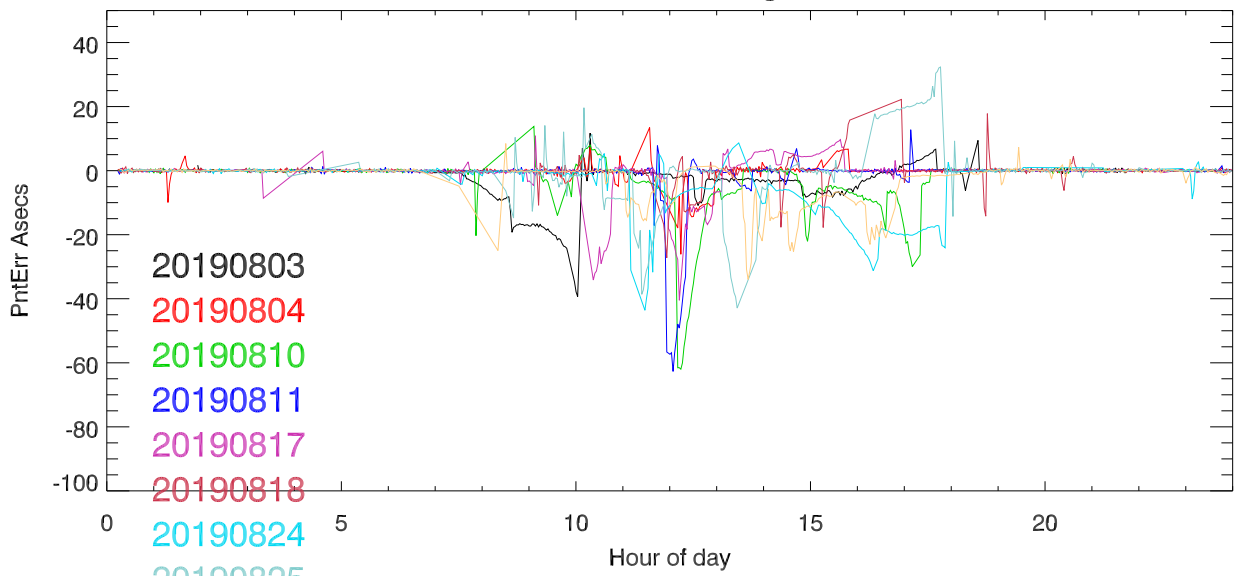

JUN 2019 weekends. PntErr from platform rotation

PntErr from vertical height error

vertical offset from platform reference height

JUL 2019 weekends. PntErr from platform rotation

PntErr from vertical height error

vertical offset from platform reference height

AUG 2019 weekends. PntErr from platform rotation

PntErr from vertical height error

vertical offset from platform reference height

SEP 2019 weekends. PntErr from platform rotation

PntErr from vertical height error

vertical offset from platform reference height