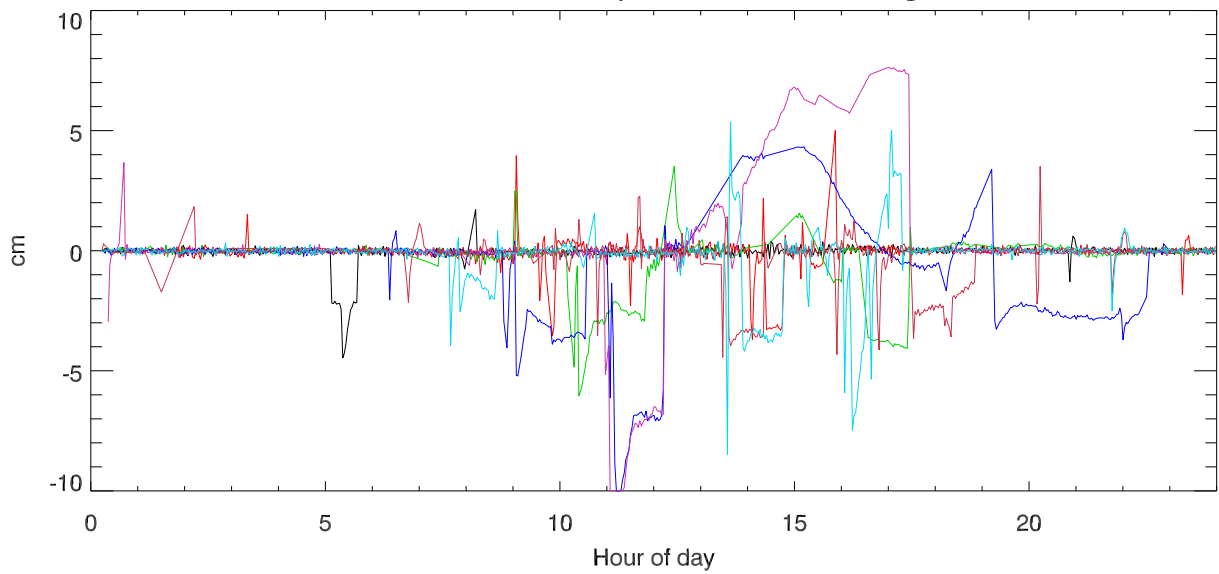

JUN 2019 weekends. PntErr from platform rotation

PntErr from vertical height error

vertical offset from platform reference height

JUL 2019 weekends. PntErr from platform rotation

PntErr from vertical height error

vertical offset from platform reference height

AUG 2019 weekends. PntErr from platform rotation

PntErr from vertical height error

vertical offset from platform reference height

SEP 2019 weekends. PntErr from platform rotation

PntErr from vertical height error

vertical offset from platform reference height