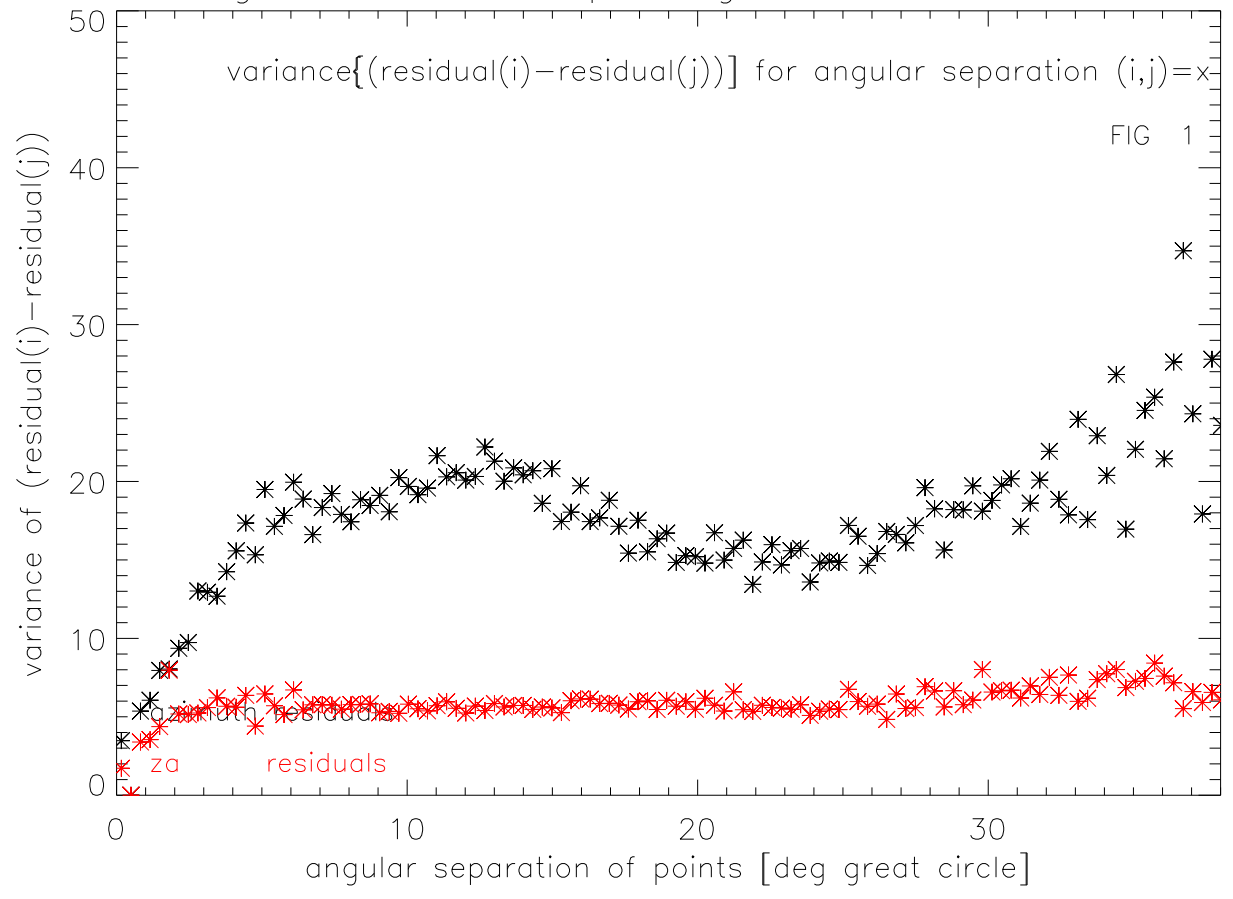

variogram of model15 pointing residuals with zaEnctbl

variogram of raw Pointing errors input to model15

variogram of model15 pointing residuals with zaEnctbl xyplane

variogram of raw Pointing errors input to model15 xyplane