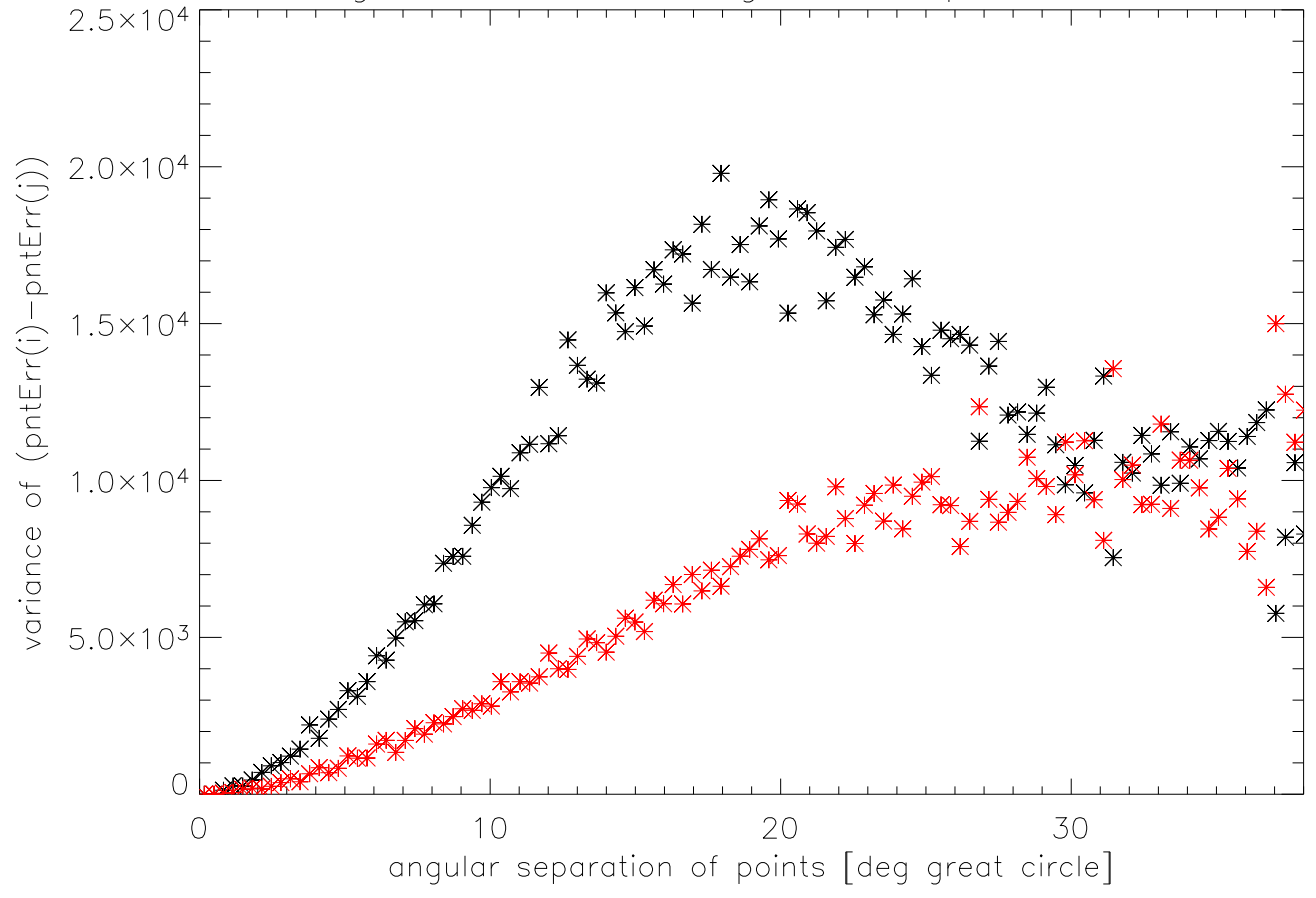

variogram of model15 pointing residuals with zaEnctbl

variogram of raw Pointing errors input to model15

variogram of model15 pointing residuals with zaEnctbl xyplane

variogram of raw Pointing errors input to model15 xyplane