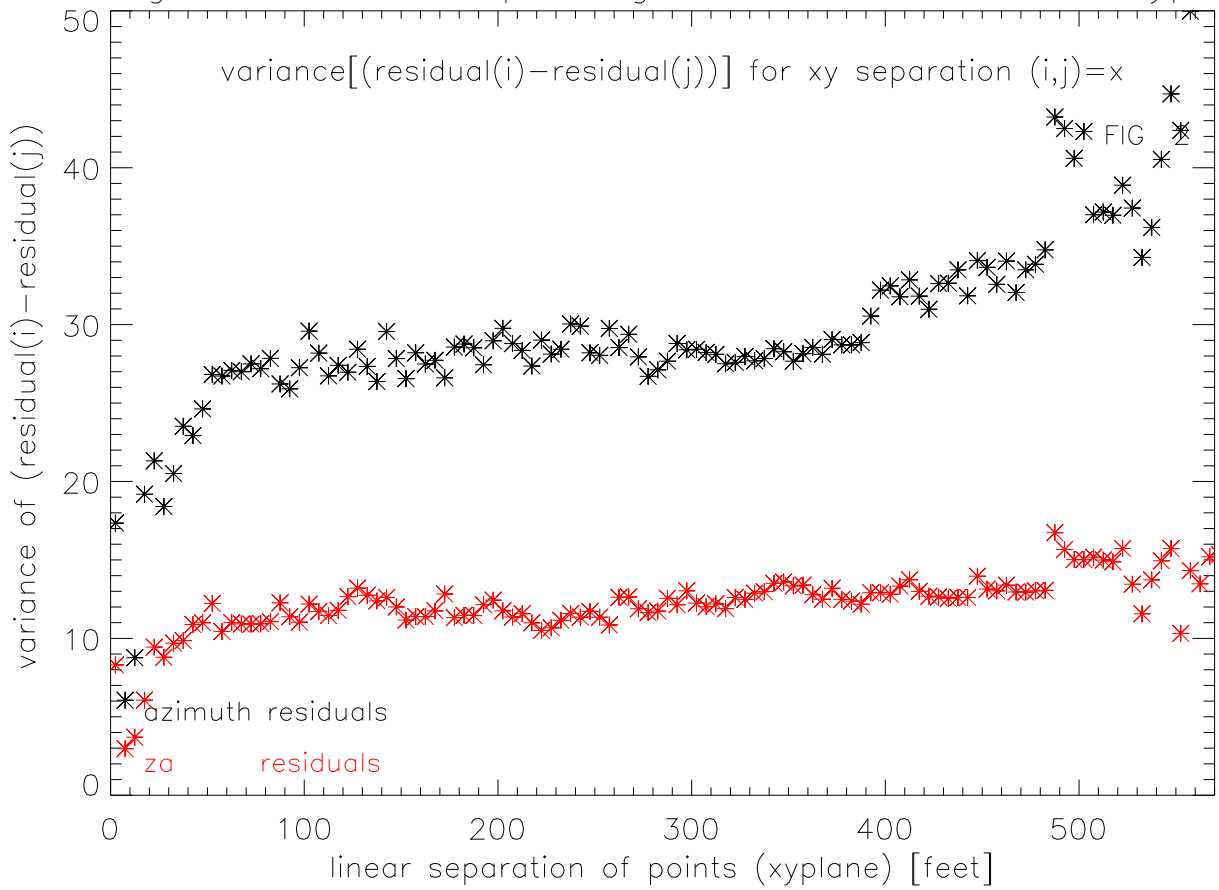

variogram of model14 pointing residuals with zaEnctbl xyplane

variogram of raw Pointing errors input to model14 xyplane