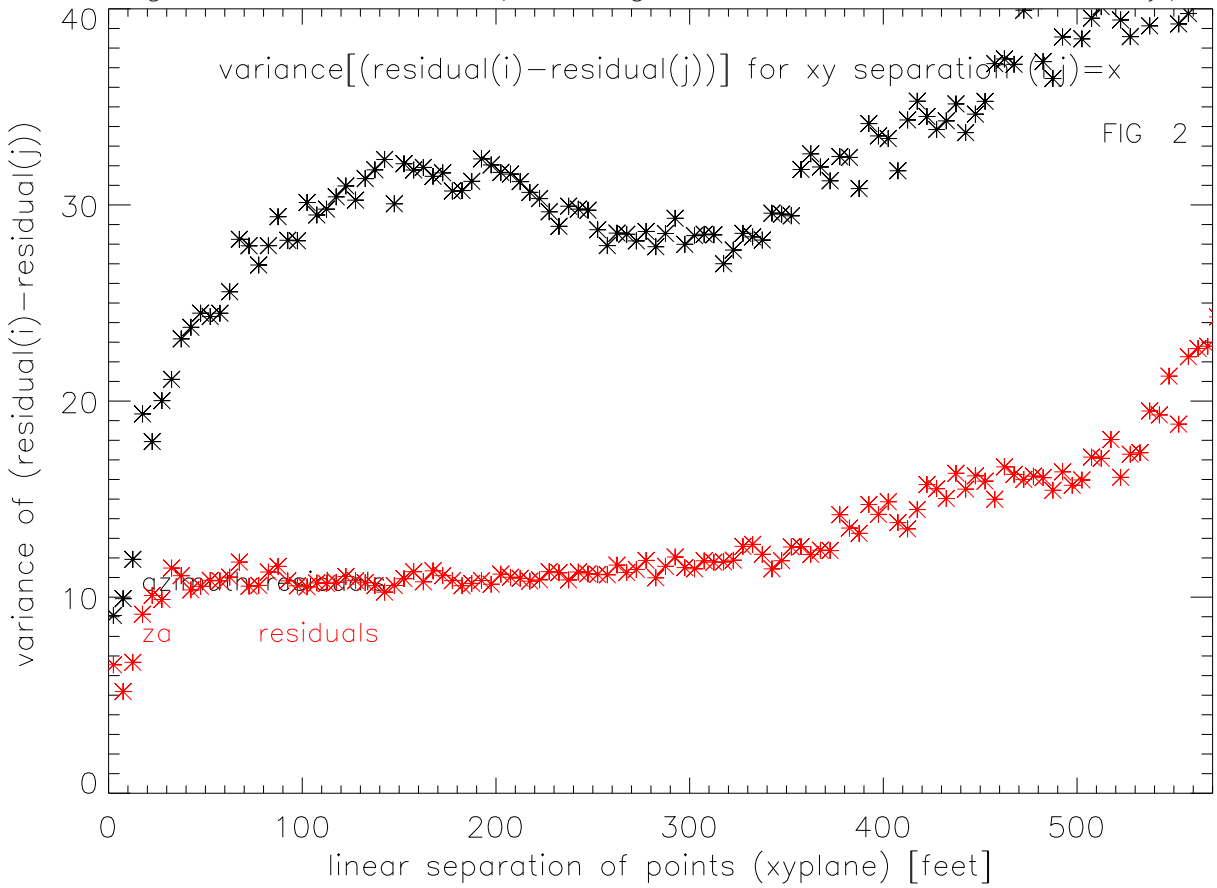

variogram of model13 pointing residuals with zaEnctbl xyplane

variogram of raw Pointing errors input to model13 xyplane