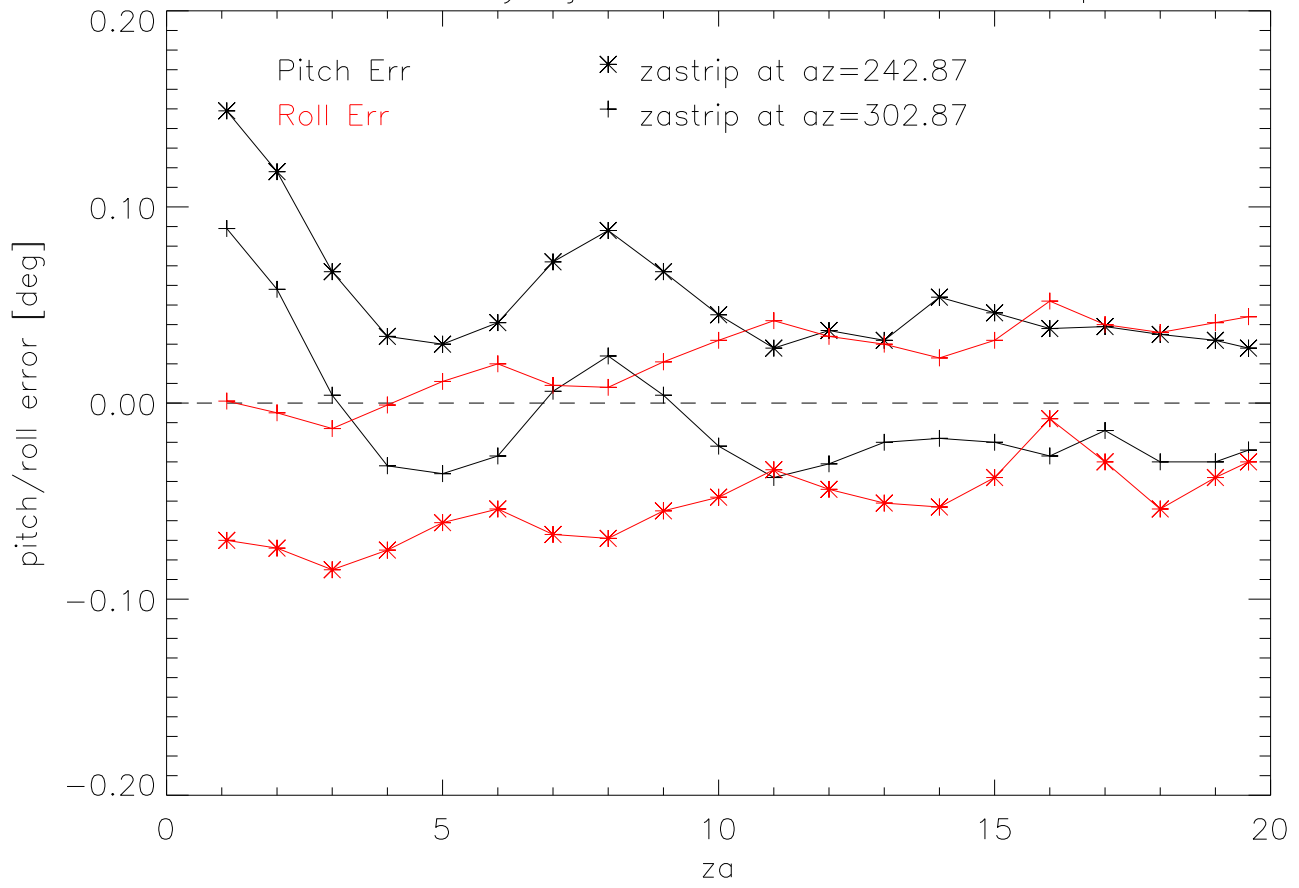

ao9 survey 9jul03 Pitch Roll Err za strips

Focus Err za strips

ao9 survey 09jul03 Pitch Roll Err az swings

Focus Err az swings

09jul03 platform height motion during survey (pos-mean)