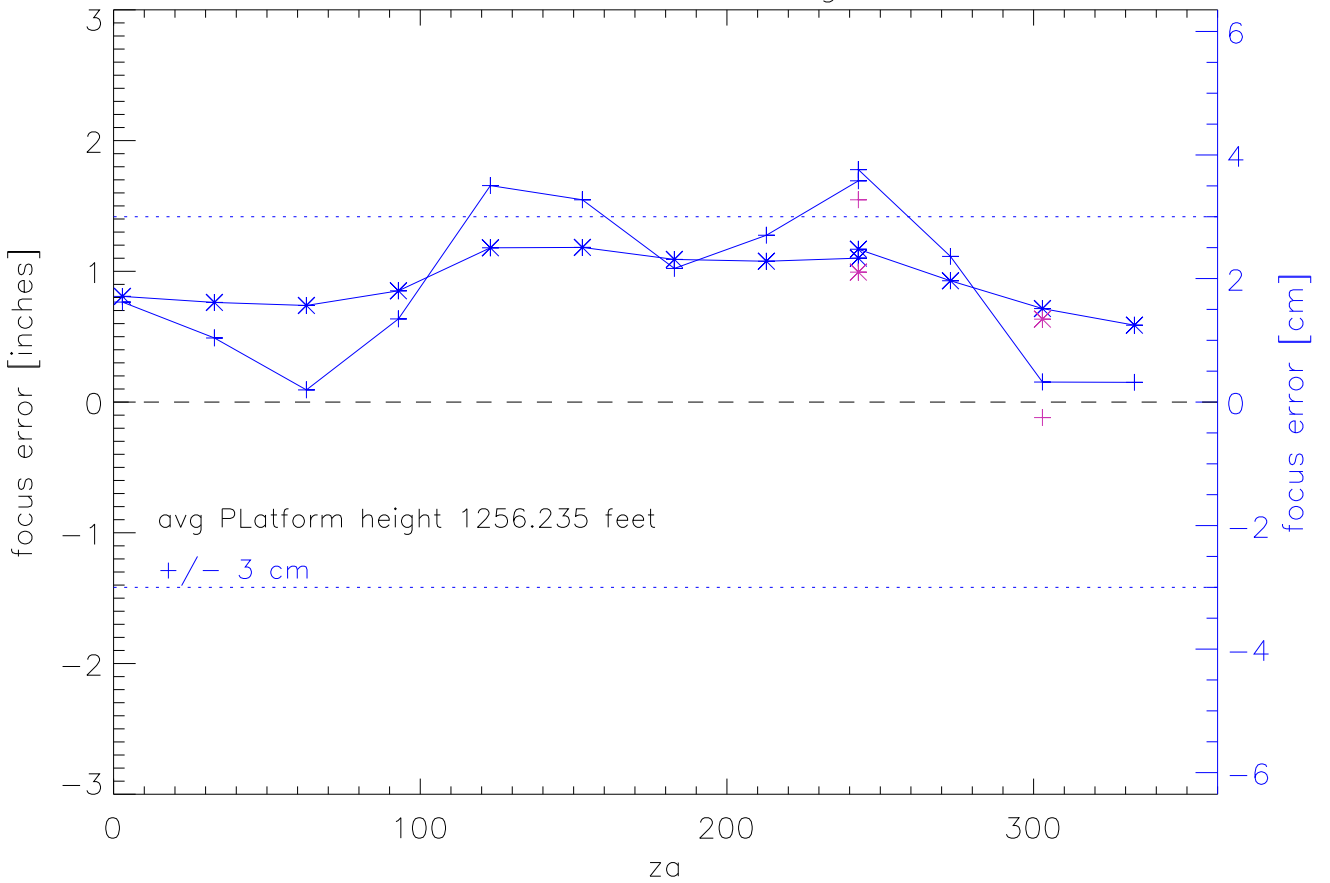

ao9 survey 9jul03 Pitch Roll Err za strips

Focus Err za strips

ao9 survey 09jul03 Pitch Roll Err az swings

Focus Err az swings

09jul03 platform height motion during survey (pos-mean)