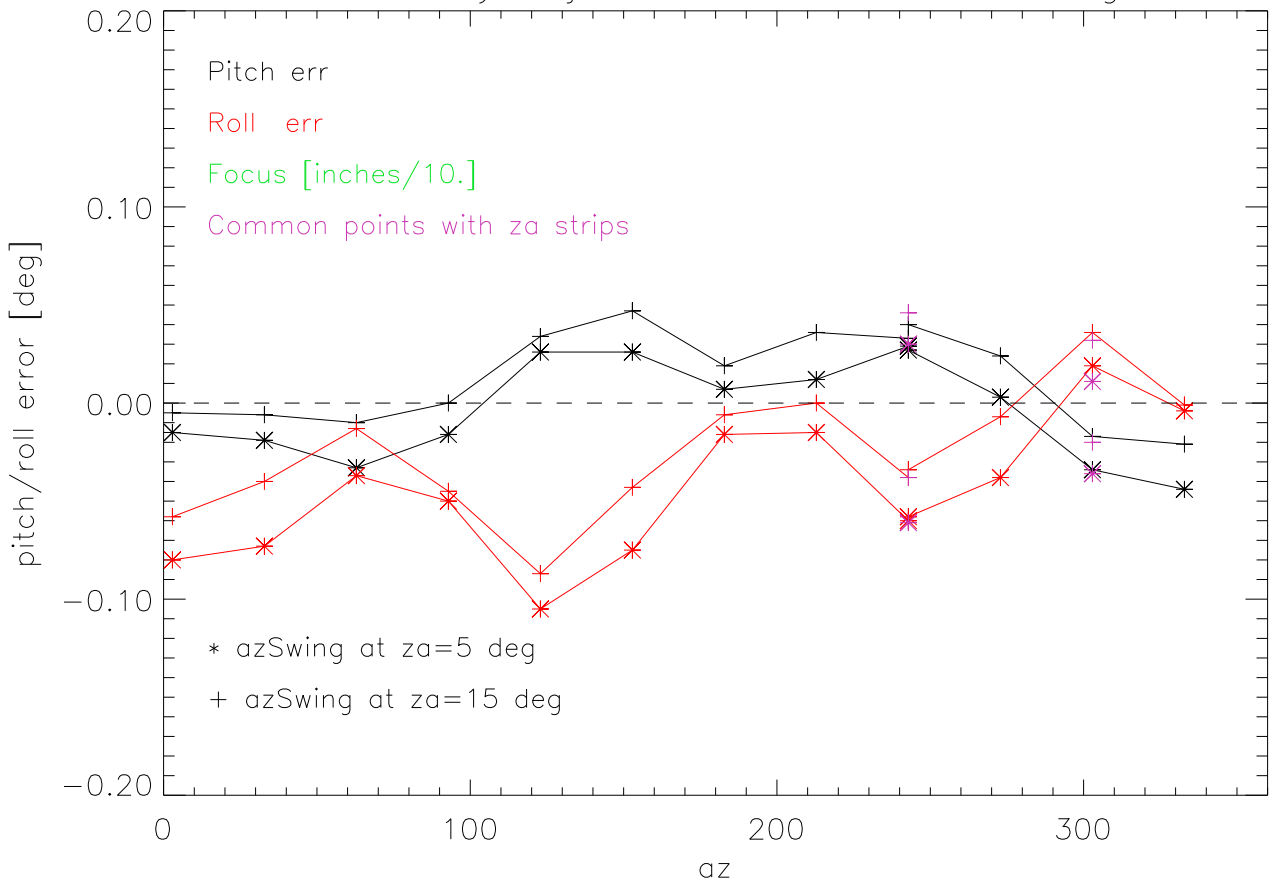

ao9 survey 9jul03 Pitch Roll Err za strips

Focus Err za strips

ao9 survey 09jul03 Pitch Roll Err az swings

Focus Err az swings

09jul03 platform height motion during survey (pos-mean)