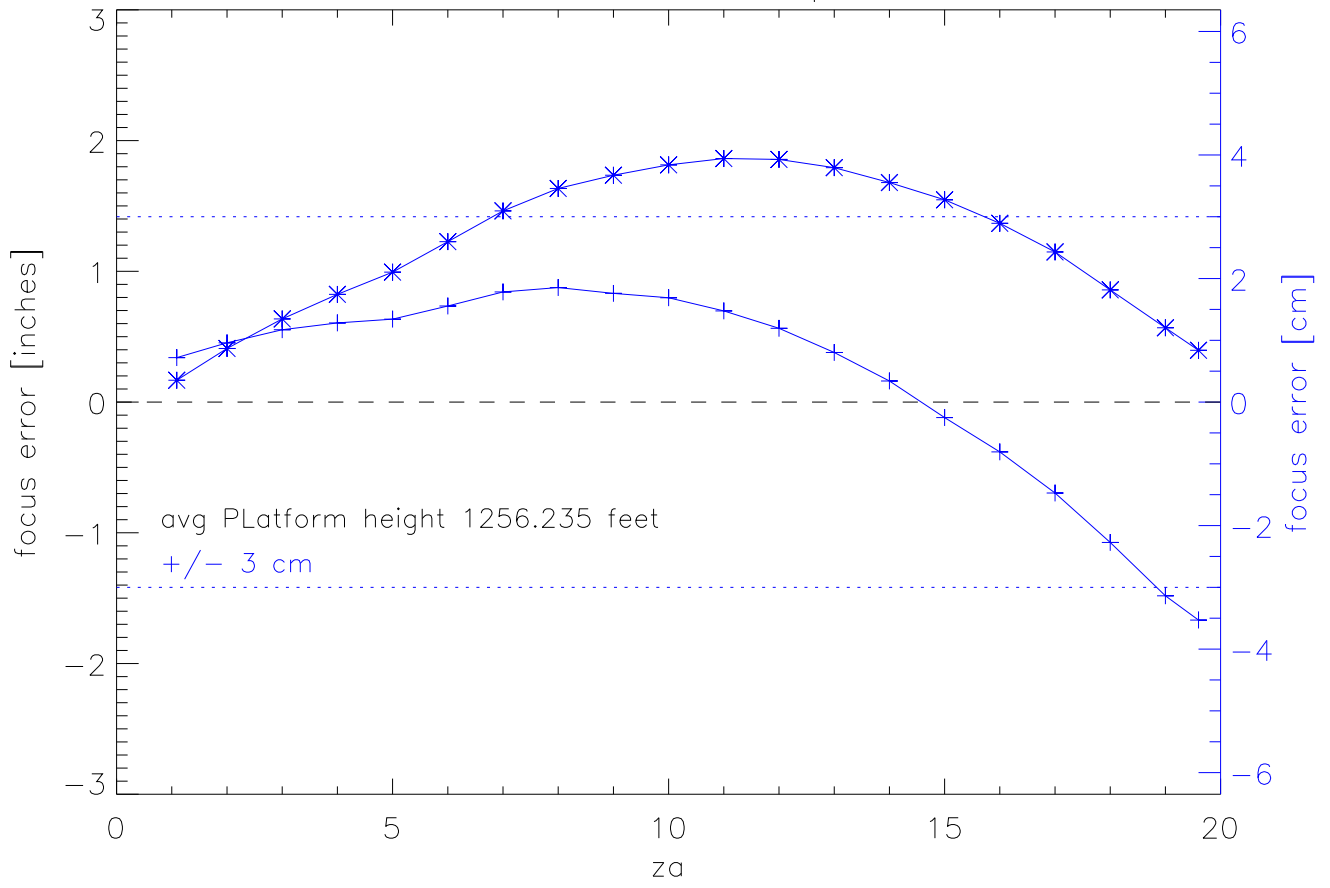

ao9 survey 9jul03 Pitch Roll Err za strips

Focus Err za strips

ao9 survey 09jul03 Pitch Roll Err az swings

Focus Err az swings

09jul03 platform height motion during survey (pos-mean)