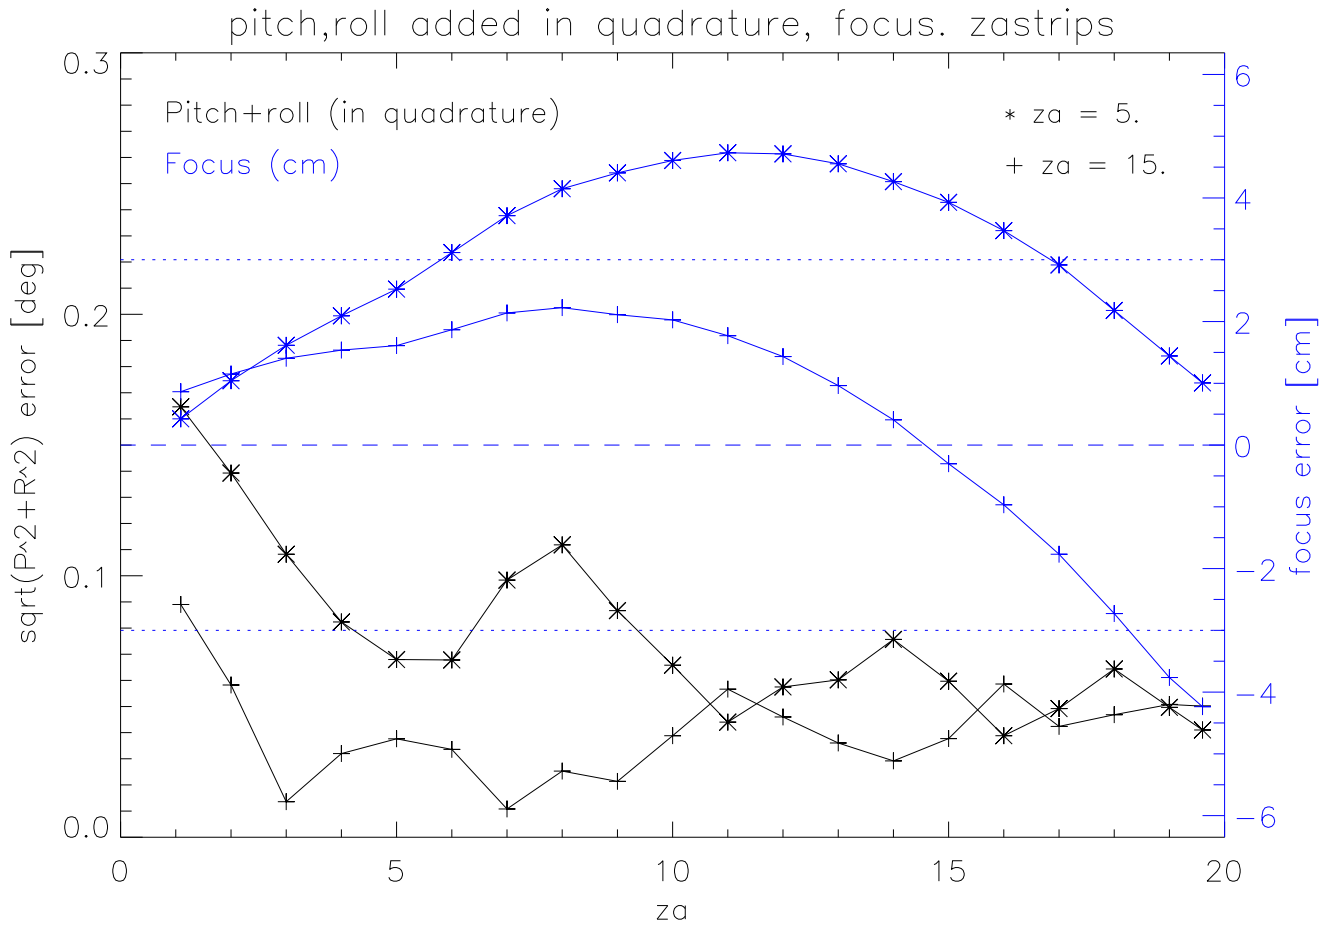

ao9 survey 9jul03 Pitch Roll Err za strips

Focus Err za strips

ao9 survey 09jul03 Pitch Roll Err az swings

Focus Err az swings

09jul03 platform height motion during survey (pos-mean)