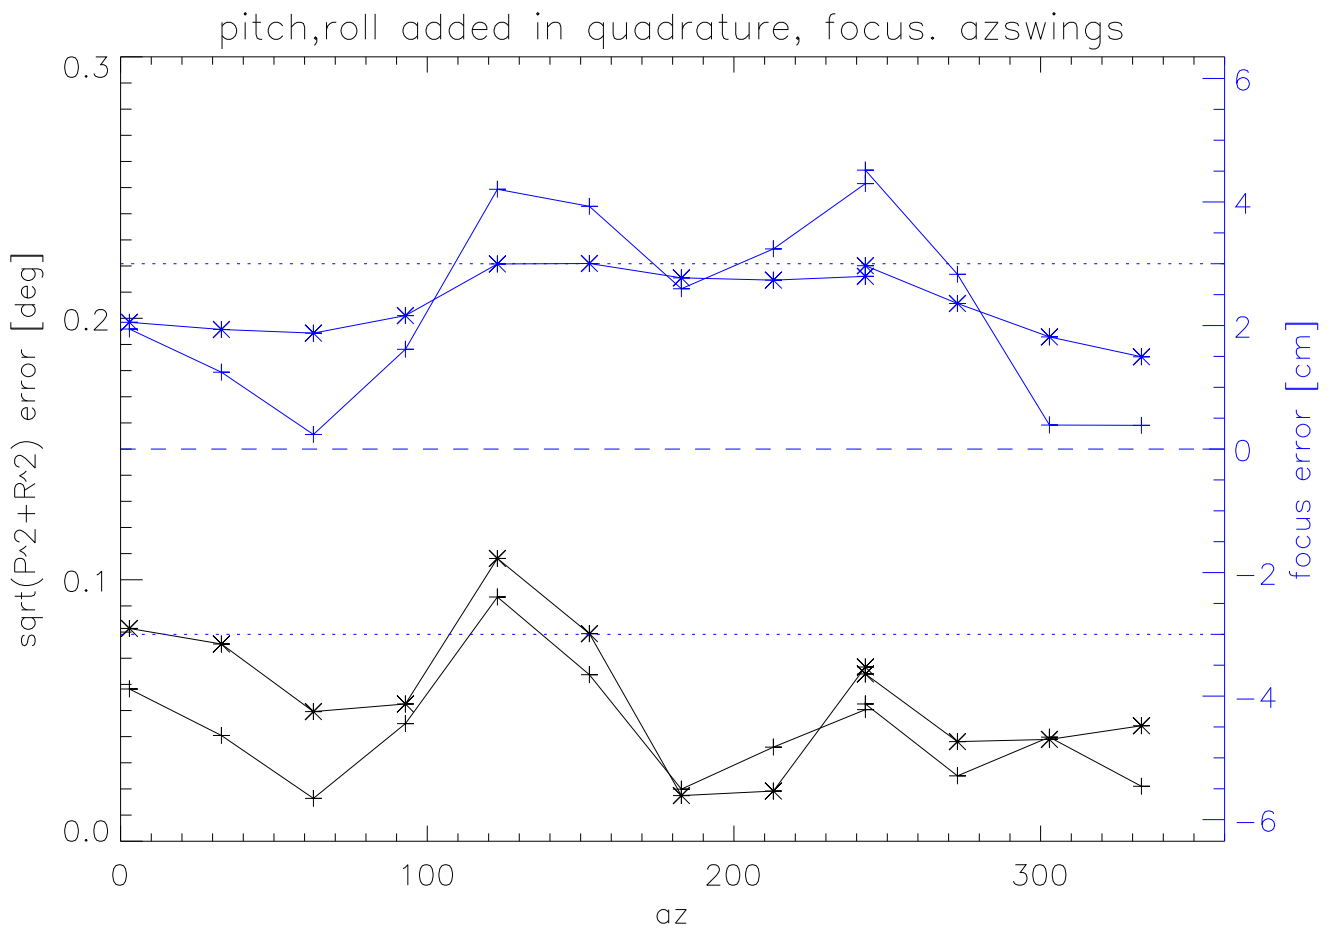

ao9 survey 9jul03 Pitch Roll Err za strips

Focus Err za strips

ao9 survey 09jul03 Pitch Roll Err az swings

Focus Err az swings

09jul03 platform height motion during survey (pos-mean)