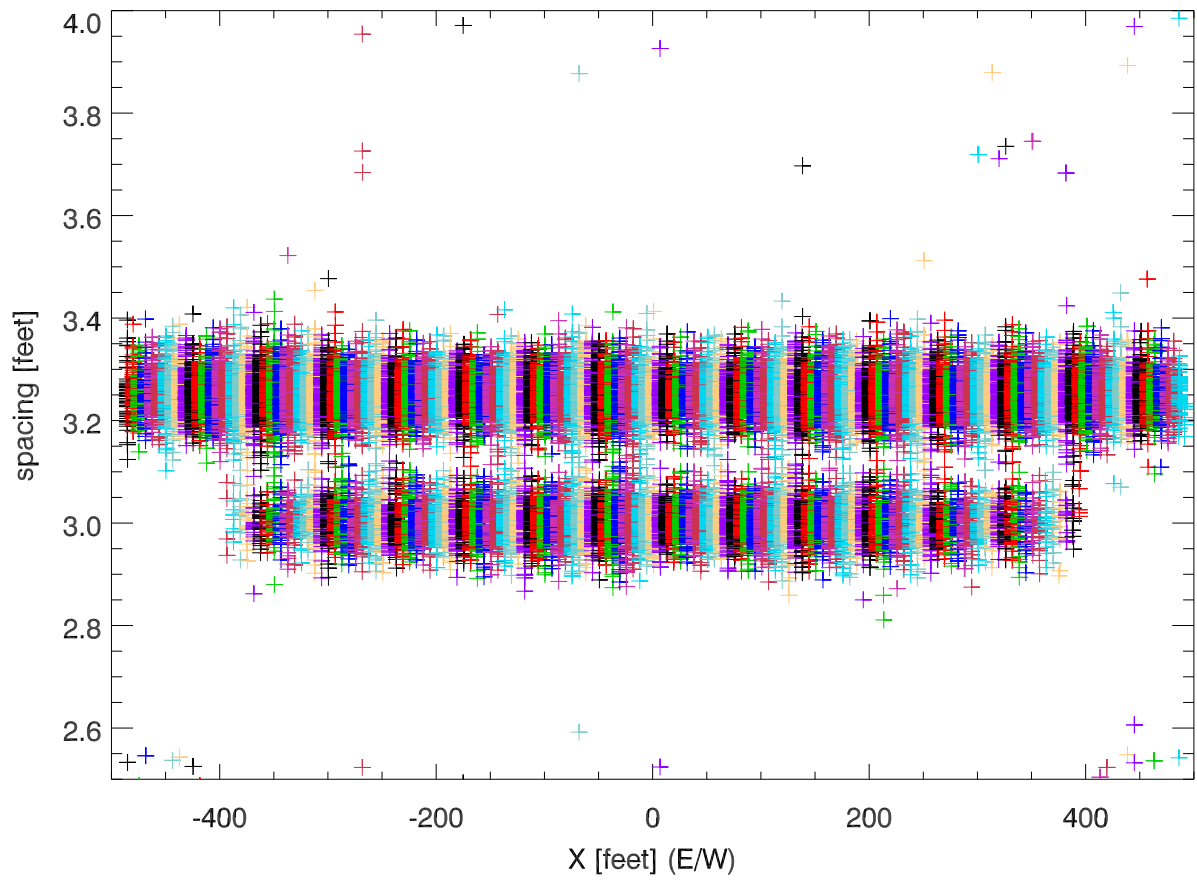

Short panel direction measured spacing vs X location (East/West)

Short panel direction measured spacing vs Y location (North/South)

Median (along each E/W cable) Y panel spacing vs Y offset