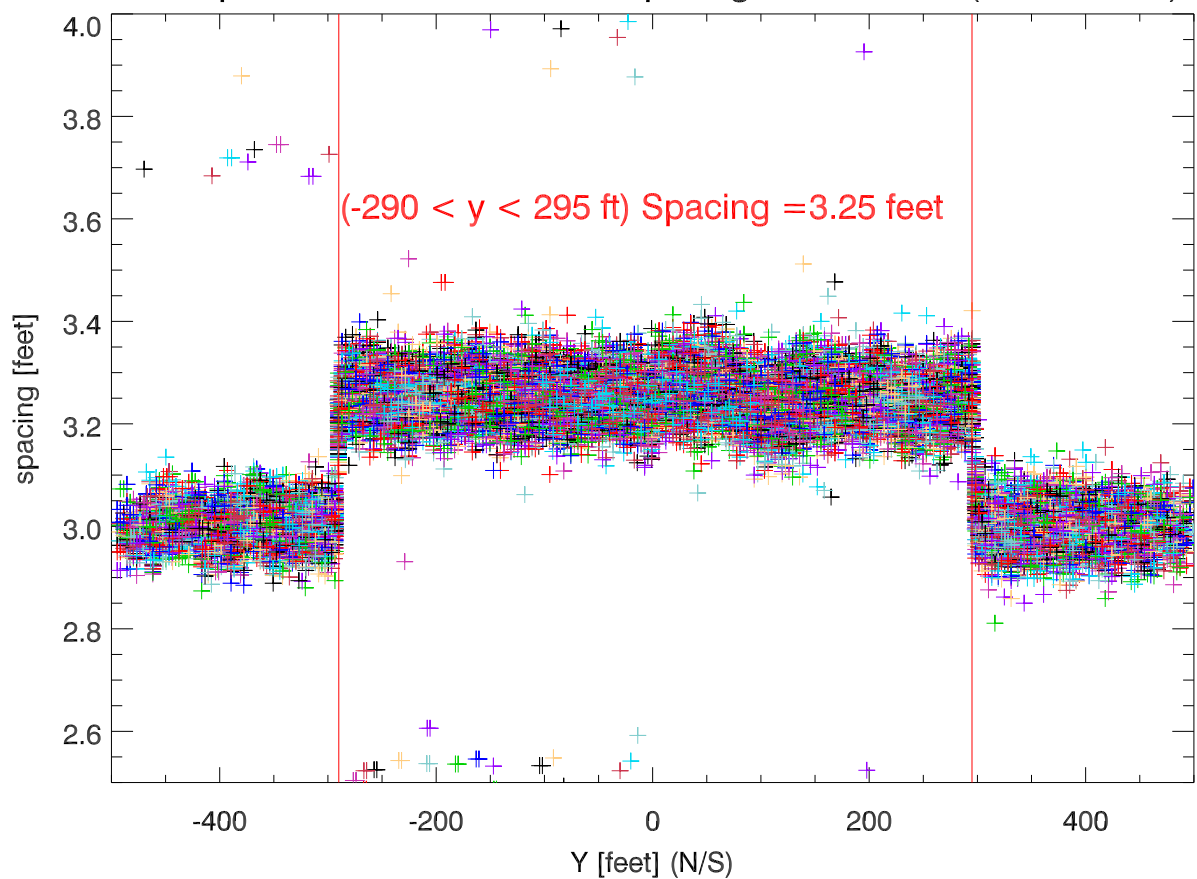

Short panel direction measured spacing vs X location (East/West)

Short panel direction measured spacing vs Y location (North/South)

Median (along each E/W cable) Y panel spacing vs Y offset