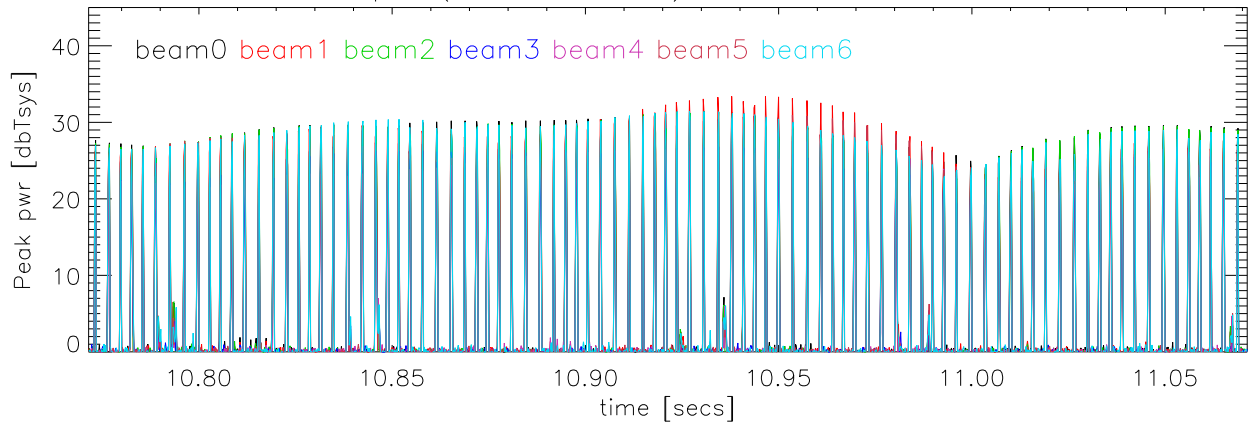

fileNum:000 12mar08 TotPwr [1375-1525] Normalized to Tsys

Pk pwr (0.332MHz RBW) about AeroStat radar

Pk pwr (0.332MHz RBW) about Faa radar

Pk pwr (0.332MHz RBW) about Remy radar