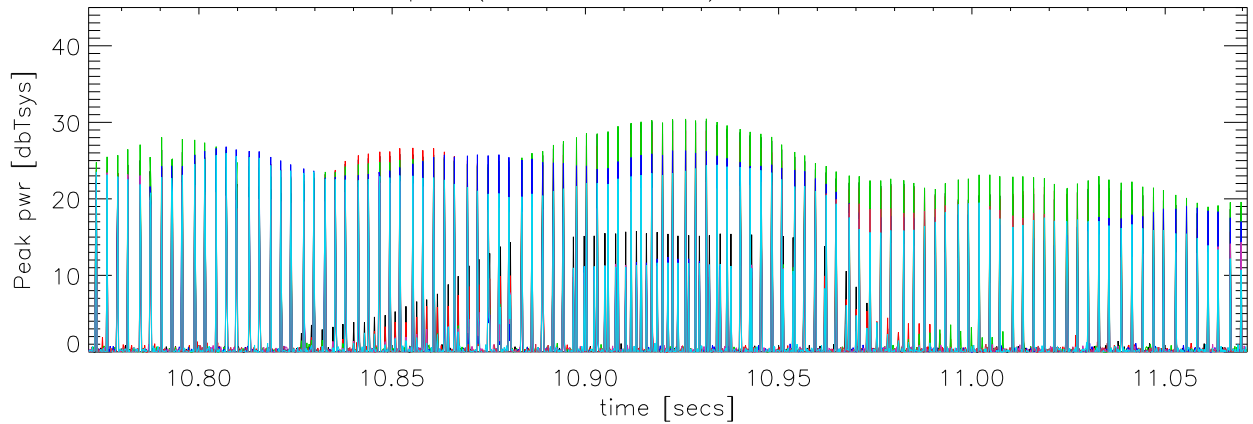

fileNum:000 12mar08 TotPwr [1375-1525] Normalized to Tsys

Pk pwr (0.332MHz RBW) about AeroStat radar

Pk pwr (0.332MHz RBW) about Faa radar

Pk pwr (0.332MHz RBW) about Remy radar