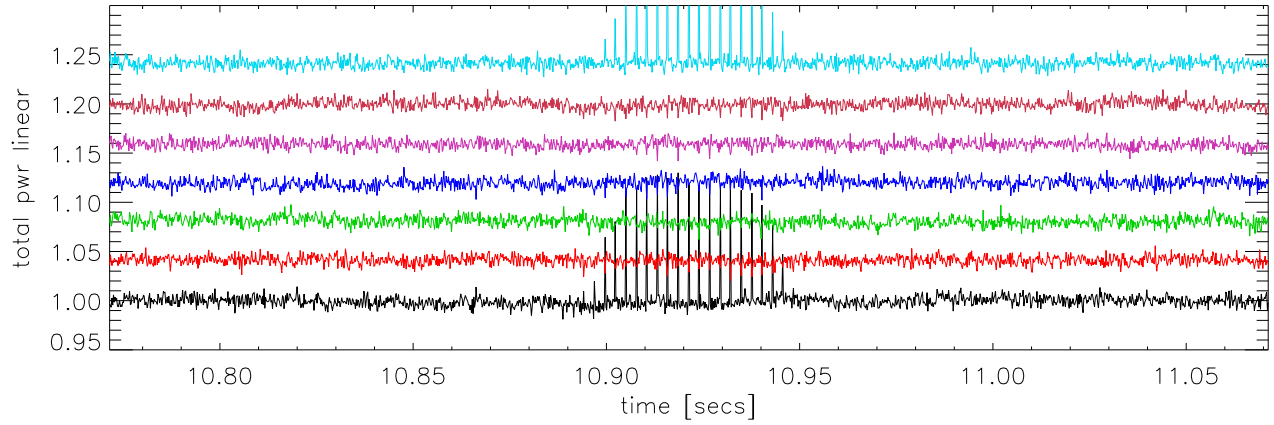

fileNum:000 12mar08 TotPwr [1375-1525] Normalized to Tsys

Pk pwr (0.332MHz RBW) about AeroStat radar

Pk pwr (0.332MHz RBW) about Faa radar

Pk pwr (0.332MHz RBW) about Remy radar