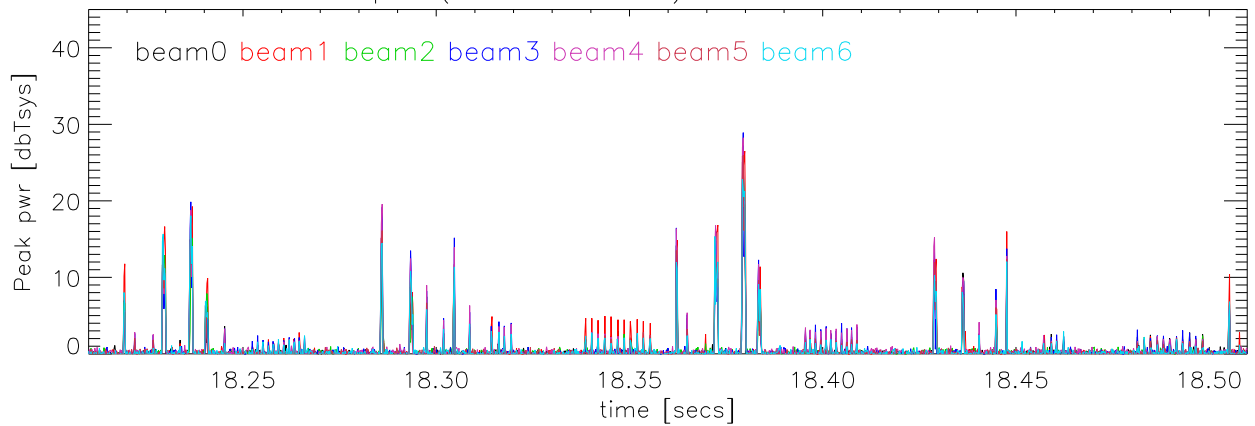

fileNum:100 11mar08 TotPwr [1375-1525] Normalized to Tsys

Pk pwr (0.332MHz RBW) about AeroStat radar

Pk pwr (0.332MHz RBW) about Faa radar

Pk pwr (0.332MHz RBW) about Remy radar