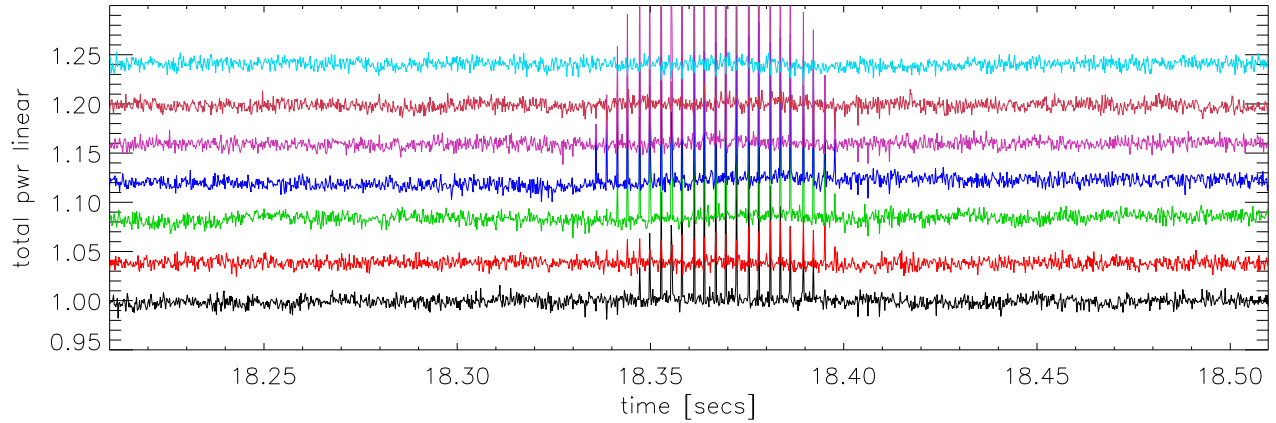

fileNum:100 11mar08 TotPwr [1375-1525] Normalized to Tsys

Pk pwr (0.332MHz RBW) about AeroStat radar

Pk pwr (0.332MHz RBW) about Faa radar

Pk pwr (0.332MHz RBW) about Remy radar