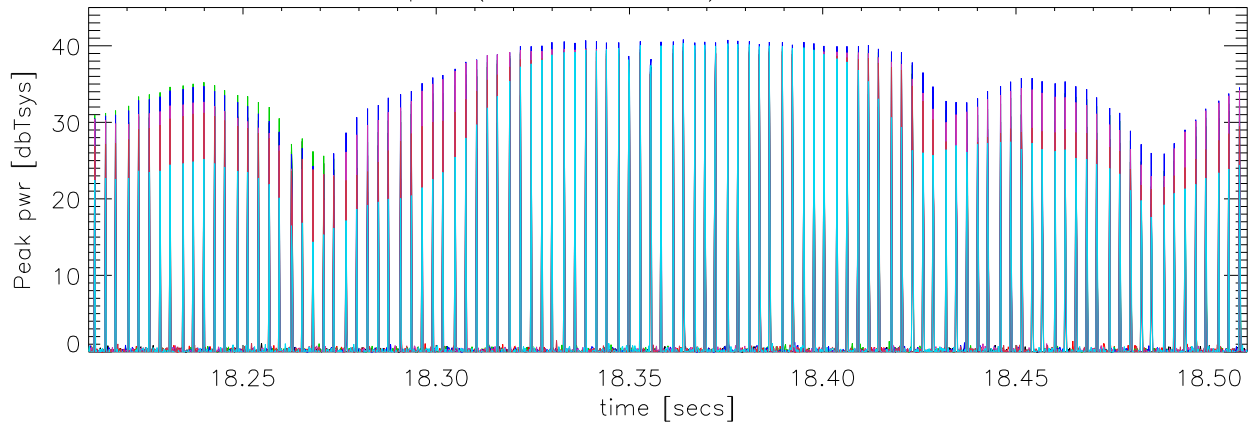

fileNum:100 11mar08 TotPwr [1375-1525] Normalized to Tsys

Pk pwr (0.332MHz RBW) about AeroStat radar

Pk pwr (0.332MHz RBW) about Faa radar

Pk pwr (0.332MHz RBW) about Remy radar