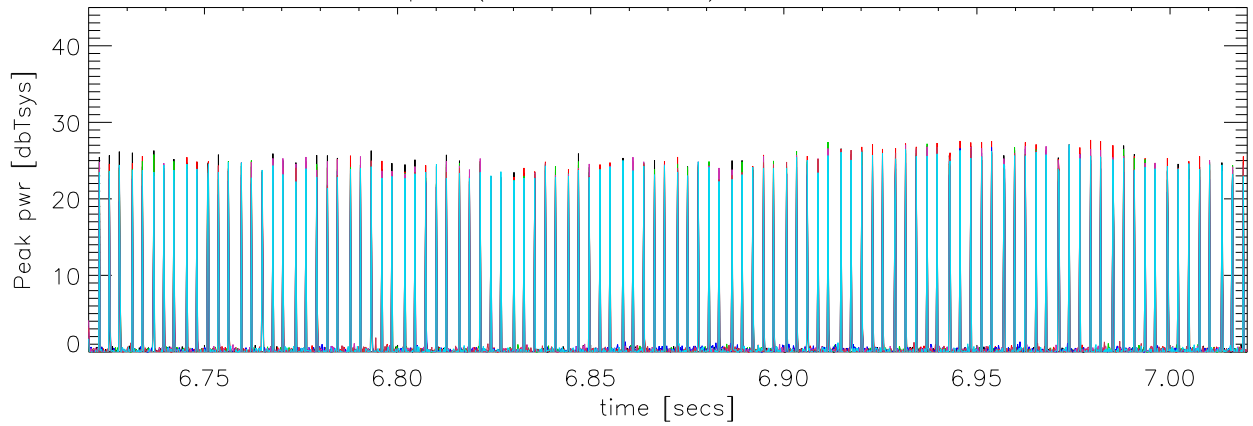

fileNum:200 06mar08 TotPwr [1375-1525] Normalized to Tsys

Pk pwr (0.332MHz RBW) about AeroStat radar

Pk pwr (0.332MHz RBW) about Faa radar

Pk pwr (0.332MHz RBW) about Remy radar