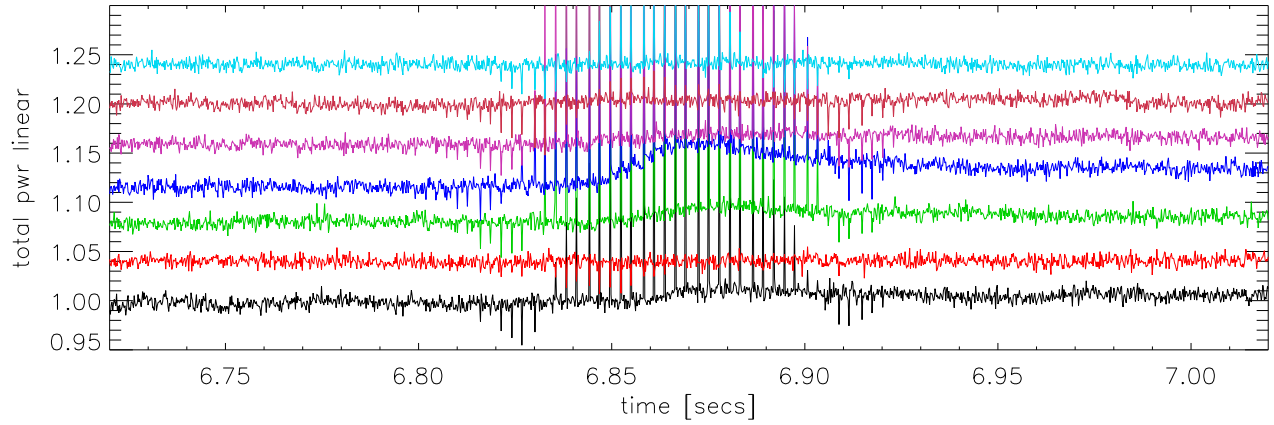

fileNum:200 06mar08 TotPwr [1375-1525] Normalized to Tsys

Pk pwr (0.332MHz RBW) about AeroStat radar

Pk pwr (0.332MHz RBW) about Faa radar

Pk pwr (0.332MHz RBW) about Remy radar