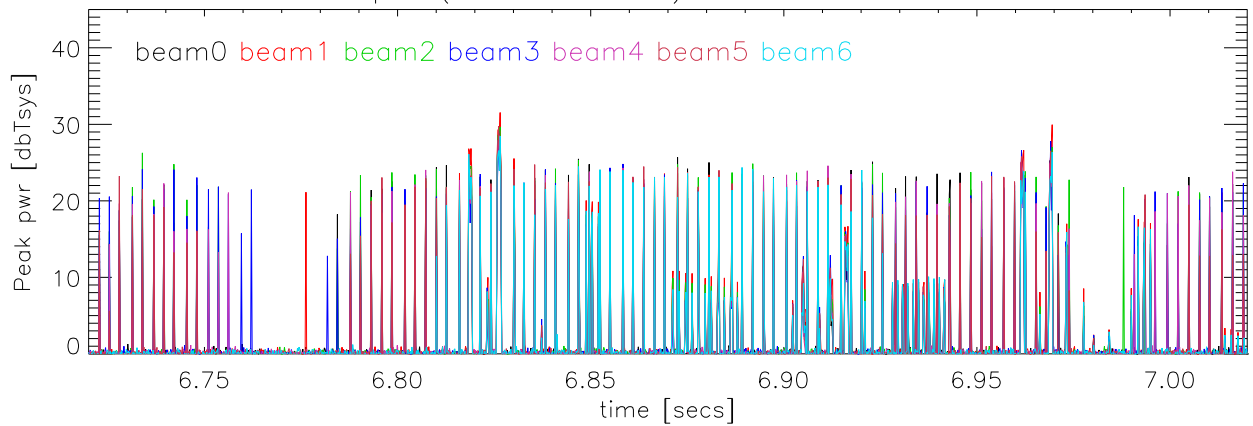

fileNum:200 06mar08 TotPwr [1375-1525] Normalized to Tsys

Pk pwr (0.332MHz RBW) about AeroStat radar

Pk pwr (0.332MHz RBW) about Faa radar

Pk pwr (0.332MHz RBW) about Remy radar