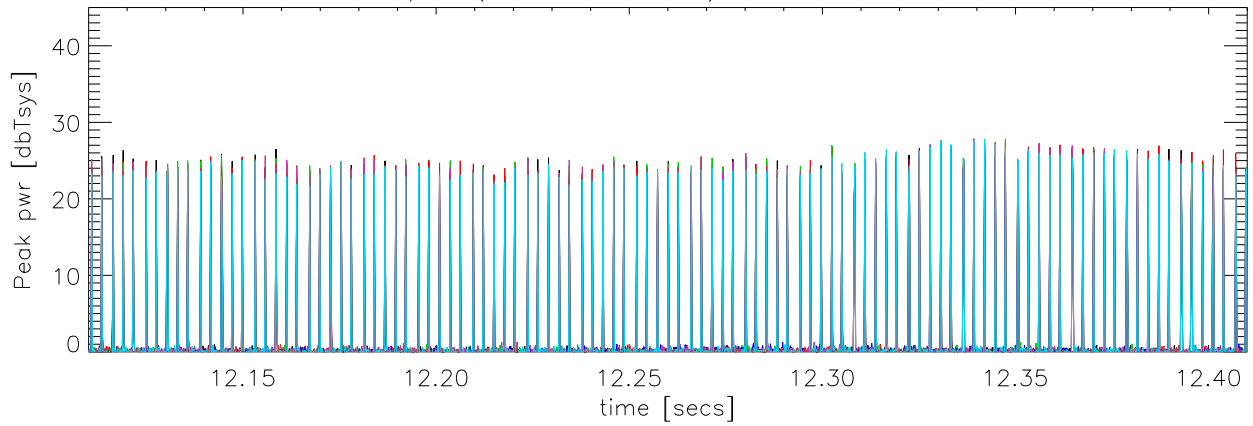

fileNum:100 06mar08 TotPwr [1375-1525] Normalized to Tsys

Pk pwr (0.332MHz RBW) about AeroStat radar

Pk pwr (0.332MHz RBW) about Faa radar

Pk pwr (0.332MHz RBW) about Remy radar