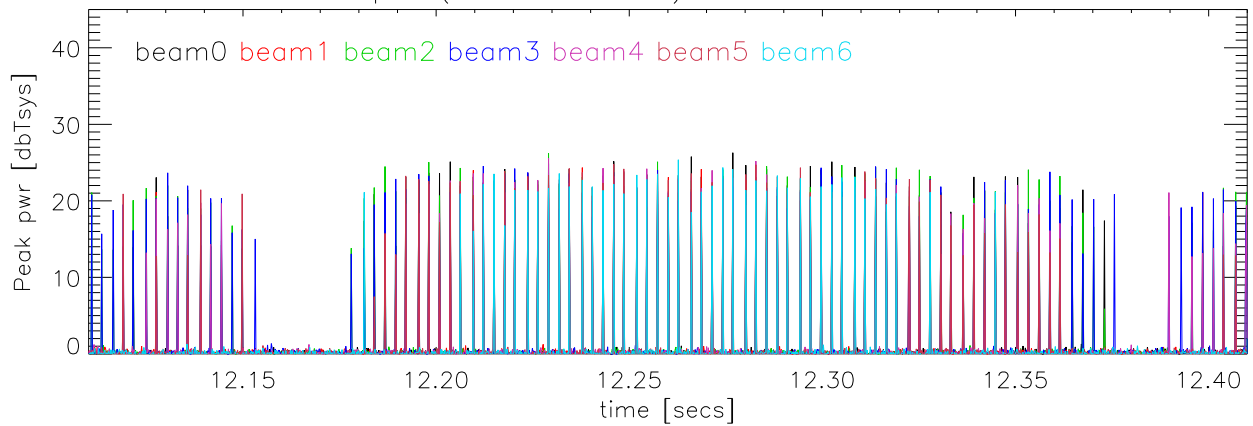

fileNum:100 06mar08 TotPwr [1375-1525] Normalized to Tsys

Pk pwr (0.332MHz RBW) about AeroStat radar

Pk pwr (0.332MHz RBW) about Faa radar

Pk pwr (0.332MHz RBW) about Remy radar