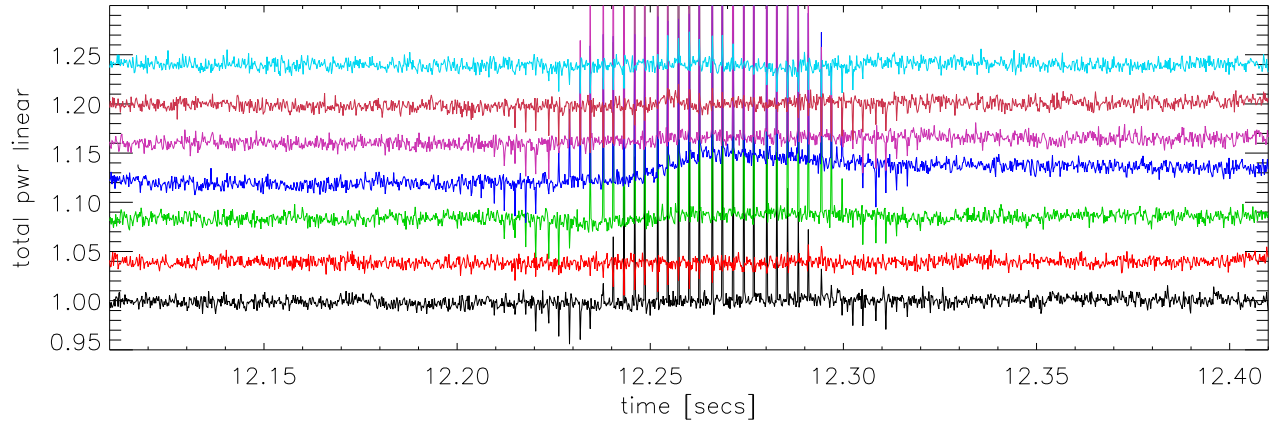

fileNum:100 06mar08 TotPwr [1375-1525] Normalized to Tsys

Pk pwr (0.332MHz RBW) about AeroStat radar

Pk pwr (0.332MHz RBW) about Faa radar

Pk pwr (0.332MHz RBW) about Remy radar