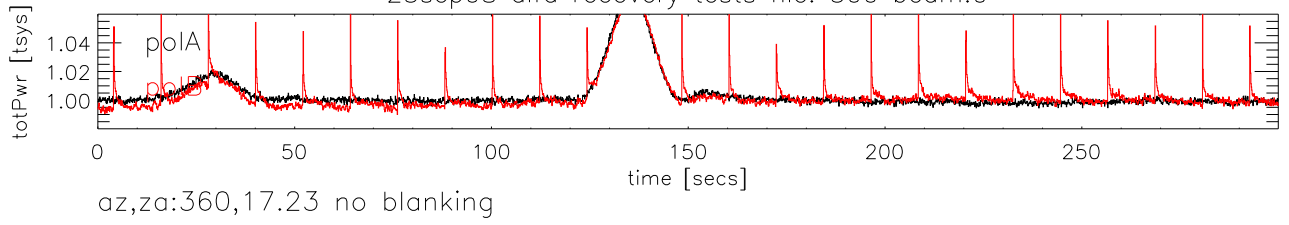

23sep08 alfa recovery tests file: 300 beam:0

File 300: az=360,za=17.23, Beam0B, no blanking..Blowup

File 300: az=360,za=17.23, Beam2B, no blanking..Blowup