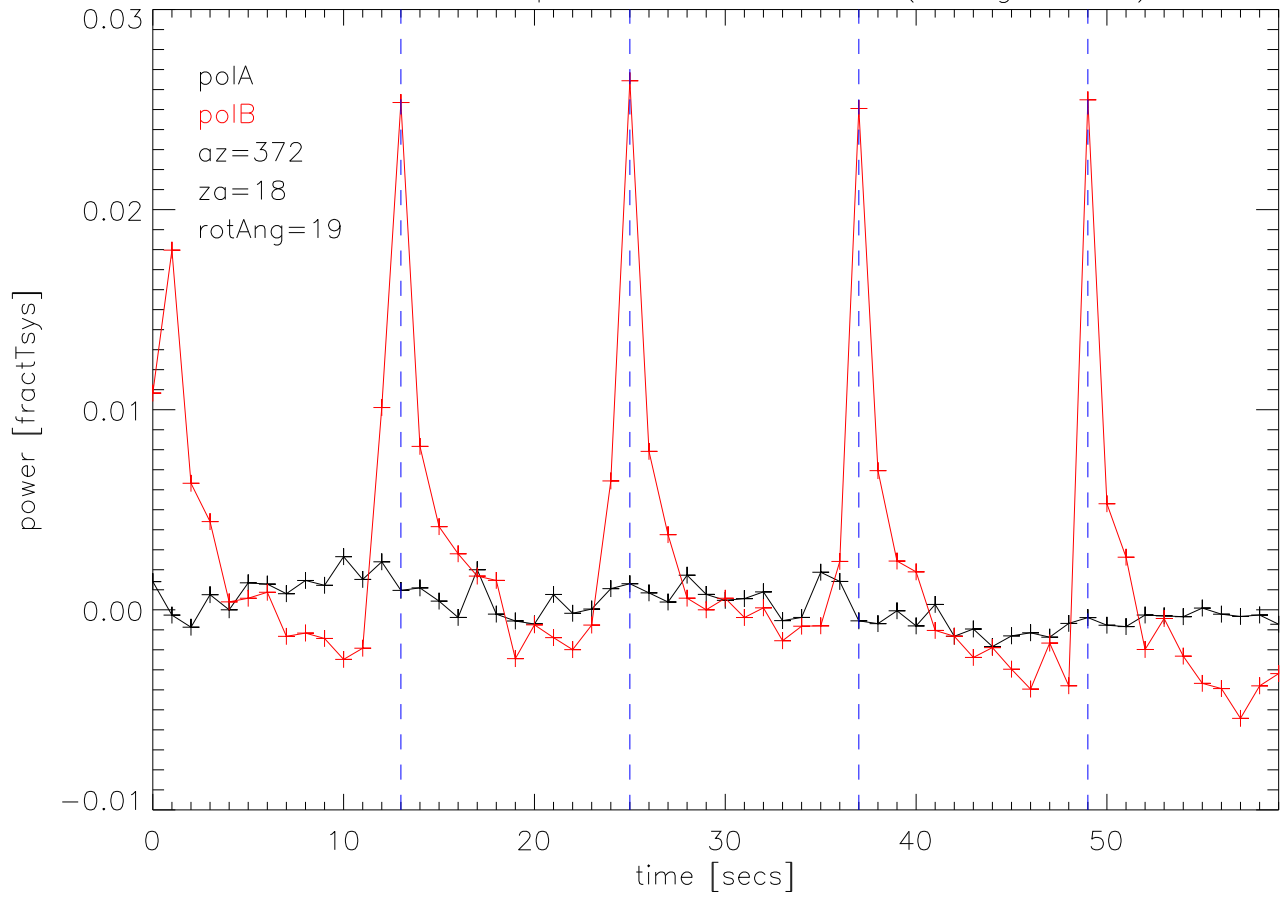

03mar05 alfa pix0 TotPwr vs time (straight thru)

03mar05 alfa pix0 TotPwr vs time (switch polA/B start of IF2)