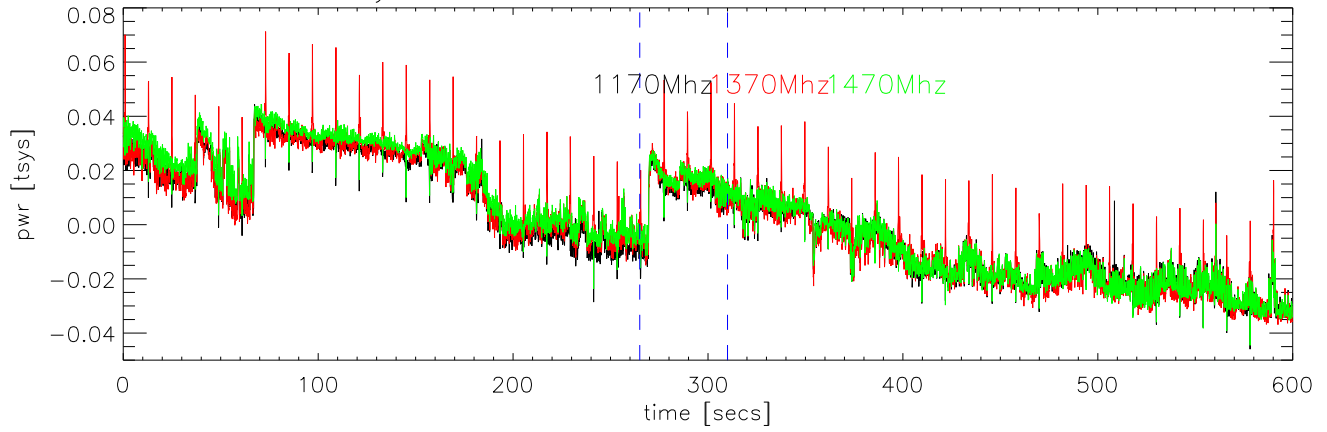

16may05 a2006 lbwPoA totPwr vs time. 3 100Mhz bands

16may05 a2006 lbwPoB totPwr vs time. 3 100Mhz bands

16may05 a2006 lbwPoA totPwr vs time. blowup

16may05 a2006 lbwPoB totPwr vs time. blowup