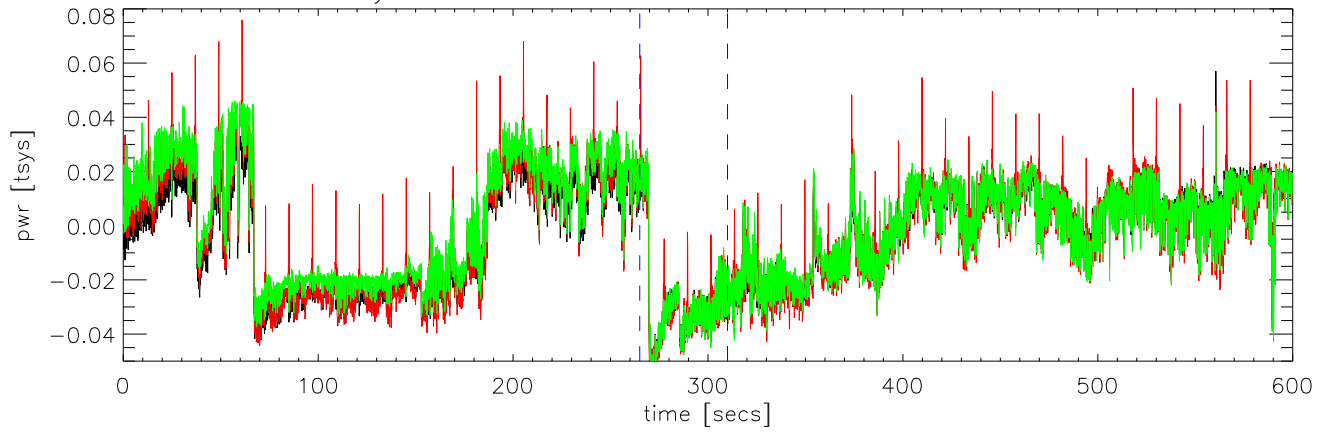

16may05 a2006 lbwPoA totPwr vs time. 3 100Mhz bands

16may05 a2006 lbwPoB totPwr vs time. 3 100Mhz bands

16may05 a2006 lbwPoA totPwr vs time. blowup

16may05 a2006 lbwPoB totPwr vs time. blowup