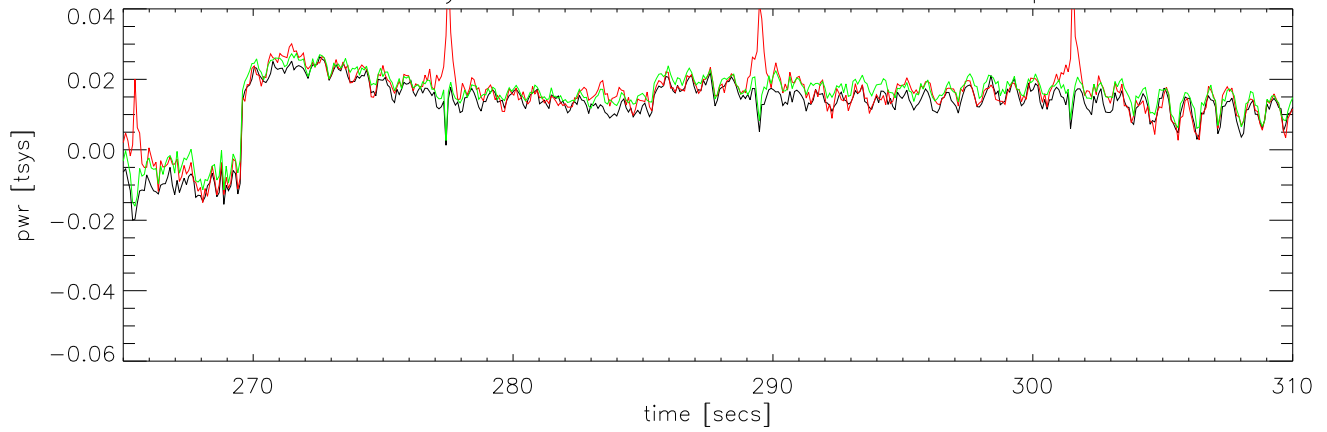

16may05 a2006 lbwPoA totPwr vs time. 3 100Mhz bands

16may05 a2006 lbwPoB totPwr vs time. 3 100Mhz bands

16may05 a2006 lbwPoA totPwr vs time. blowup

16may05 a2006 lbwPoB totPwr vs time. blowup