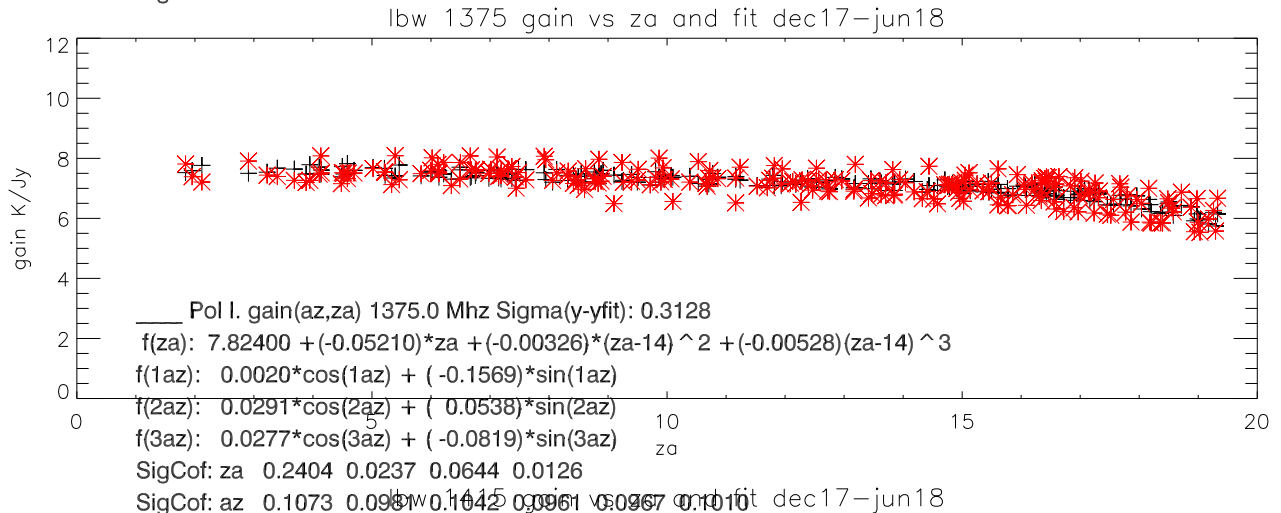

Dec17–Jun18 az,za coverage low Freq bands

Dec17–Jun18 az,za coverage high Freq bands

- + B0320+053
- \* B0932+089
- ◇ B0940+029
- △ B1117+146
- B1140+222
- B1218+339
- × B1323+321
- + B1328+254
- \* B1328+307
- ◇ B1442+101
- △ B1602+014
- B1615+212
- B1638+124
- × B1645+174
- + B1843+098