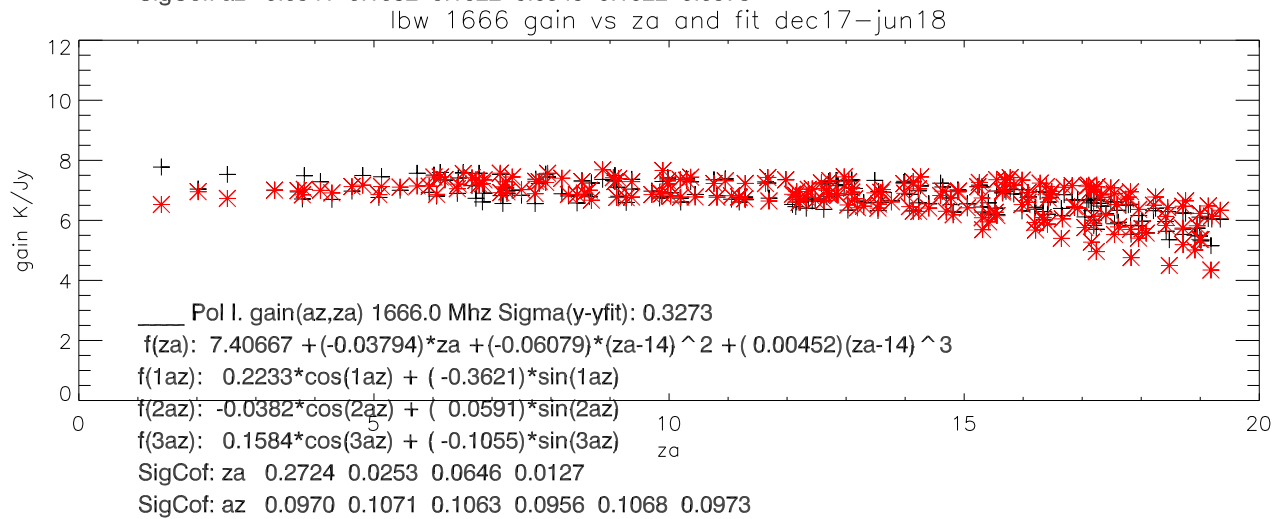

Dec17–Jun18 az,za coverage low Freq bands

Dec17–Jun18 az,za coverage high Freq bands

- + B0320+053
- \* B0932+089
- ◇ B0940+029
- △ B1117+146
- B1140+222
- B1218+339
- × B1323+321
- + B1328+254
- \* B1328+307
- ◇ B1442+101
- △ B1602+014
- B1615+212
- B1638+124
- × B1645+174
- + B1843+098