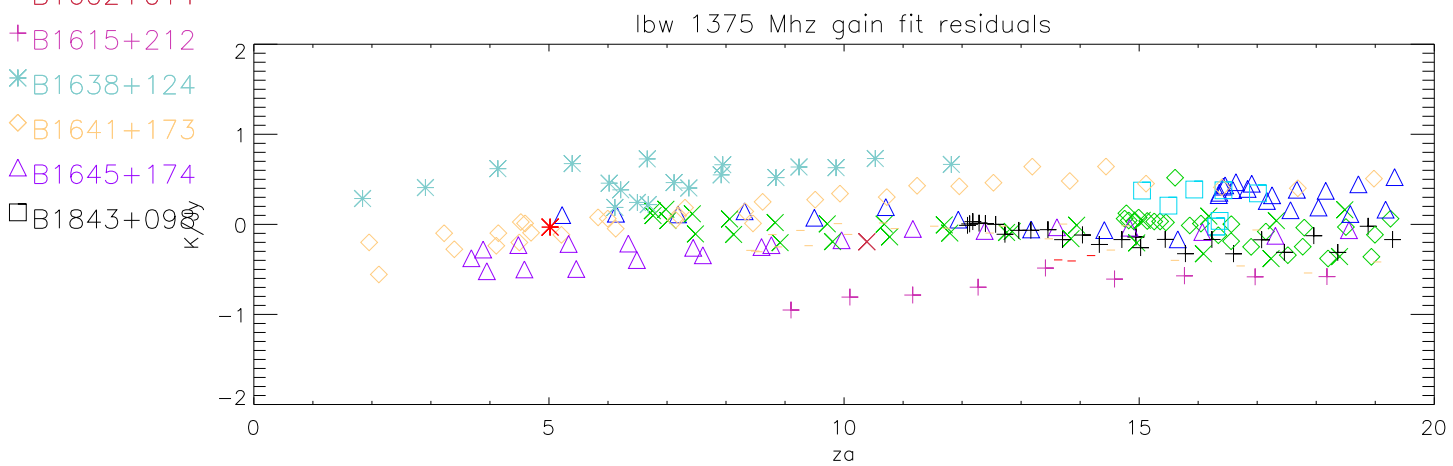

Dec17–Jun18 az,za coverage low Freq bands

Dec17–Jun18 az,za coverage high Freq bands

- + B0320+053
- \* B0932+089
- ◇ B0940+029
- △ B1117+146
- B1140+222
- B1218+339
- × B1323+321
- + B1328+254
- \* B1328+307
- ◇ B1442+101
- △ B1602+014
- B1615+212
- B1638+124
- × B1645+174
- + B1843+098