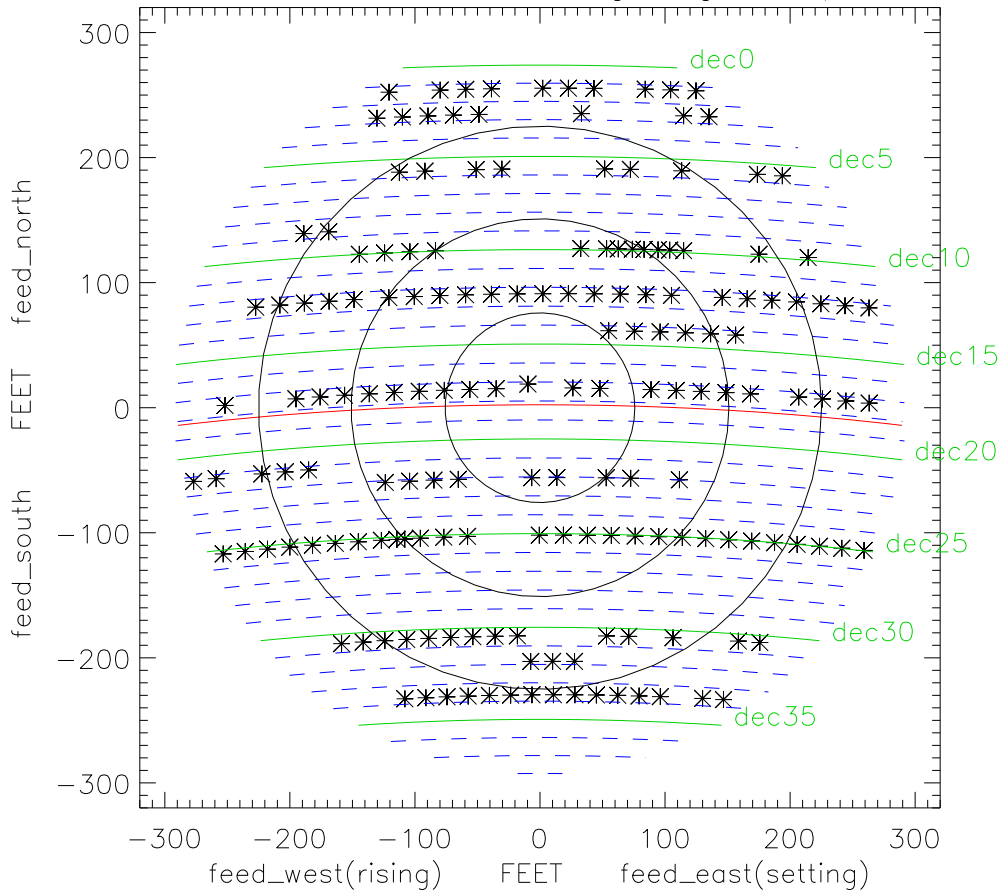

Dec17–Jun18 az,za coverage low Freq bands

Dec17–Jun18 az,za coverage high Freq bands

- + B0320+053
- \* B0932+089
- ◇ B0940+029
- △ B1117+146
- B1140+222
- B1218+339
- × B1323+321
- + B1328+254
- \* B1328+307
- ◇ B1442+101
- △ B1602+014
- B1615+212
- B1638+124
- × B1645+174
- + B1843+098