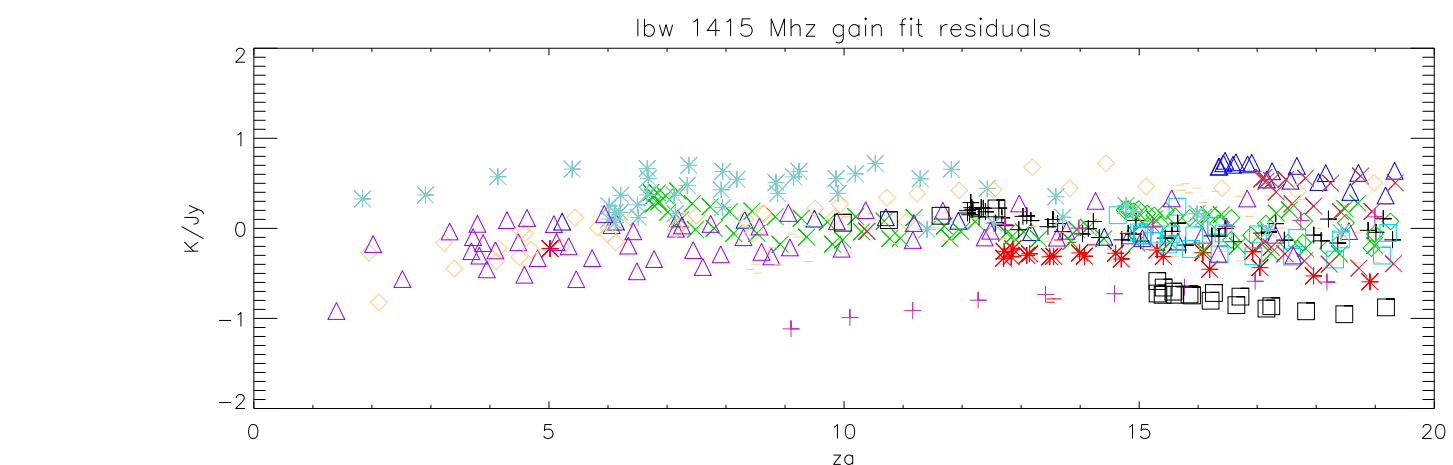

Dec17–Jun18 az,za coverage low Freq bands

Dec17–Jun18 az,za coverage high Freq bands

- + B0320+053
- \* B0932+089
- ◇ B0940+029
- △ B1117+146
- B1140+222
- B1218+339
- × B1323+321
- + B1328+254
- \* B1328+307
- ◇ B1442+101
- △ B1602+014
- B1615+212
- B1638+124
- × B1645+174
- + B1843+098