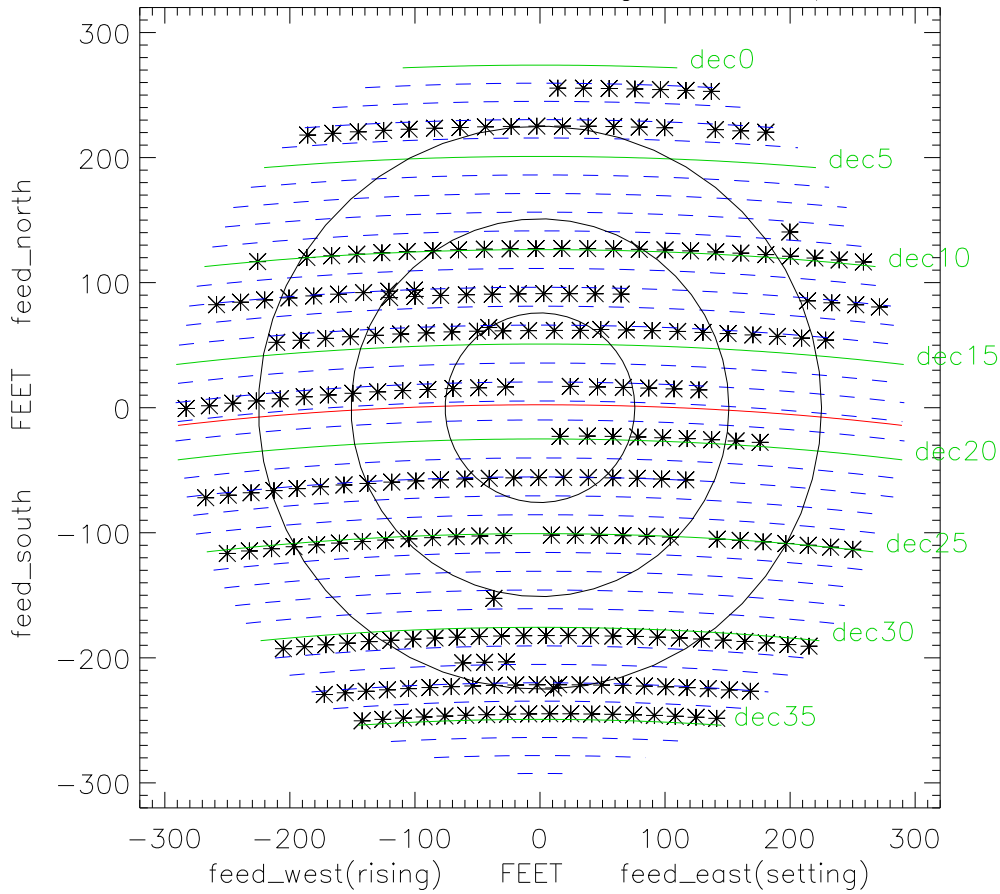

Dec17–Jun18 az,za coverage low Freq bands

Dec17–Jun18 az,za coverage high Freq bands

- + B0320+053
- \* B0932+089
- ◇ B0940+029
- △ B1117+146
- B1140+222
- B1218+339
- × B1323+321
- + B1328+254
- \* B1328+307
- ◇ B1442+101
- △ B1602+014
- B1615+212
- B1638+124
- × B1645+174
- + B1843+098