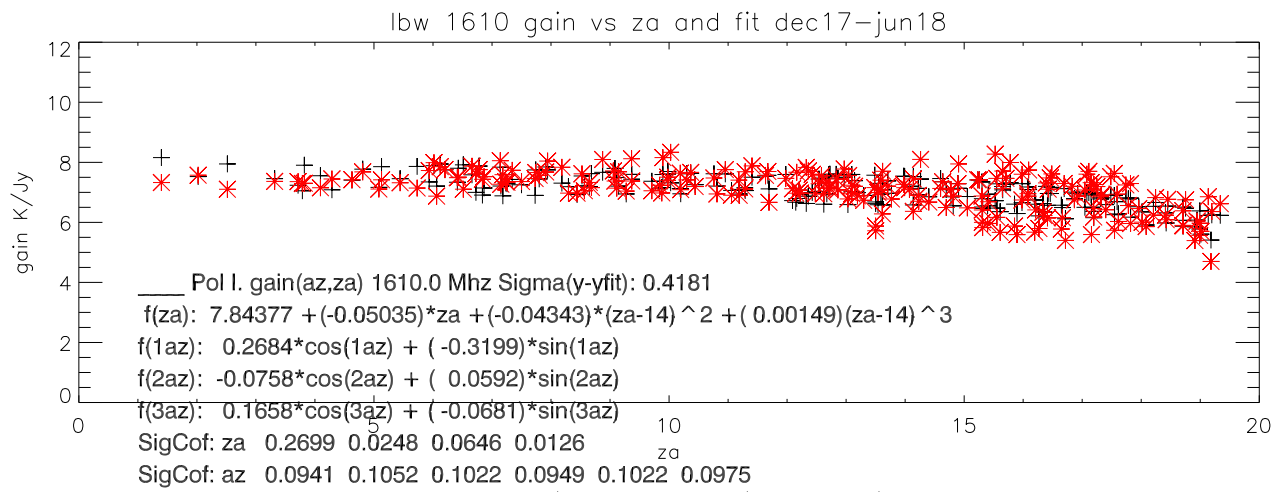

Dec17–Jun18 az,za coverage low Freq bands

Dec17–Jun18 az,za coverage high Freq bands

- + B0320+053
- \* B0932+089
- ◇ B0940+029
- △ B1117+146
- B1140+222
- B1218+339
- × B1323+321
- + B1328+254
- \* B1328+307
- ◇ B1442+101
- △ B1602+014
- B1615+212
- B1638+124
- × B1645+174
- + B1843+098