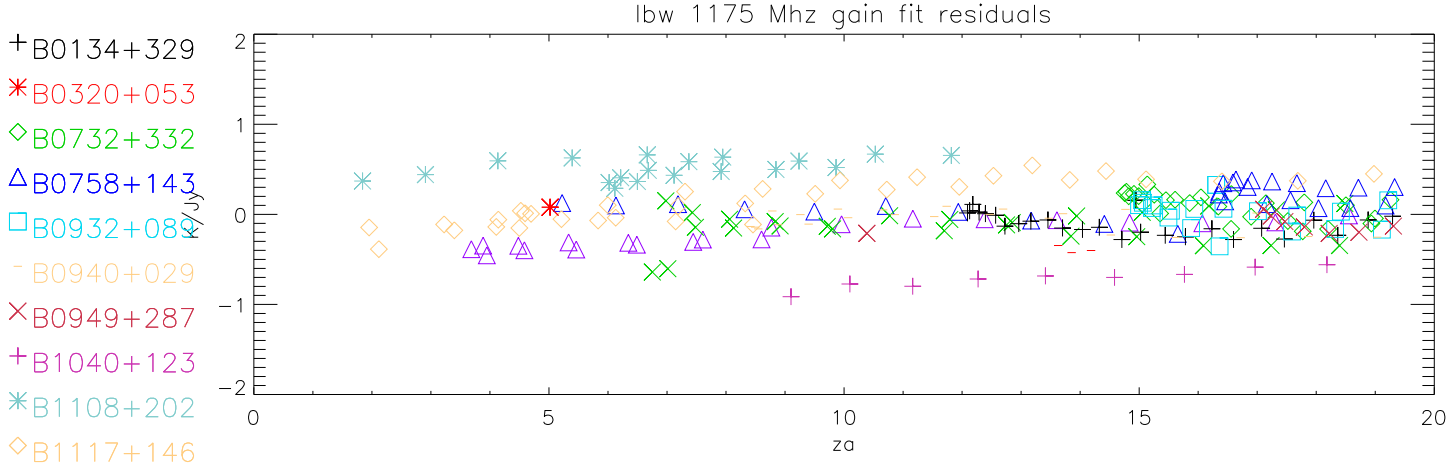

Dec17–Jun18 az,za coverage low Freq bands

Dec17–Jun18 az,za coverage high Freq bands

- + B0320+053
- \* B0932+089
- ◇ B0940+029
- △ B1117+146
- B1140+222
- B1218+339
- × B1323+321
- + B1328+254
- \* B1328+307
- ◇ B1442+101
- △ B1602+014
- B1615+212
- B1638+124
- × B1645+174
- + B1843+098