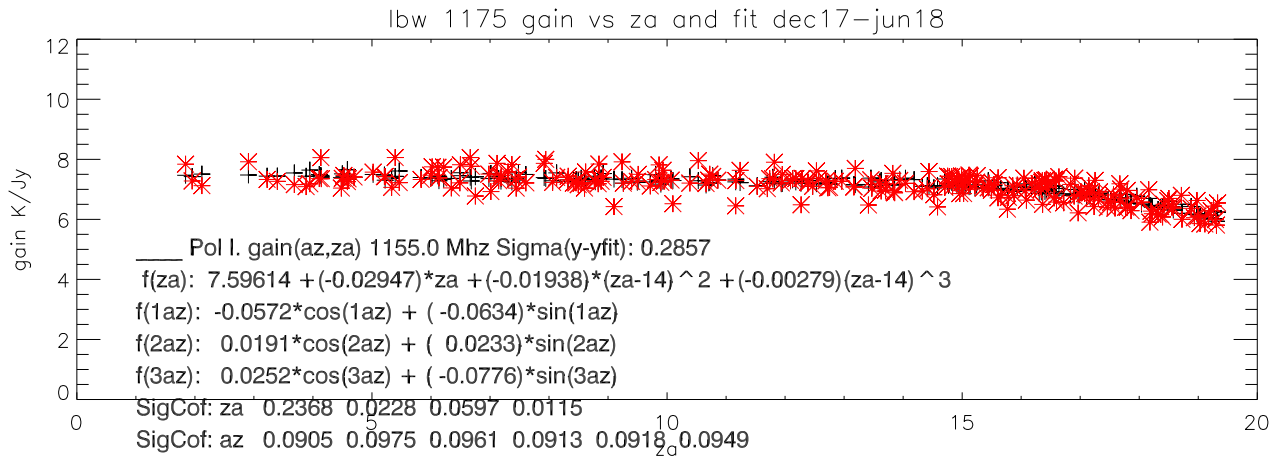

Dec17–Jun18 az,za coverage low Freq bands

Dec17–Jun18 az,za coverage high Freq bands

- + B0320+053
- \* B0932+089
- ◇ B0940+029
- △ B1117+146
- B1140+222
- B1218+339
- × B1323+321
- + B1328+254
- \* B1328+307
- ◇ B1442+101
- △ B1602+014
- B1615+212
- B1638+124
- × B1645+174
- + B1843+098