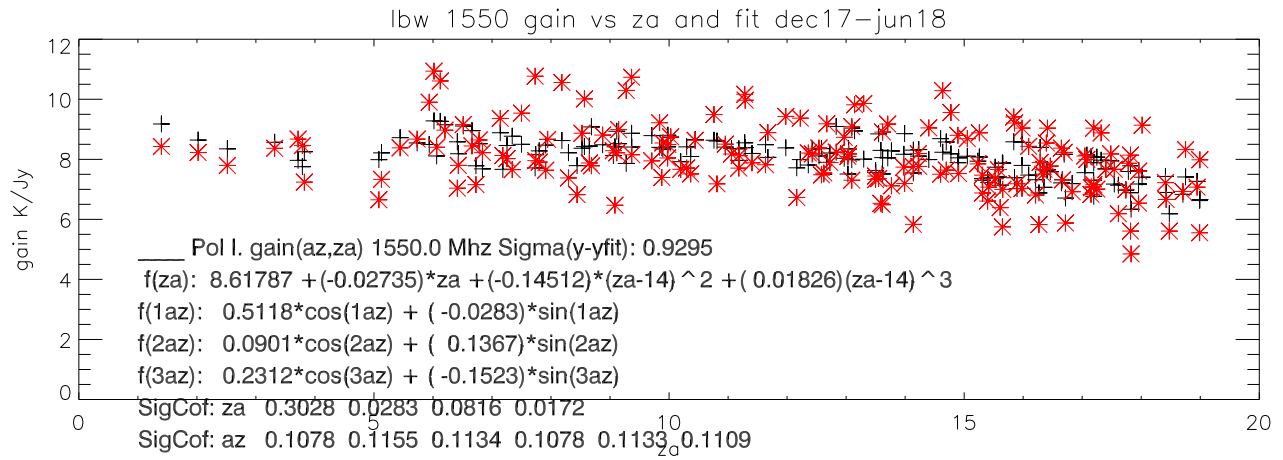

Dec17–Jun18 az,za coverage low Freq bands

Dec17–Jun18 az,za coverage high Freq bands

- + B0320+053
- \* B0932+089
- ◇ B0940+029
- △ B1117+146
- B1140+222
- B1218+339
- × B1323+321
- + B1328+254
- \* B1328+307
- ◇ B1442+101
- △ B1602+014
- B1615+212
- B1638+124
- × B1645+174
- + B1843+098