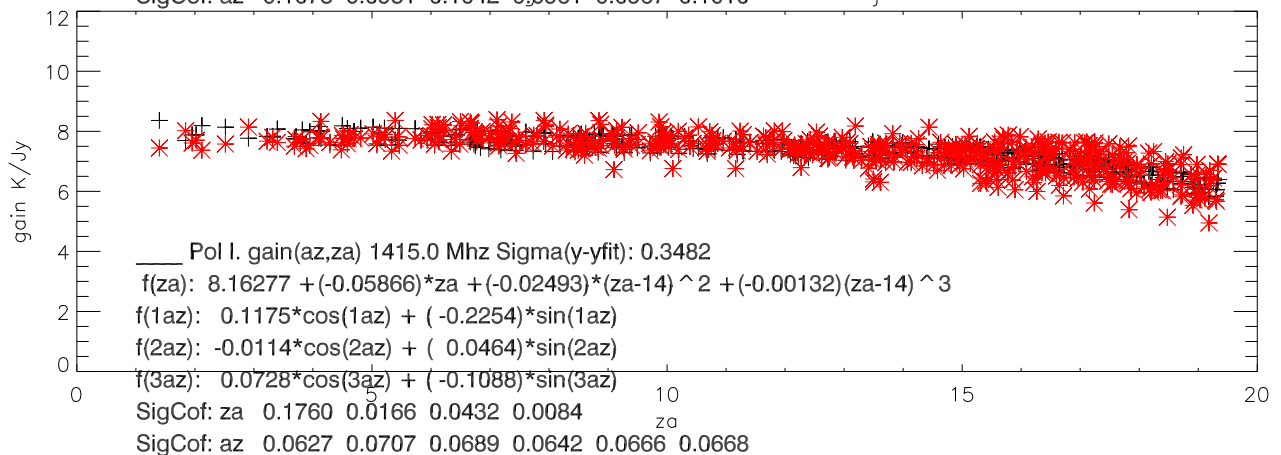

Dec17–Jun18 az,za coverage low Freq bands

Dec17–Jun18 az,za coverage high Freq bands

- + B0320+053
- \* B0932+089
- ◇ B0940+029
- △ B1117+146
- B1140+222
- B1218+339
- × B1323+321
- + B1328+254
- \* B1328+307
- ◇ B1442+101
- △ B1602+014
- B1615+212
- B1638+124
- × B1645+174
- + B1843+098