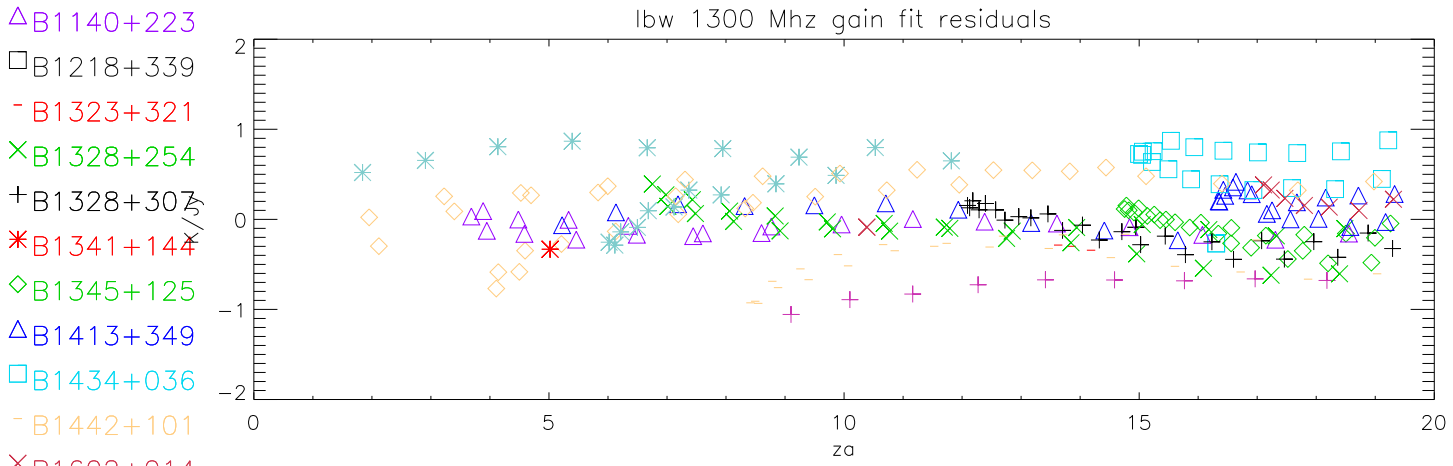

Dec17–Jun18 az,za coverage low Freq bands

Dec17–Jun18 az,za coverage high Freq bands

- + B0320+053
- \* B0932+089
- ◇ B0940+029
- △ B1117+146
- B1140+222
- B1218+339
- × B1323+321
- + B1328+254
- \* B1328+307
- ◇ B1442+101
- △ B1602+014
- B1615+212
- B1638+124
- × B1645+174
- + B1843+098