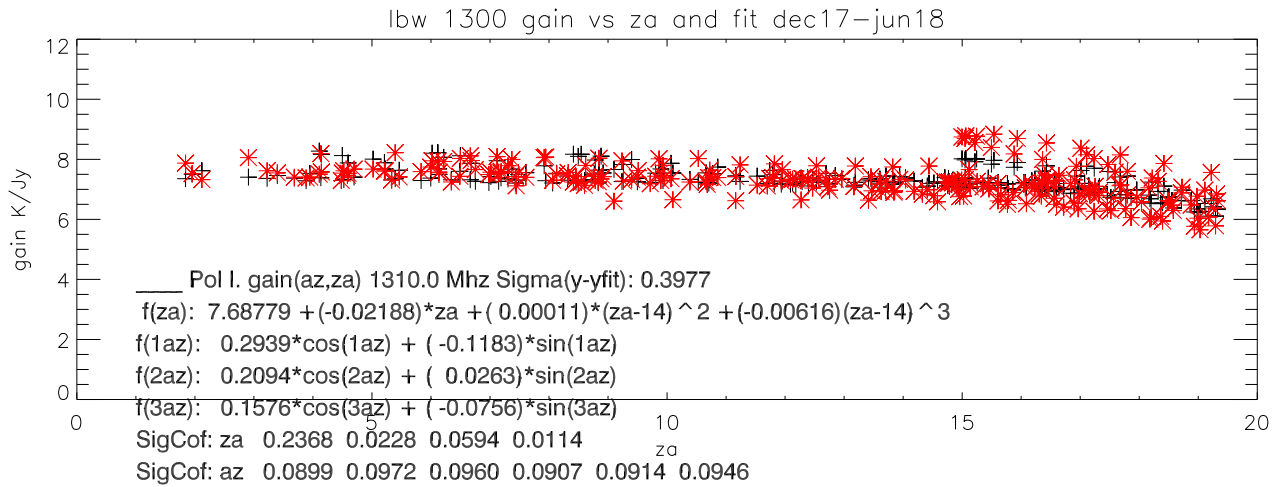

Dec17–Jun18 az,za coverage low Freq bands

Dec17–Jun18 az,za coverage high Freq bands

- + B0320+053
- \* B0932+089
- ◇ B0940+029
- △ B1117+146
- B1140+222
- B1218+339
- × B1323+321
- + B1328+254
- \* B1328+307
- ◇ B1442+101
- △ B1602+014
- B1615+212
- B1638+124
- × B1645+174
- + B1843+098