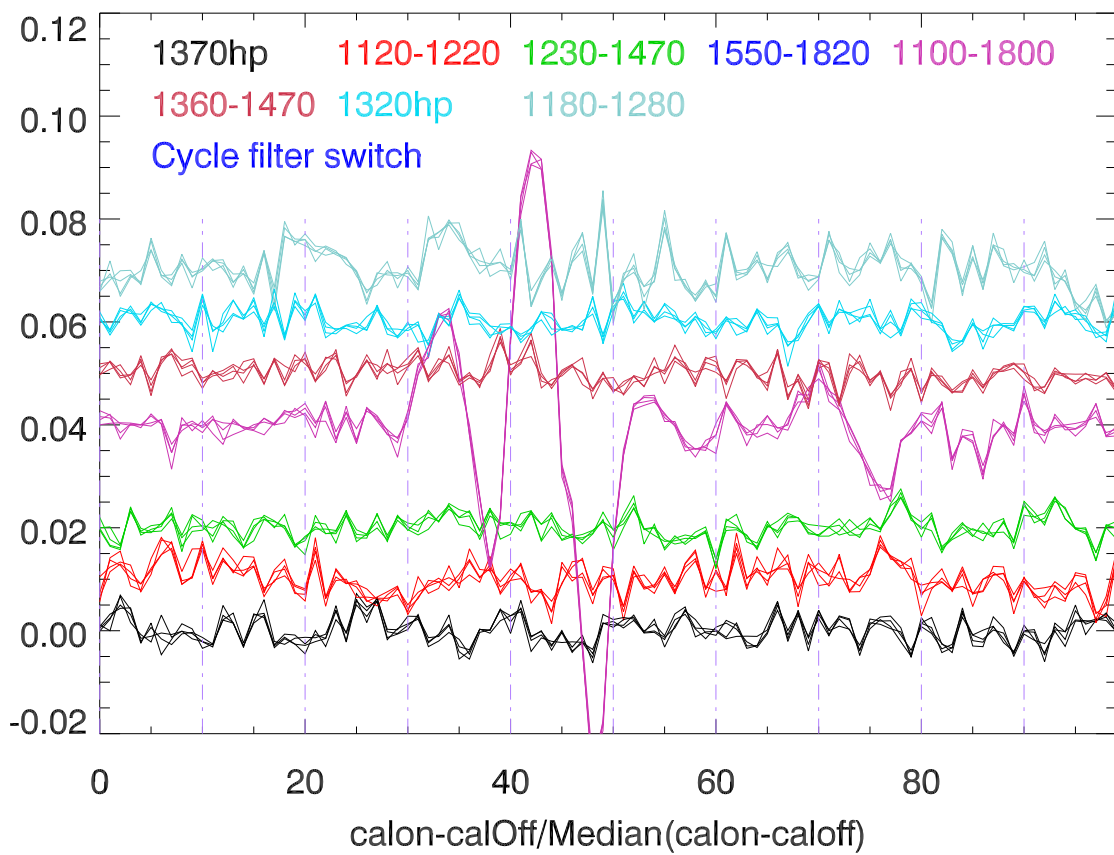

22apr13 lbw filtBank. wink cal, switch filters, repeat

22apr13 lbw filtBank. wink cal, switch filters, repeat

CalOff (tsys) for 10 calon,off cycles for each filter