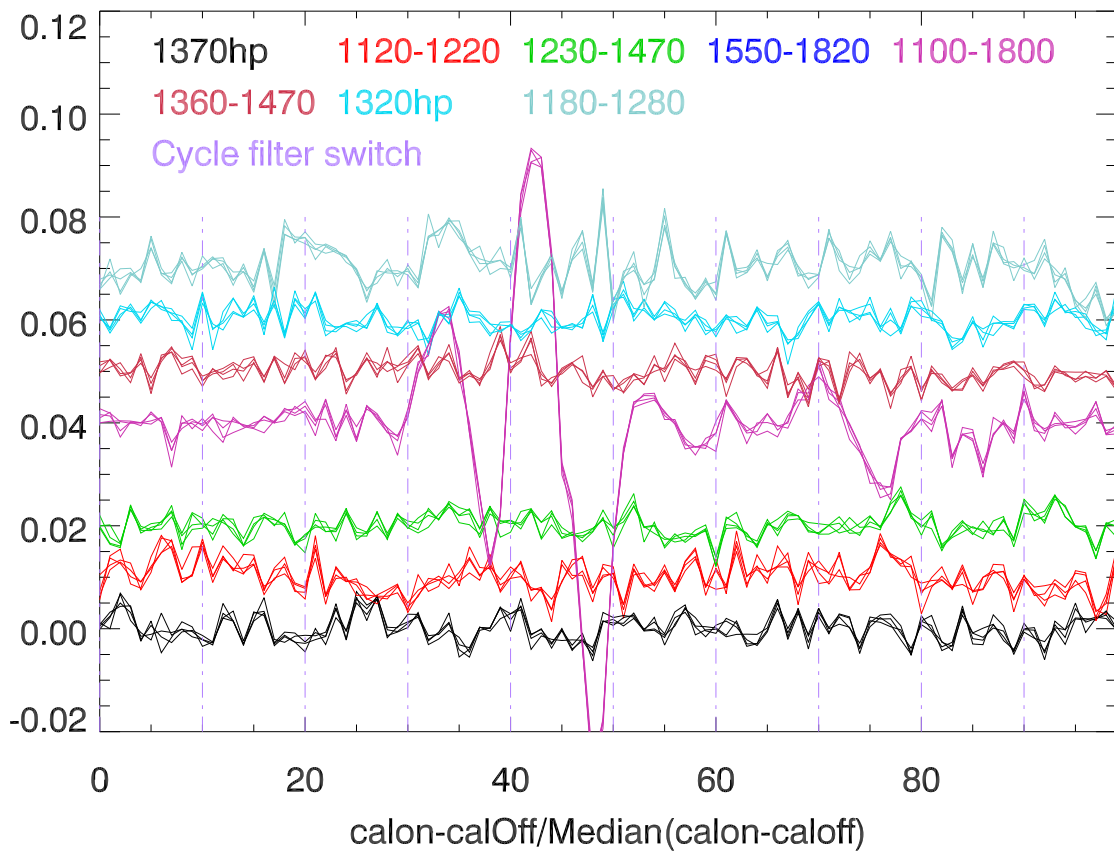

22apr13 lbw filtBank. wink cal, switch filters, repeat

22apr13 lbw filtBank. wink cal, switch filters, repeat

CalOff (tsys) for 10 calon,off cycles for each filter