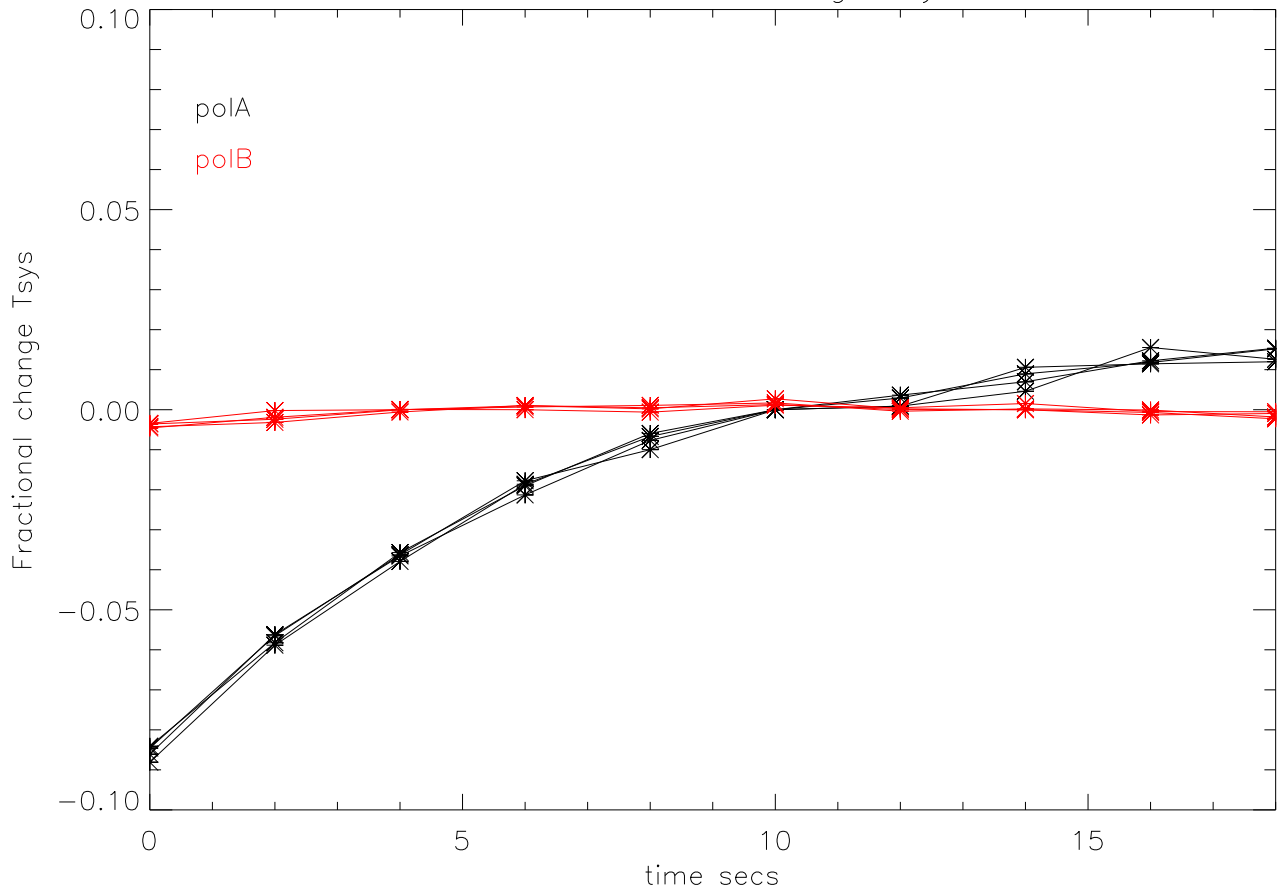

09mar06 lbw fractional change Tsys vs time

09mar06 lbw filter9 fractional change calDeflection vs time