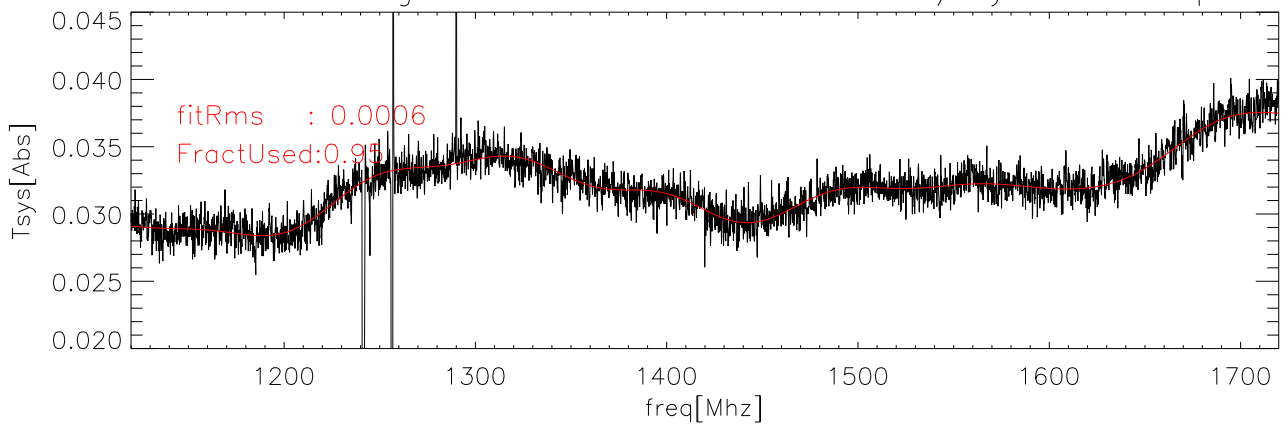

23nov05 Averaged data and fit for CalDeFlection/Tsys on abs polA

23nov05 Averaged data and fit for CalDeFlection/Tsys on abs polB

23nov05 Averaged data and fit for CalDeFlection/Tsys on Sky polA

23nov05 Averaged data and fit for CalDeFlection/Tsys on Sky polB