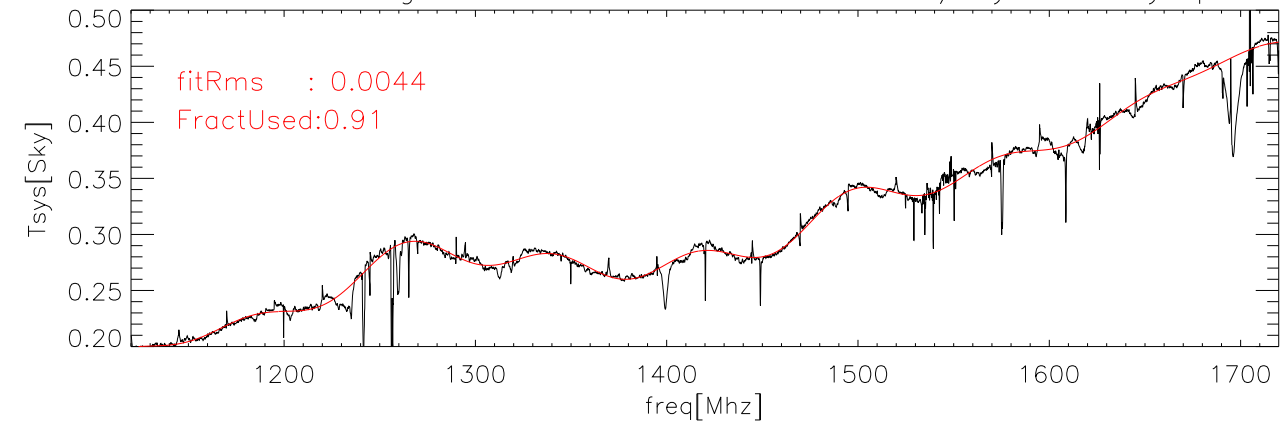

23nov05 Averaged data and fit for CalDeFlection/Tsys on abs polA

23nov05 Averaged data and fit for CalDeFlection/Tsys on abs polB

23nov05 Averaged data and fit for CalDeFlection/Tsys on Sky polA

23nov05 Averaged data and fit for CalDeFlection/Tsys on Sky polB