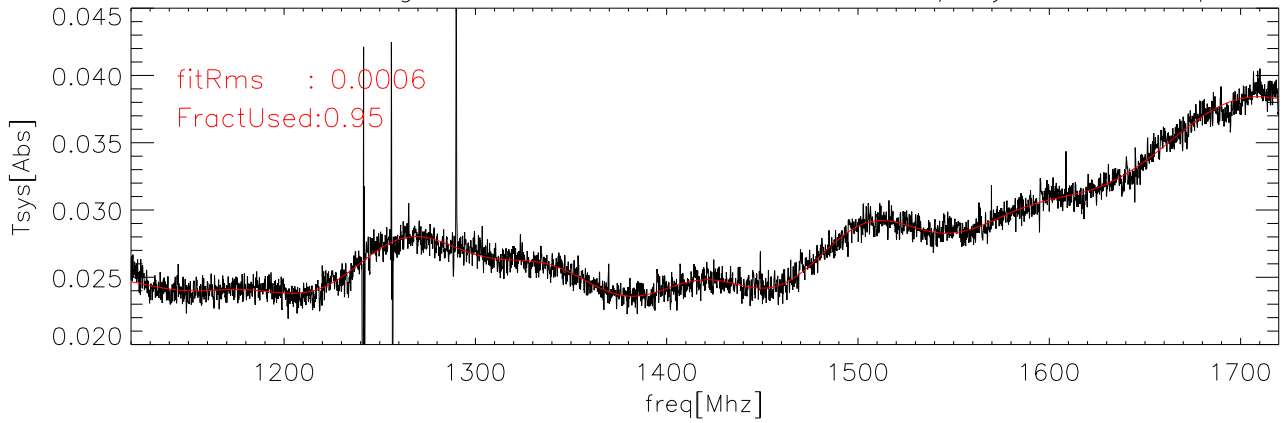

23nov05 Averaged data and fit for CalDeFlection/Tsys on abs polA

23nov05 Averaged data and fit for CalDeFlection/Tsys on abs polB

23nov05 Averaged data and fit for CalDeFlection/Tsys on Sky polA

23nov05 Averaged data and fit for CalDeFlection/Tsys on Sky polB