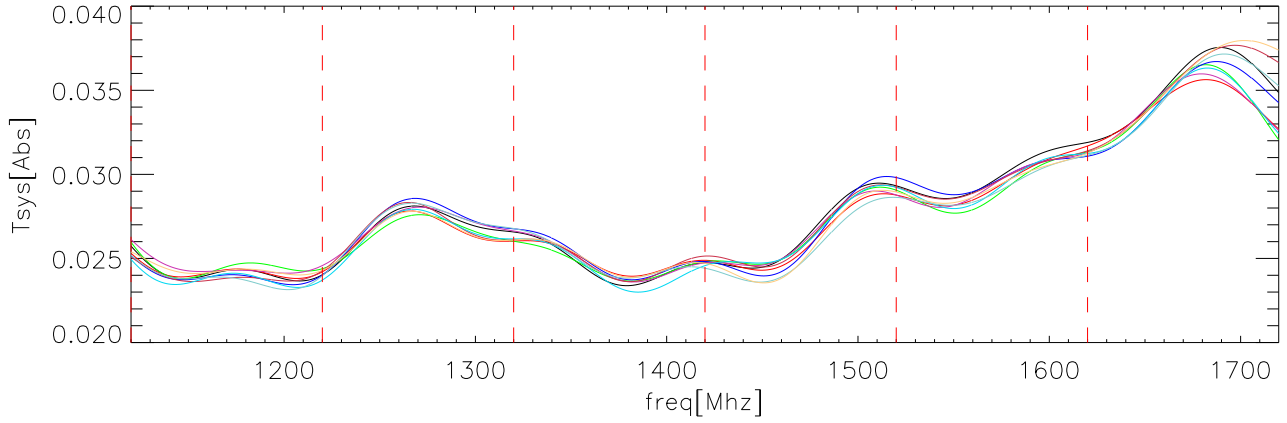

23nov05 OverPlot fits to CalDeFlection/Tsys polA on abs

23nov05 OverPlot fits to CalDeFlection/Tsys polB on abs

23nov05 OverPlot fits to CalDeFlection/Tsys polA on Sky

23nov05 OverPlot fits to CalDeFlection/Tsys polB on Sky