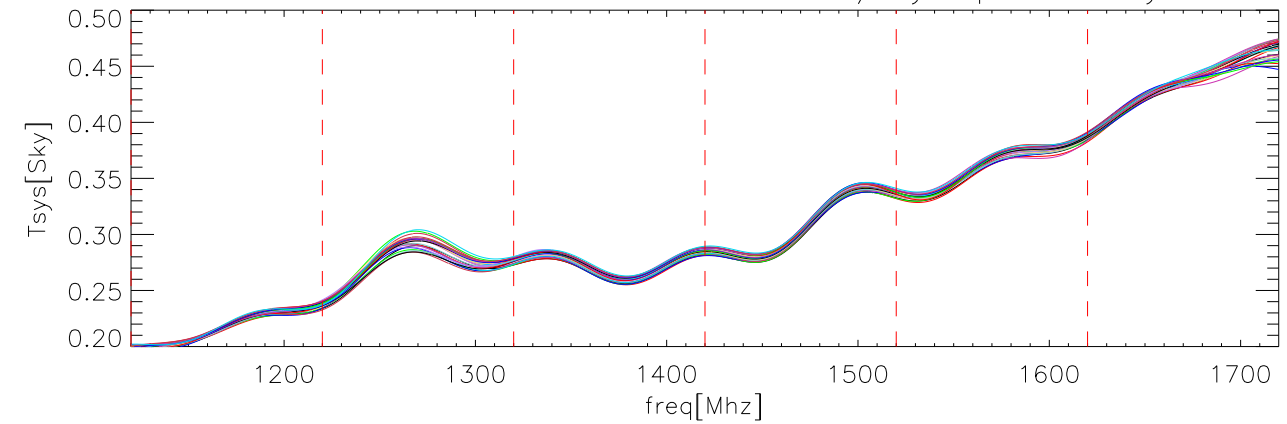

23nov05 OverPlot fits to CalDeFlection/Tsys polA on abs

23nov05 OverPlot fits to CalDeFlection/Tsys polB on abs

23nov05 OverPlot fits to CalDeFlection/Tsys polA on Sky

23nov05 OverPlot fits to CalDeFlection/Tsys polB on Sky