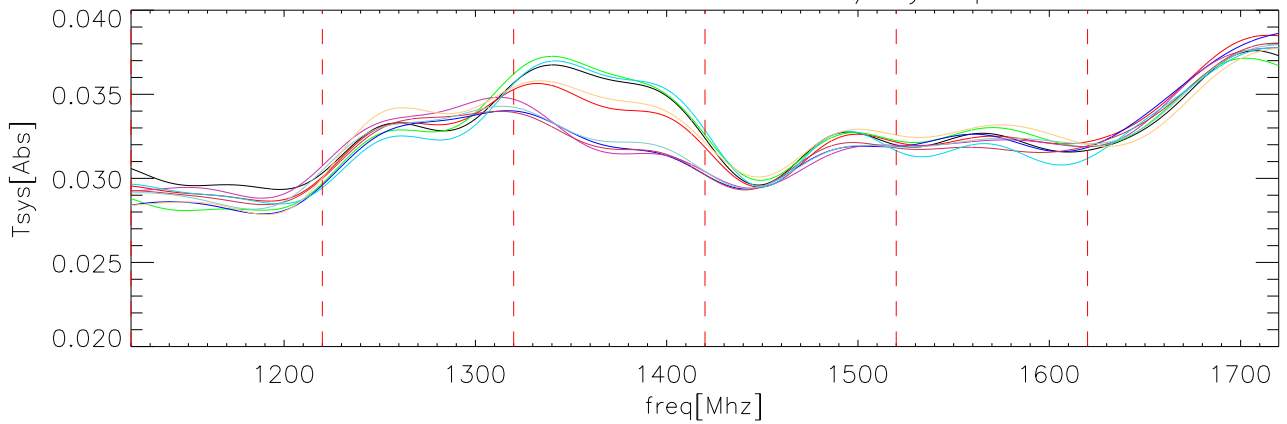

23nov05 OverPlot fits to CalDeFlection/Tsys polA on abs

23nov05 OverPlot fits to CalDeFlection/Tsys polB on abs

23nov05 OverPlot fits to CalDeFlection/Tsys polA on Sky

23nov05 OverPlot fits to CalDeFlection/Tsys polB on Sky