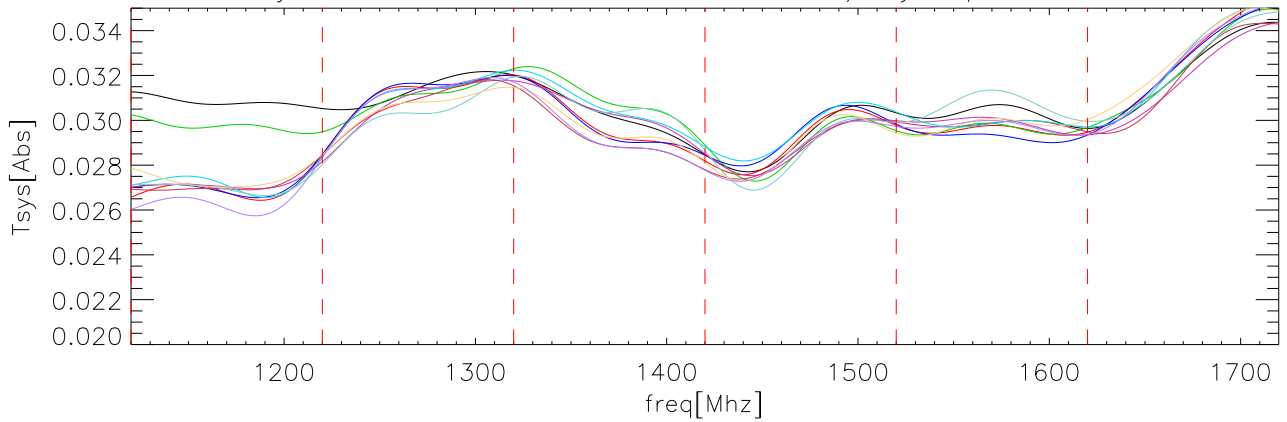

06jul06 OverPlot fits to CalDeFlection/Tsys polA on abs

06jul06 OverPlot fits to CalDeFlection/Tsys polB on abs

06jul06 OverPlot fits to CalDeFlection/Tsys polA on Sky

06jul06 OverPlot fits to CalDeFlection/Tsys polB on Sky