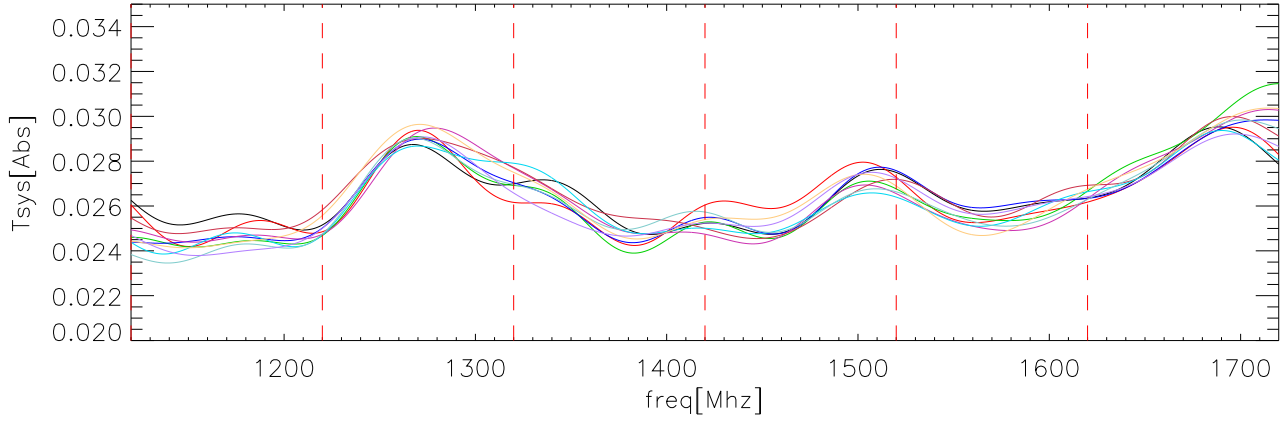

06jul06 OverPlot fits to CalDeFlection/Tsys polA on abs

06jul06 OverPlot fits to CalDeFlection/Tsys polB on abs

06jul06 OverPlot fits to CalDeFlection/Tsys polA on Sky

06jul06 OverPlot fits to CalDeFlection/Tsys polB on Sky