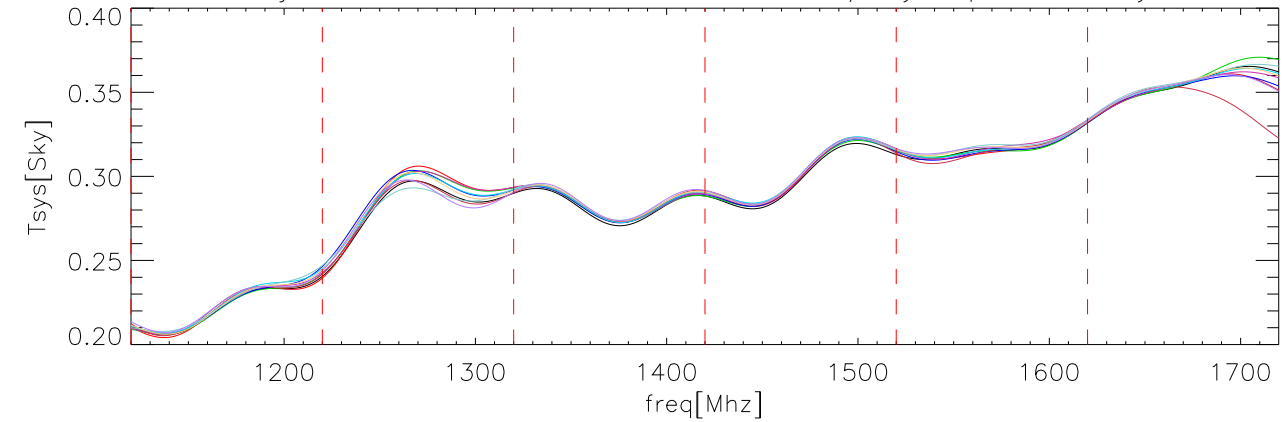

06jul06 OverPlot fits to CalDeFlection/Tsys polA on abs

06jul06 OverPlot fits to CalDeFlection/Tsys polB on abs

06jul06 OverPlot fits to CalDeFlection/Tsys polA on Sky

06jul06 OverPlot fits to CalDeFlection/Tsys polB on Sky