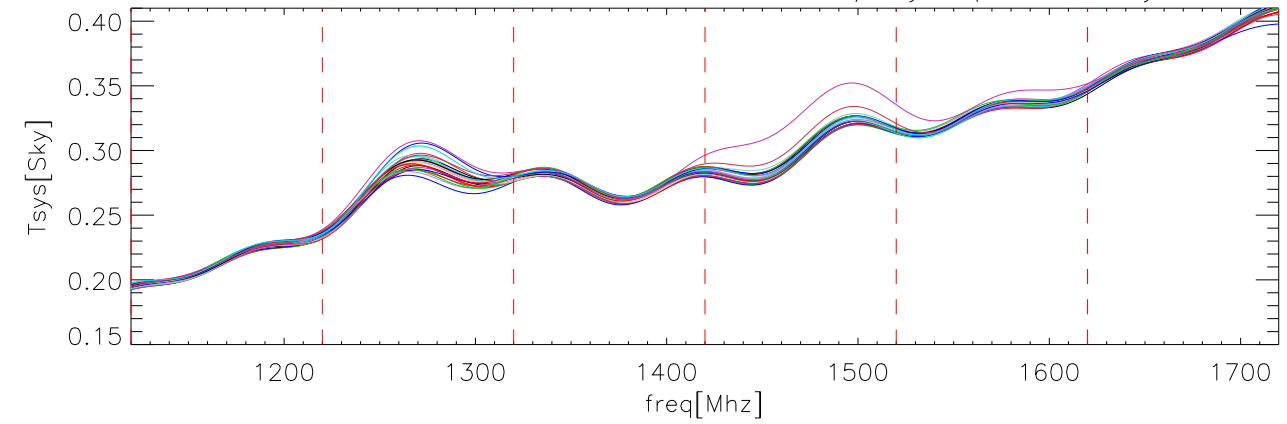

23feb06 OverPlot fits to CalDeFlection/Tsys polA on abs

23feb06 OverPlot fits to CalDeFlection/Tsys polB on abs

23feb06 OverPlot fits to CalDeFlection/Tsys polA on Sky

23feb06 OverPlot fits to CalDeFlection/Tsys polB on Sky