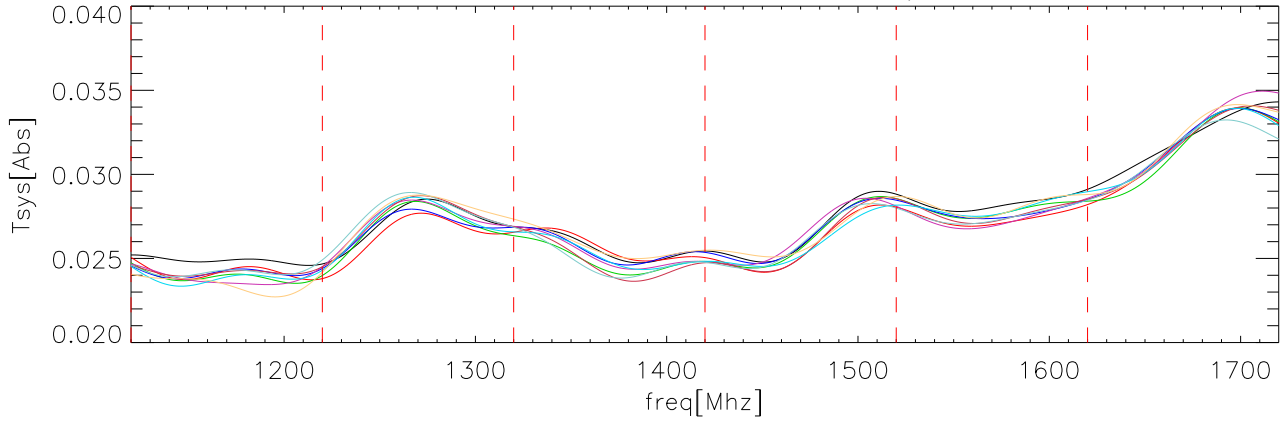

23feb06 OverPlot fits to CalDeFlection/Tsys polA on abs

23feb06 OverPlot fits to CalDeFlection/Tsys polB on abs

23feb06 OverPlot fits to CalDeFlection/Tsys polA on Sky

23feb06 OverPlot fits to CalDeFlection/Tsys polB on Sky