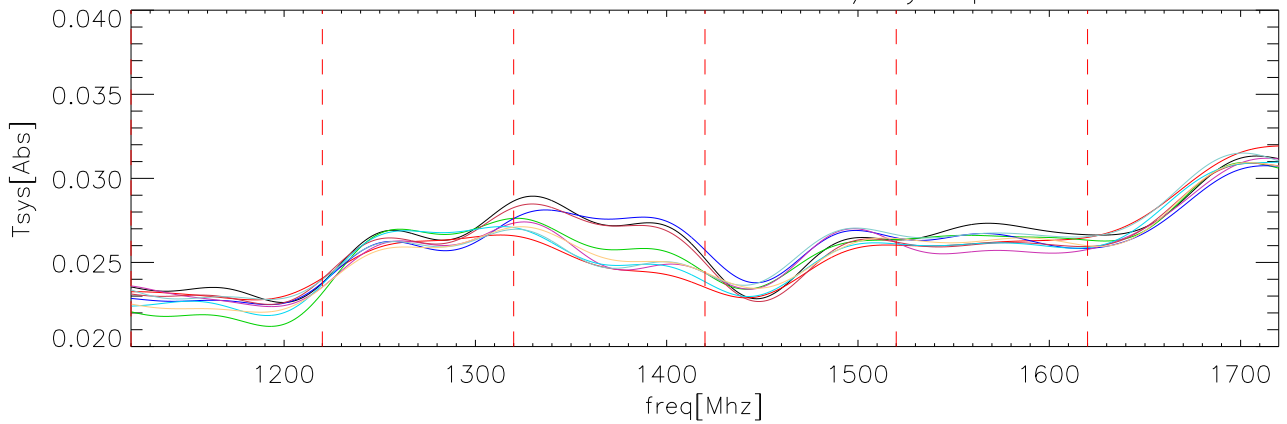

23feb06 OverPlot fits to CalDeFlection/Tsys polA on abs

23feb06 OverPlot fits to CalDeFlection/Tsys polB on abs

23feb06 OverPlot fits to CalDeFlection/Tsys polA on Sky

23feb06 OverPlot fits to CalDeFlection/Tsys polB on Sky