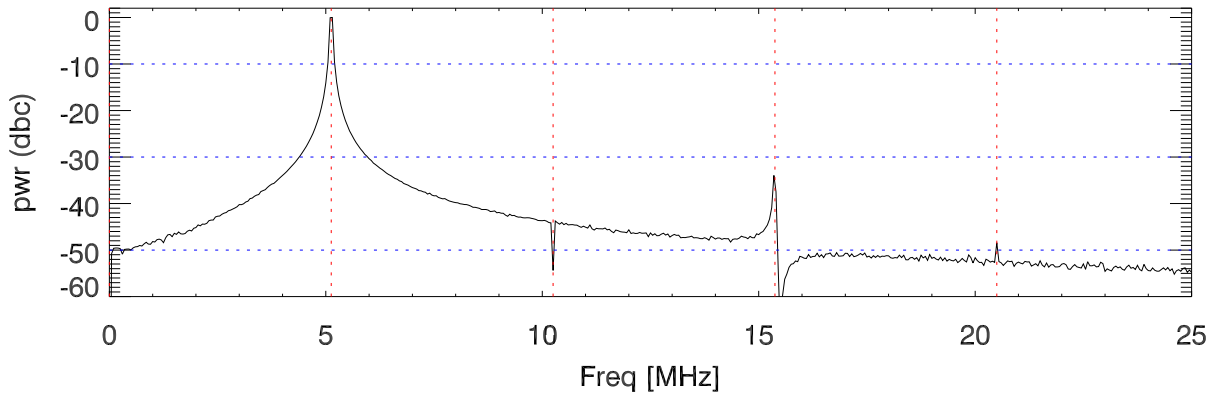

151021 Tx5 tube monitor ports: BroadBand

IPA Anode

Driver Anode

Rf FwdPwr Output

151021 Tx5 tube monitor ports: spectral density. BroadBand

IPA Anode

Driver Anode

Rf FwdPwr Output