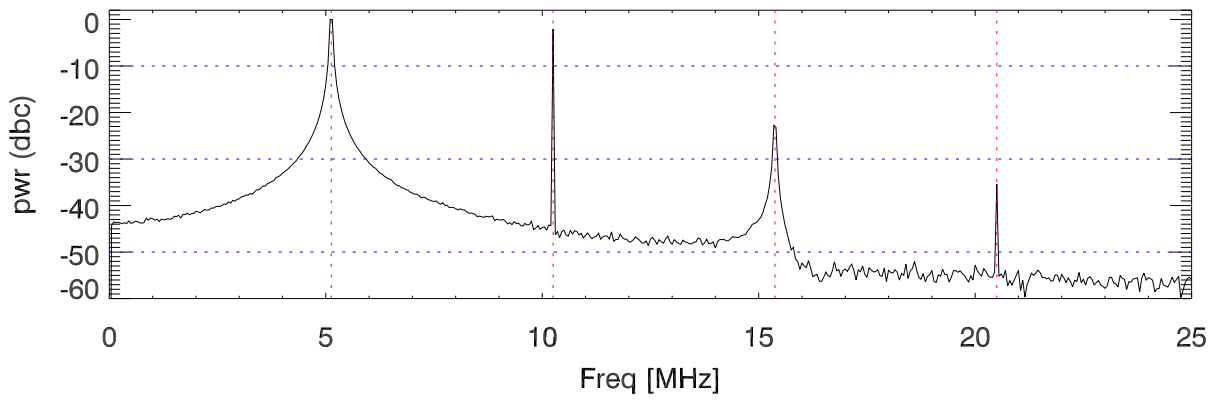

151021 Tx5 tube monitor ports: BroadBand

IPA Anode

Driver Anode

Rf FwdPwr Output

151021 Tx5 tube monitor ports: spectral density. BroadBand

IPA Anode

Driver Anode

Rf FwdPwr Output