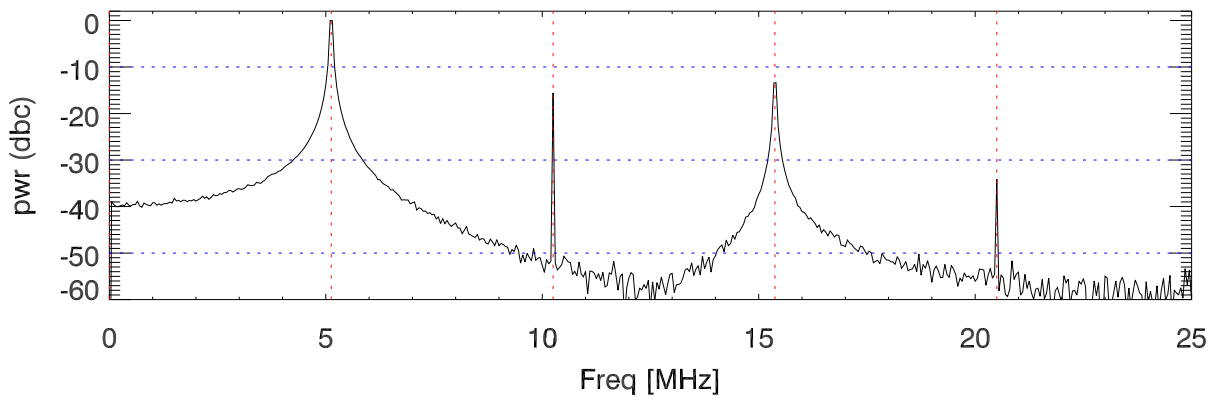

151021 Tx5 tube monitor ports: BroadBand

IPA Anode

Driver Anode

Rf FwdPwr Output

151021 Tx5 tube monitor ports: spectral density. BroadBand

IPA Anode

Driver Anode

Rf FwdPwr Output