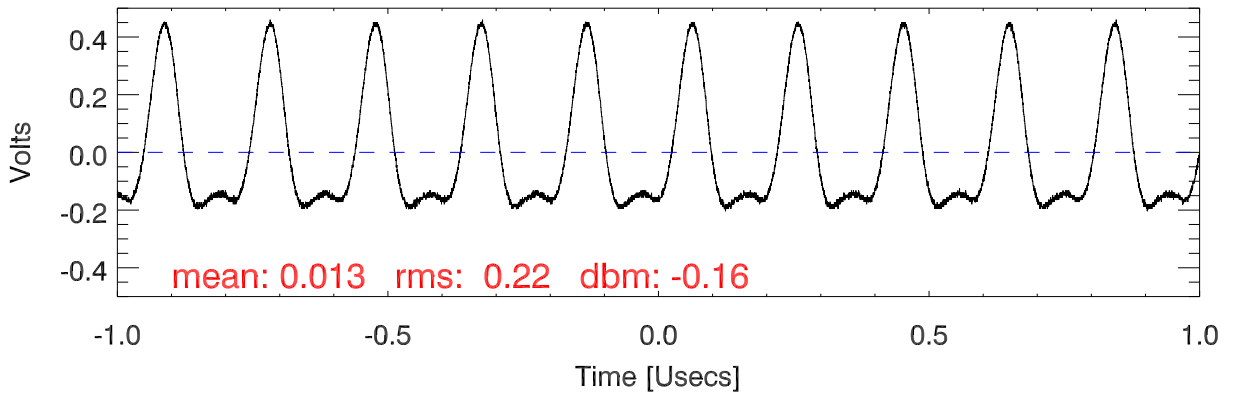

151021 Tx5 tube monitor ports: BroadBand

IPA Anode

Driver Anode

Rf FwdPwr Output

151021 Tx5 tube monitor ports: spectral density. BroadBand

IPA Anode

Driver Anode

Rf FwdPwr Output