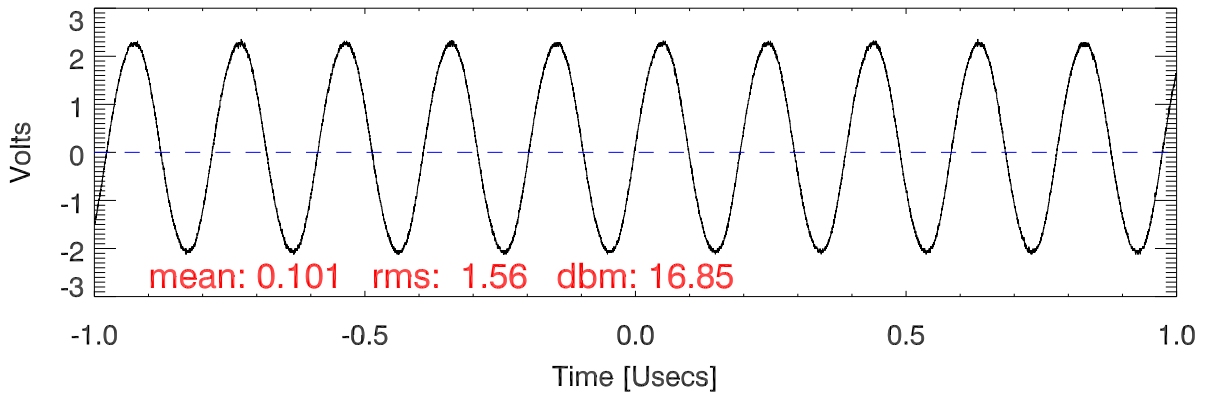

151021 Tx5 tube monitor ports: BroadBand

IPA Anode

Driver Anode

Rf FwdPwr Output

151021 Tx5 tube monitor ports: spectral density. BroadBand

IPA Anode

Driver Anode

Rf FwdPwr Output