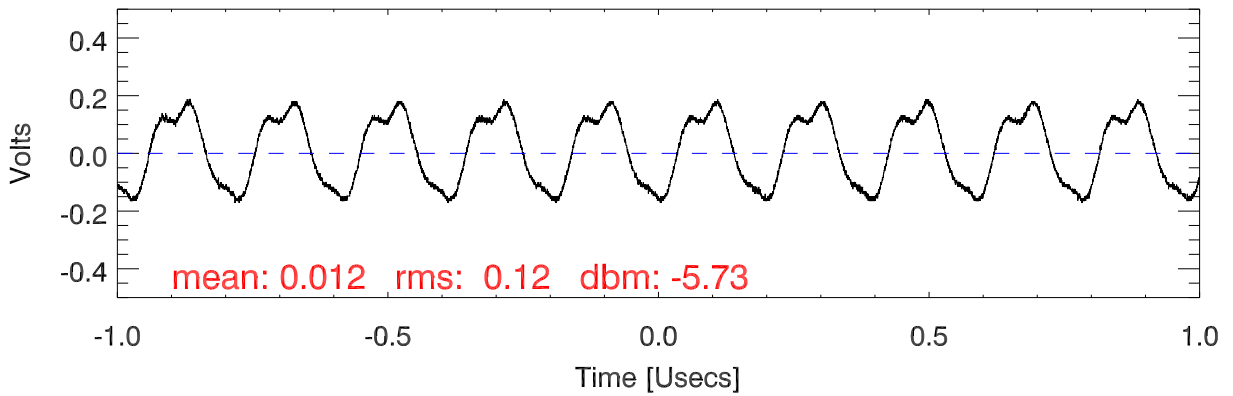

151021 Tx5 tube monitor ports: BroadBand

IPA Anode

Driver Anode

Rf FwdPwr Output

151021 Tx5 tube monitor ports: spectral density. BroadBand

IPA Anode

Driver Anode

Rf FwdPwr Output