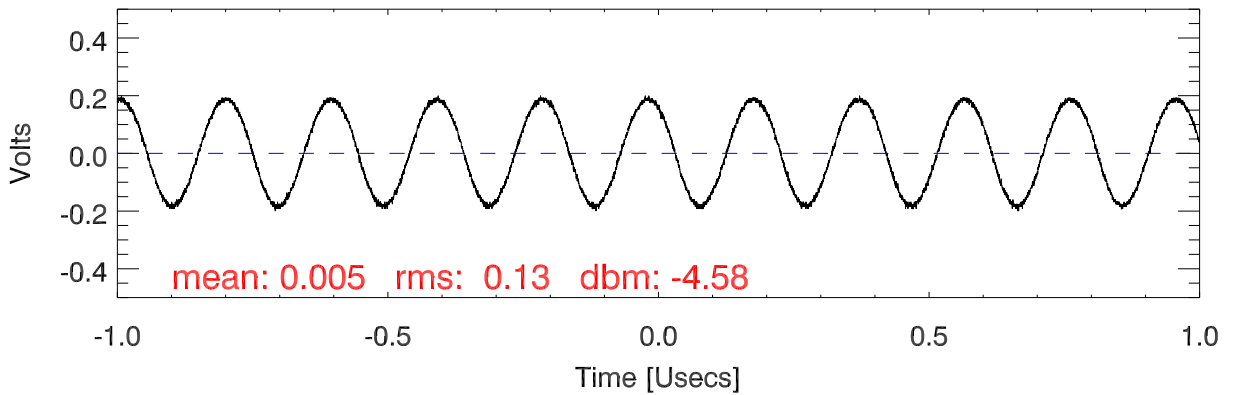

151021 Tx5 tube monitor ports: BroadBand

IPA Anode

Driver Anode

Rf FwdPwr Output

151021 Tx5 tube monitor ports: spectral density. BroadBand

IPA Anode

Driver Anode

Rf FwdPwr Output