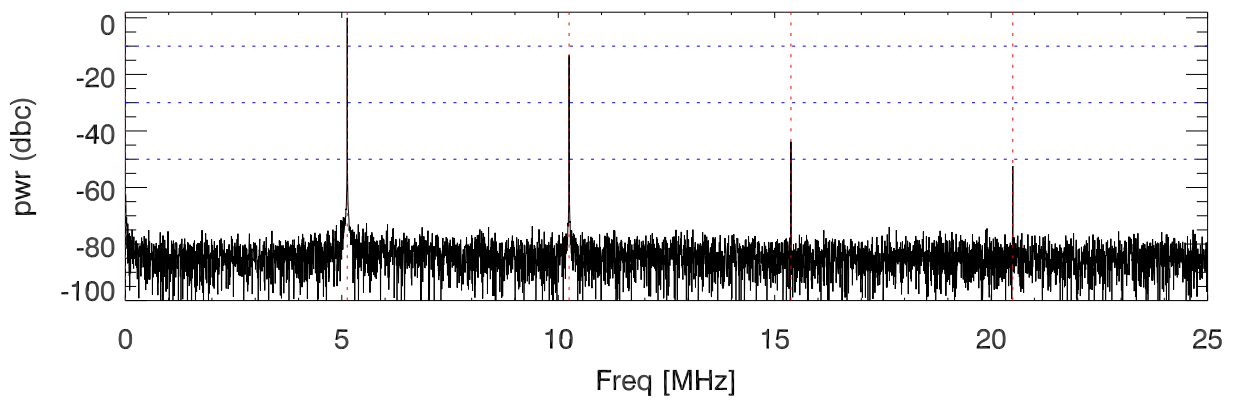

151102Tx4 tube monitor ports: BroadBand

IPA Anode

Driver Anode

Rf FwdPwr Output

151102Tx4 tube monitor ports: spectral density. BroadBand

IPA Anode

Driver Anode

Rf FwdPwr Output