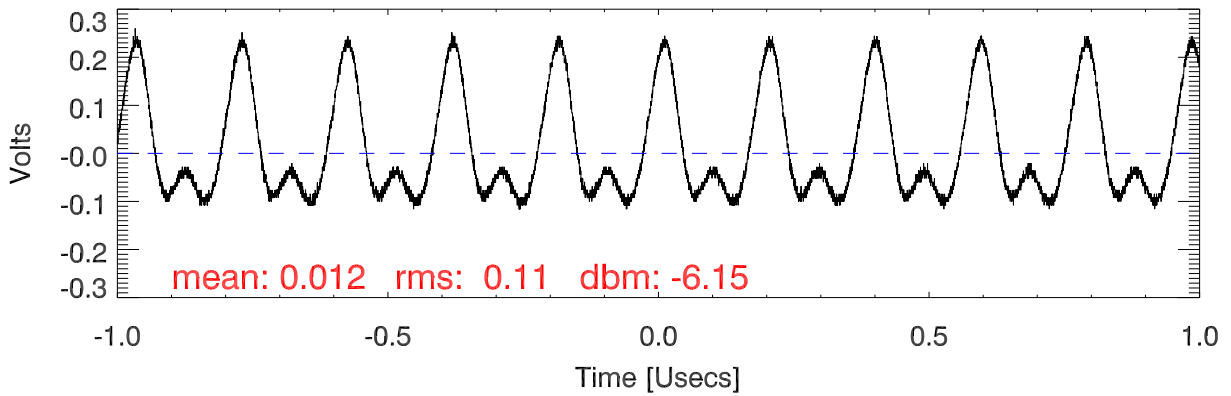

151102Tx4 tube monitor ports: BroadBand

IPA Anode

Driver Anode

Rf FwdPwr Output

151102Tx4 tube monitor ports: spectral density. BroadBand

IPA Anode

Driver Anode

Rf FwdPwr Output