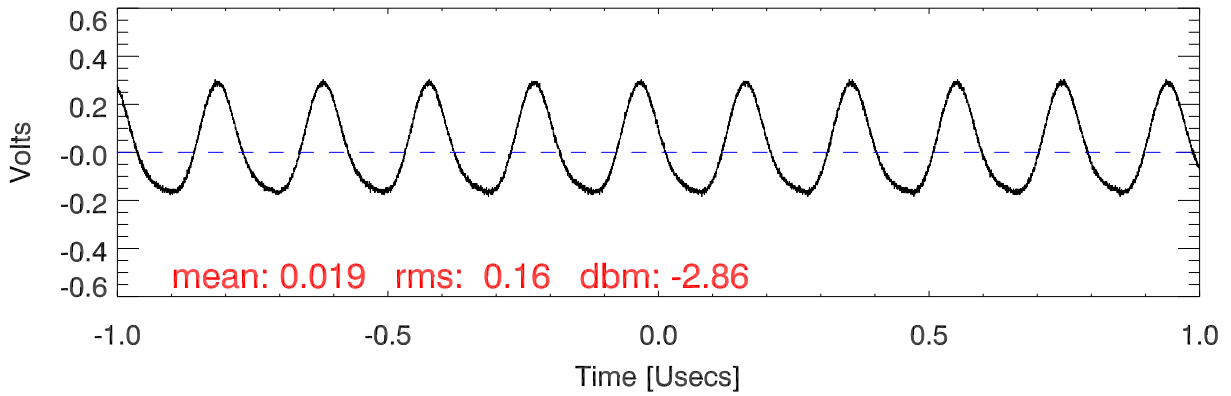

151102Tx4 tube monitor ports: BroadBand

IPA Anode

Driver Anode

Rf FwdPwr Output

151102Tx4 tube monitor ports: spectral density. BroadBand

IPA Anode

Driver Anode

Rf FwdPwr Output