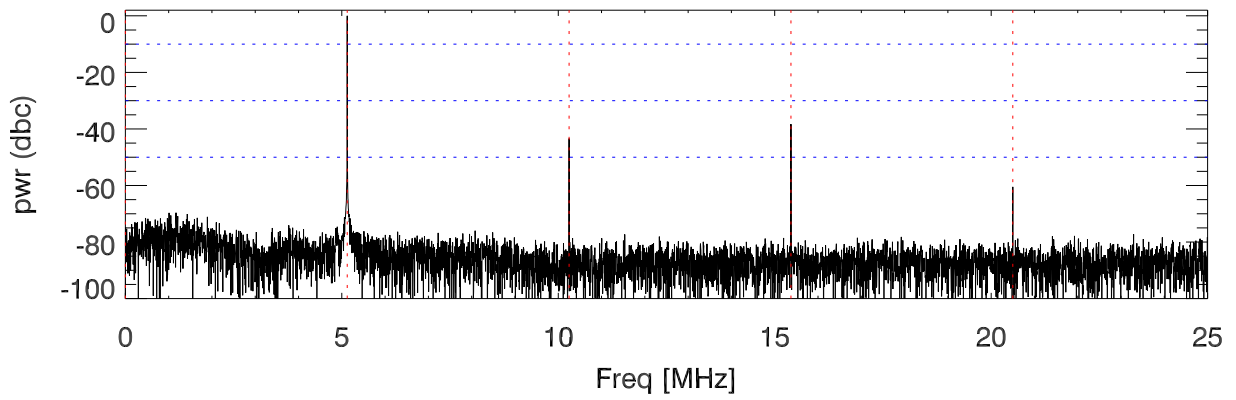

151102Tx4 tube monitor ports: BroadBand

IPA Anode

Driver Anode

Rf FwdPwr Output

151102Tx4 tube monitor ports: spectral density. BroadBand

IPA Anode

Driver Anode

Rf FwdPwr Output