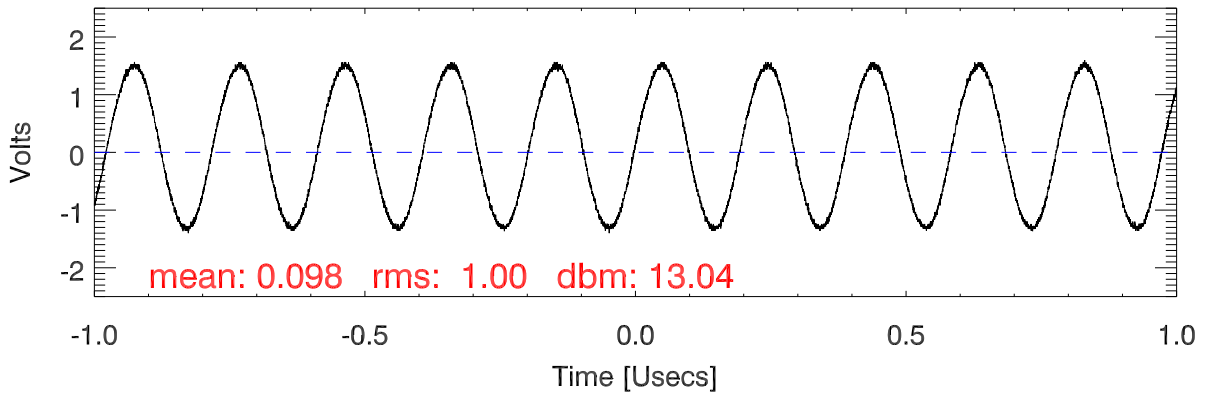

151102Tx4 tube monitor ports: BroadBand

IPA Anode

Driver Anode

Rf FwdPwr Output

151102Tx4 tube monitor ports: spectral density. BroadBand

IPA Anode

Driver Anode

Rf FwdPwr Output