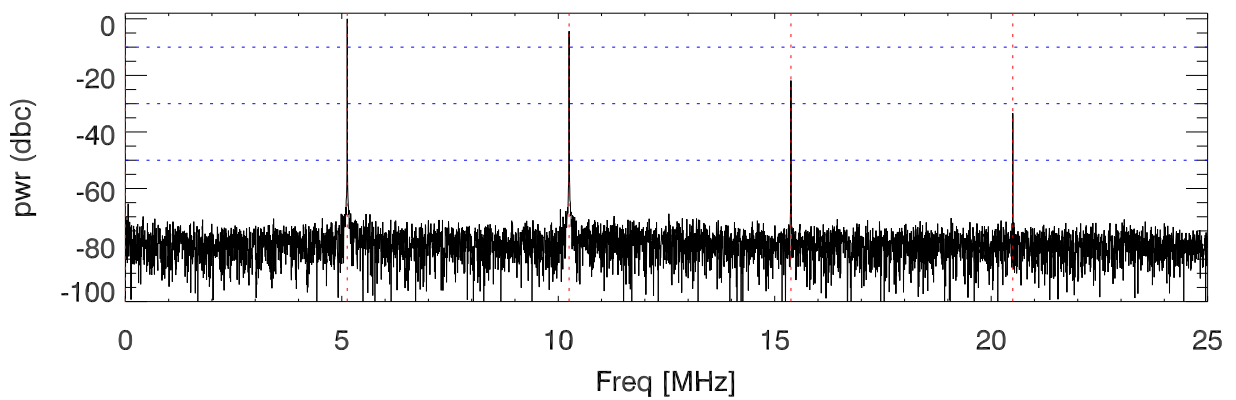

151102Tx4 tube monitor ports: BroadBand

IPA Anode

Driver Anode

Rf FwdPwr Output

151102Tx4 tube monitor ports: spectral density. BroadBand

IPA Anode

Driver Anode

Rf FwdPwr Output