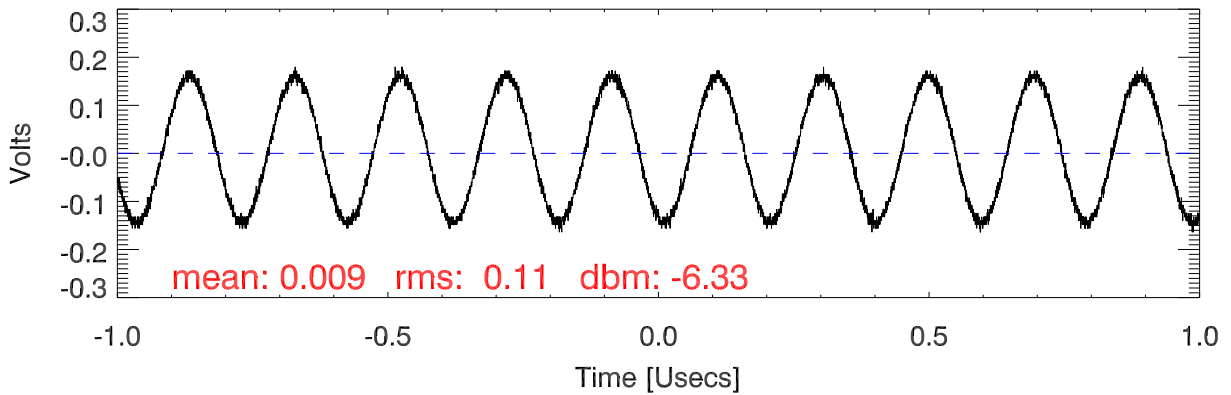

151102Tx4 tube monitor ports: BroadBand

IPA Anode

Driver Anode

Rf FwdPwr Output

151102Tx4 tube monitor ports: spectral density. BroadBand

IPA Anode

Driver Anode

Rf FwdPwr Output