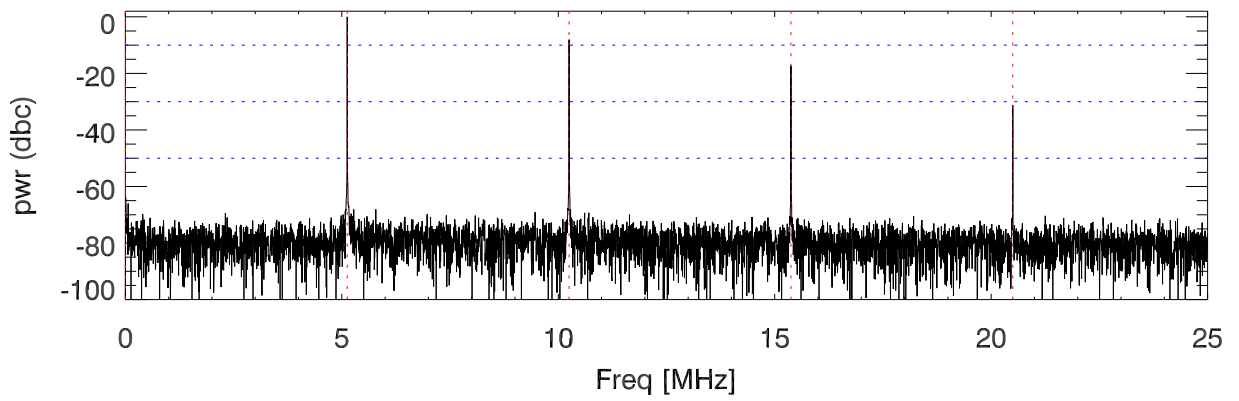

151102Tx2 tube monitor ports: BroadBand

IPA Anode

Driver Anode

Rf FwdPwr Output

151102Tx2 tube monitor ports: spectral density. BroadBand

IPA Anode

Driver Anode

Rf FwdPwr Output