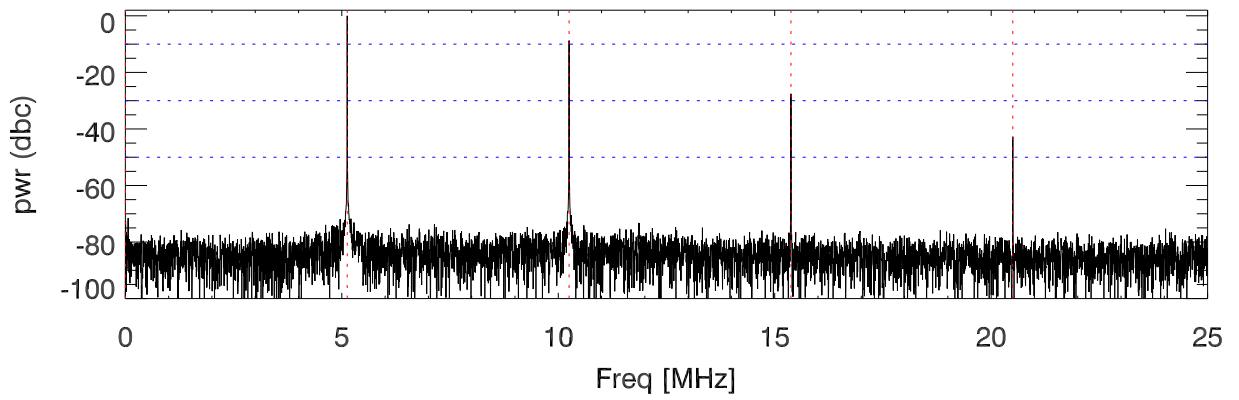

151102Tx2 tube monitor ports: BroadBand

IPA Anode

Driver Anode

Rf FwdPwr Output

151102Tx2 tube monitor ports: spectral density. BroadBand

IPA Anode

Driver Anode

Rf FwdPwr Output