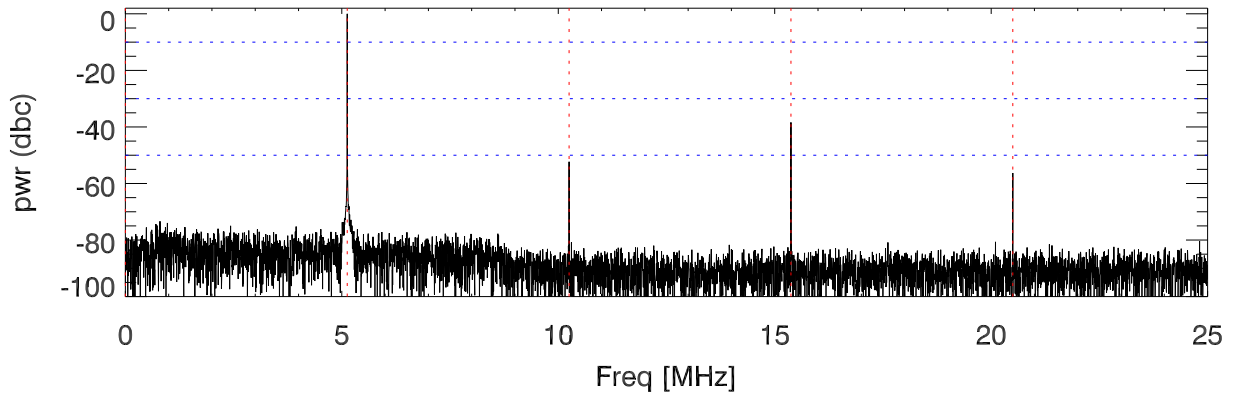

151102Tx2 tube monitor ports: BroadBand

IPA Anode

Driver Anode

Rf FwdPwr Output

151102Tx2 tube monitor ports: spectral density. BroadBand

IPA Anode

Driver Anode

Rf FwdPwr Output