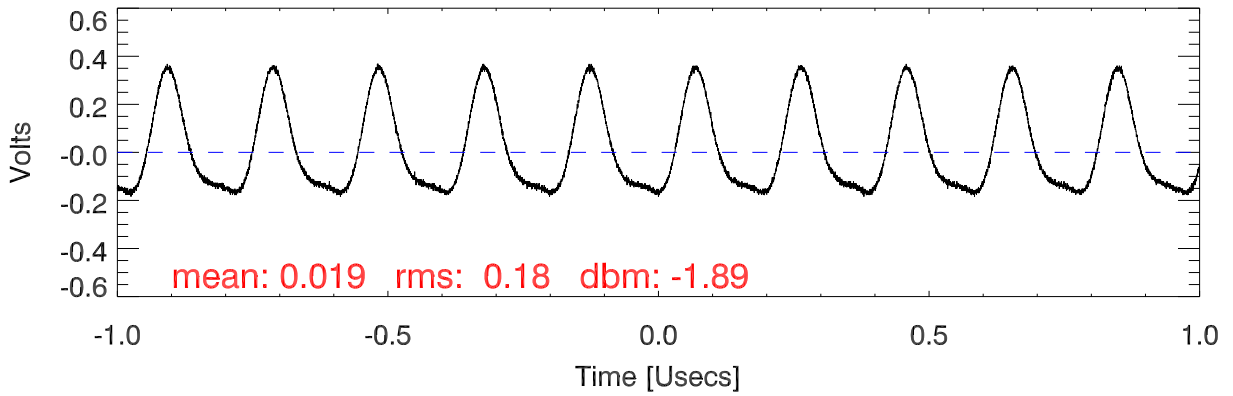

151102Tx2 tube monitor ports: BroadBand

IPA Anode

Driver Anode

Rf FwdPwr Output

151102Tx2 tube monitor ports: spectral density. BroadBand

IPA Anode

Driver Anode

Rf FwdPwr Output