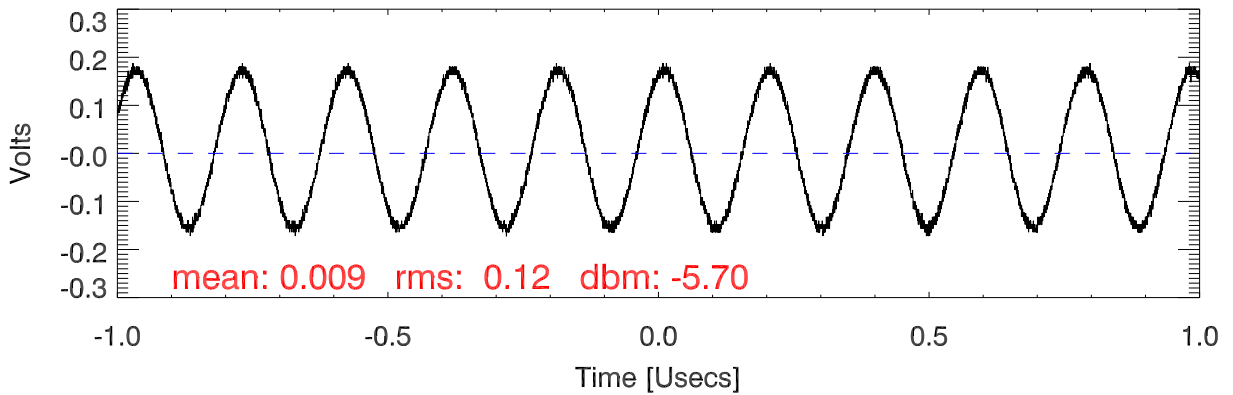

151102Tx2 tube monitor ports: BroadBand

IPA Anode

Driver Anode

Rf FwdPwr Output

151102Tx2 tube monitor ports: spectral density. BroadBand

IPA Anode

Driver Anode

Rf FwdPwr Output