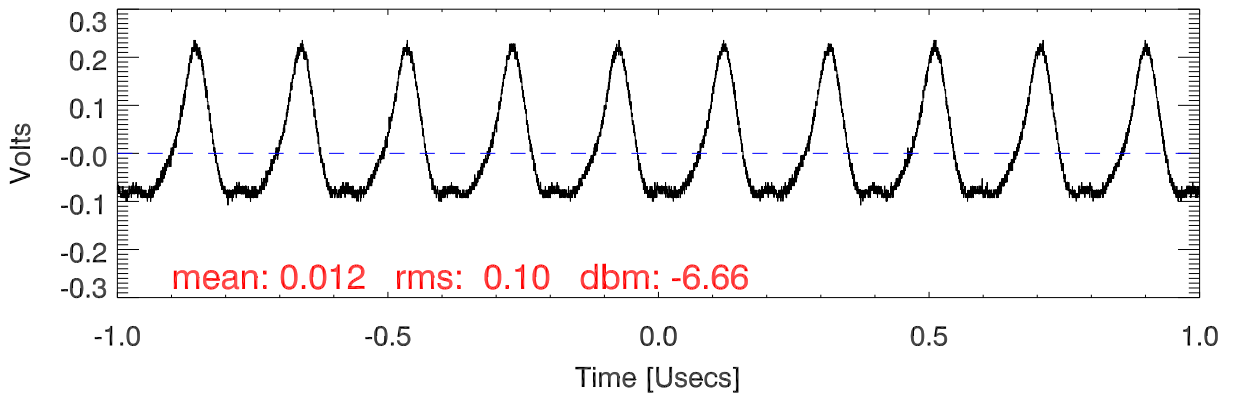

151102Tx2 tube monitor ports: BroadBand

IPA Anode

Driver Anode

Rf FwdPwr Output

151102Tx2 tube monitor ports: spectral density. BroadBand

IPA Anode

Driver Anode

Rf FwdPwr Output