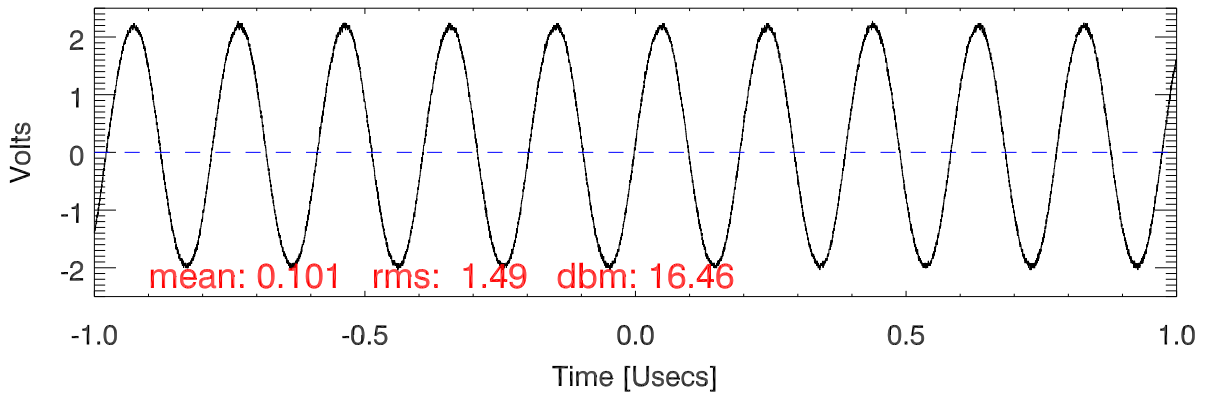

151102Tx2 tube monitor ports: BroadBand

IPA Anode

Driver Anode

Rf FwdPwr Output

151102Tx2 tube monitor ports: spectral density. BroadBand

IPA Anode

Driver Anode

Rf FwdPwr Output