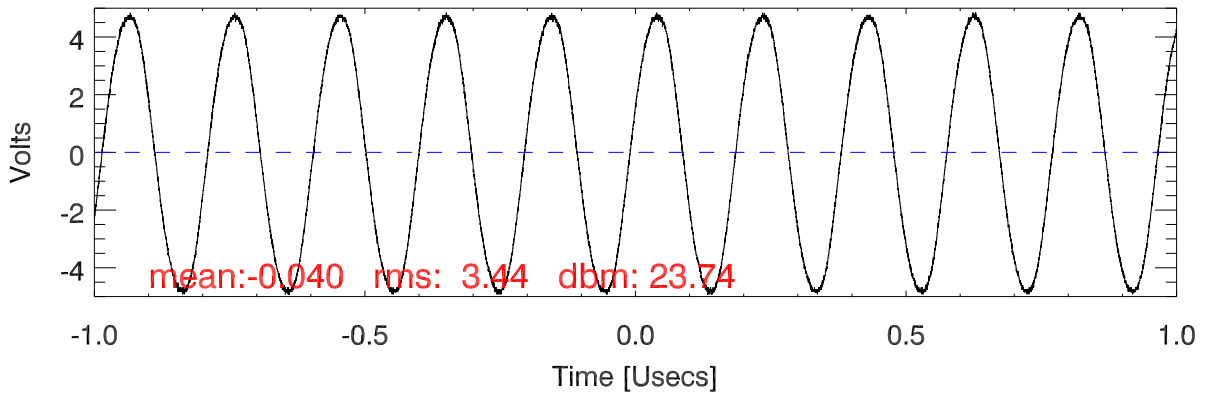

170207 tx5 tube monitor ports: BroadBand

IPA Anode (biasV=280.V)

Driver Anode (biasV=240.V)

Rf FwdPwr Output (biasV=300.V)

170207 tx5 tube monitor ports: spectral density. BroadBand

IPA Anode

Driver Anode

Rf FwdPwr Output