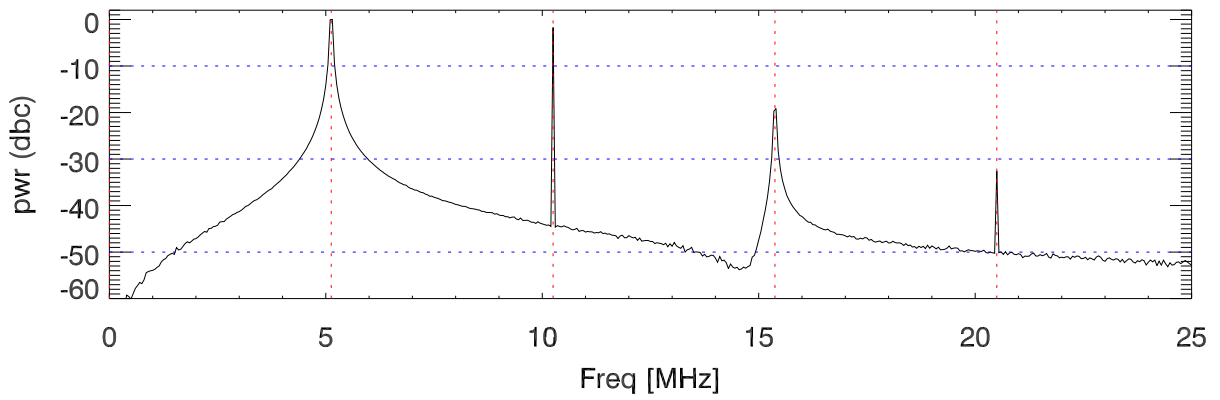

170207 tx5 tube monitor ports: BroadBand

IPA Anode (biasV=280.V)

Driver Anode (biasV=240.V)

Rf FwdPwr Output (biasV=300.V)

170207 tx5 tube monitor ports: spectral density. BroadBand

IPA Anode

Driver Anode

Rf FwdPwr Output