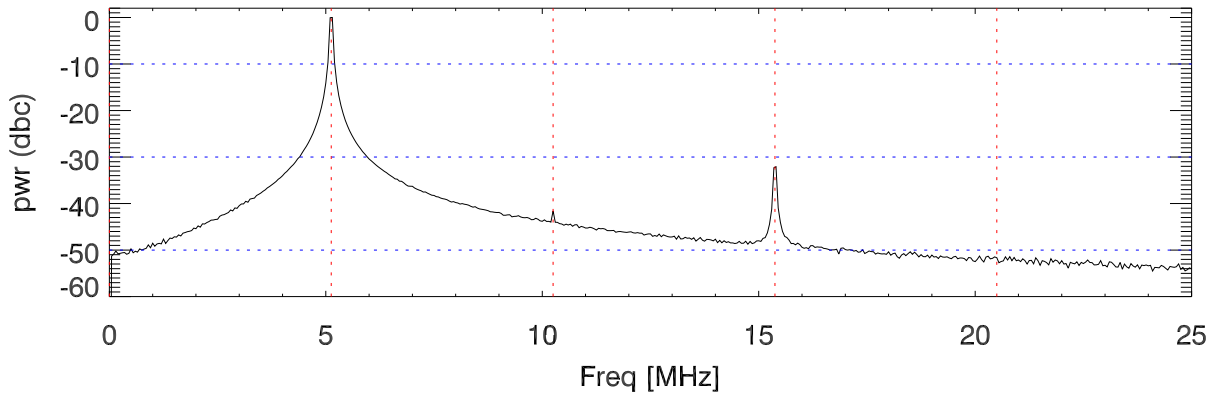

170207 tx5 tube monitor ports: BroadBand

IPA Anode (biasV=280.V)

Driver Anode (biasV=240.V)

Rf FwdPwr Output (biasV=300.V)

170207 tx5 tube monitor ports: spectral density. BroadBand

IPA Anode

Driver Anode

Rf FwdPwr Output