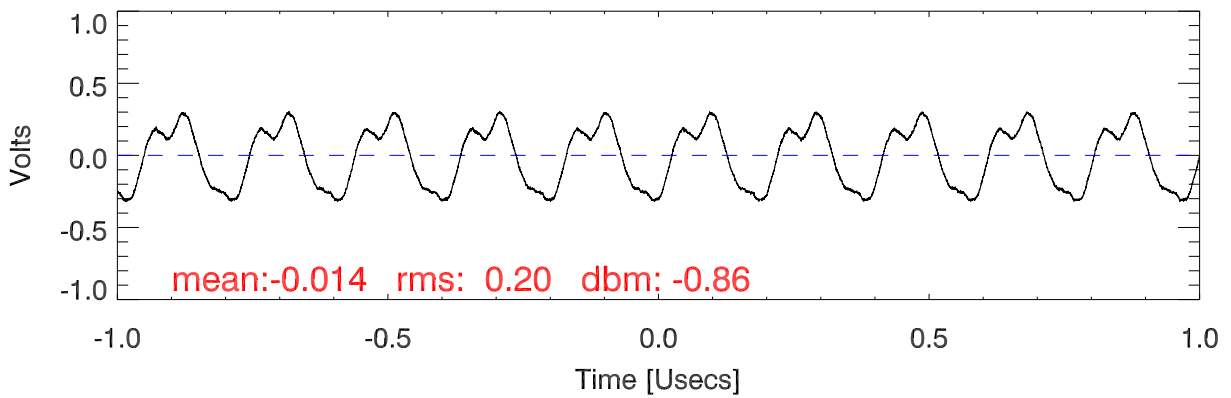

170207 tx5 tube monitor ports: BroadBand

IPA Anode (biasV=280.V)

Driver Anode (biasV=240.V)

Rf FwdPwr Output (biasV=300.V)

170207 tx5 tube monitor ports: spectral density. BroadBand

IPA Anode

Driver Anode

Rf FwdPwr Output