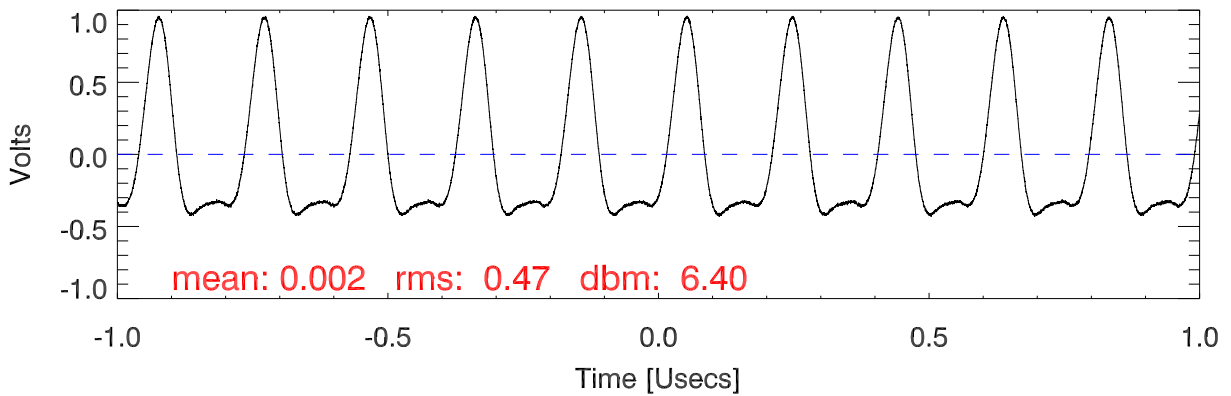

170207 tx5 tube monitor ports: BroadBand

IPA Anode (biasV=280.V)

Driver Anode (biasV=240.V)

Rf FwdPwr Output (biasV=300.V)

170207 tx5 tube monitor ports: spectral density. BroadBand

IPA Anode

Driver Anode

Rf FwdPwr Output