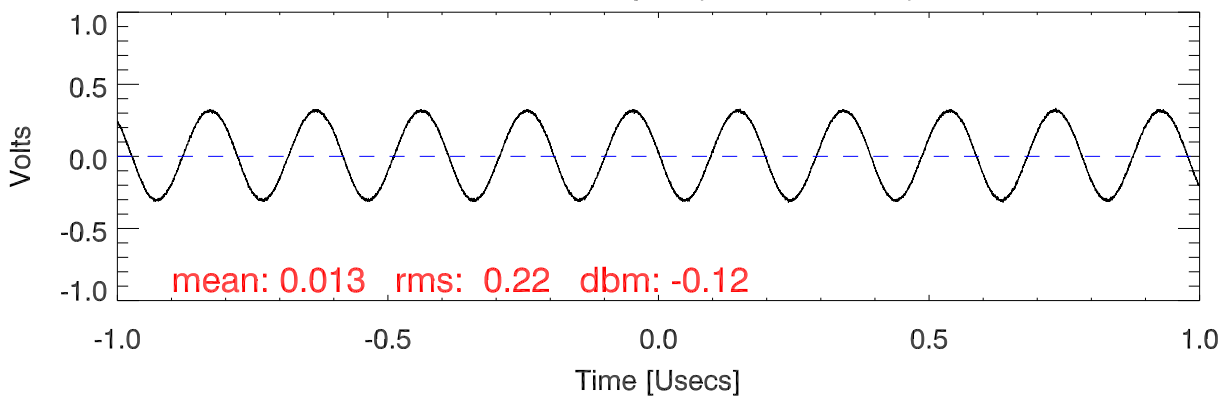

170207 tx5 tube monitor ports: BroadBand

IPA Anode (biasV=280.V)

Driver Anode (biasV=240.V)

Rf FwdPwr Output (biasV=300.V)

170207 tx5 tube monitor ports: spectral density. BroadBand

IPA Anode

Driver Anode

Rf FwdPwr Output