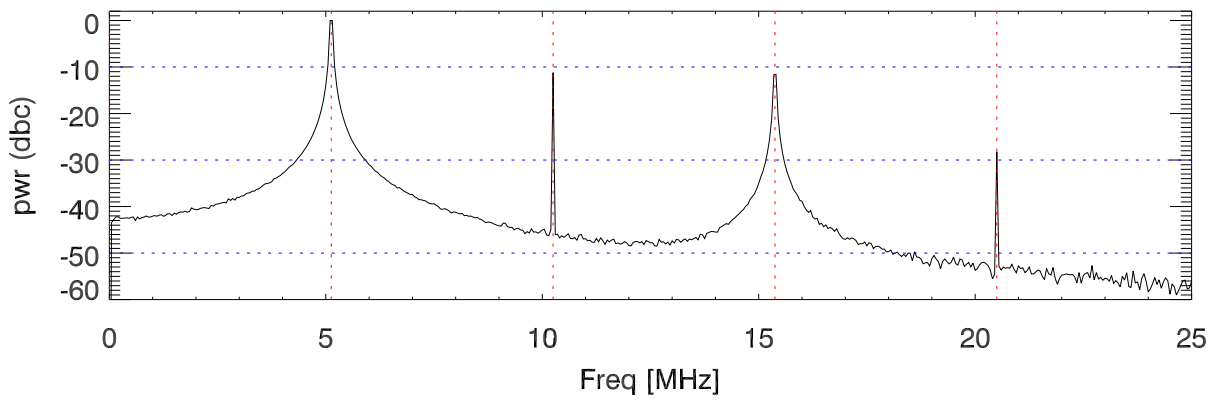

170207 tx5 tube monitor ports: BroadBand

IPA Anode (biasV=280.V)

Driver Anode (biasV=240.V)

Rf FwdPwr Output (biasV=300.V)

170207 tx5 tube monitor ports: spectral density. BroadBand

IPA Anode

Driver Anode

Rf FwdPwr Output