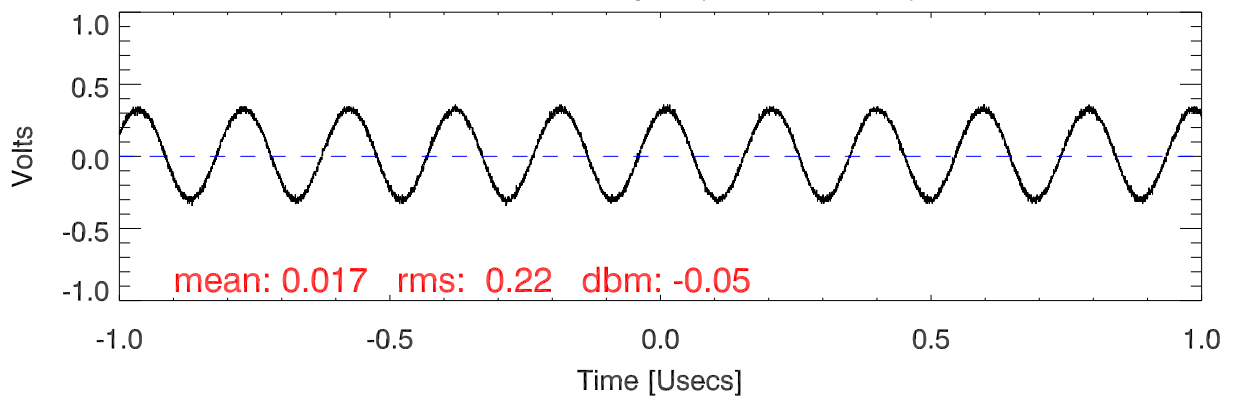

151102 tx6 tube monitor ports: BroadBand

IPA Anode (biasV=270.V)

Driver Anode (biasV=280.V)

Rf FwdPwr Output (biasV=340.V)

151102 tx6 tube monitor ports: spectral density. BroadBand

IPA Anode

Driver Anode

Rf FwdPwr Output