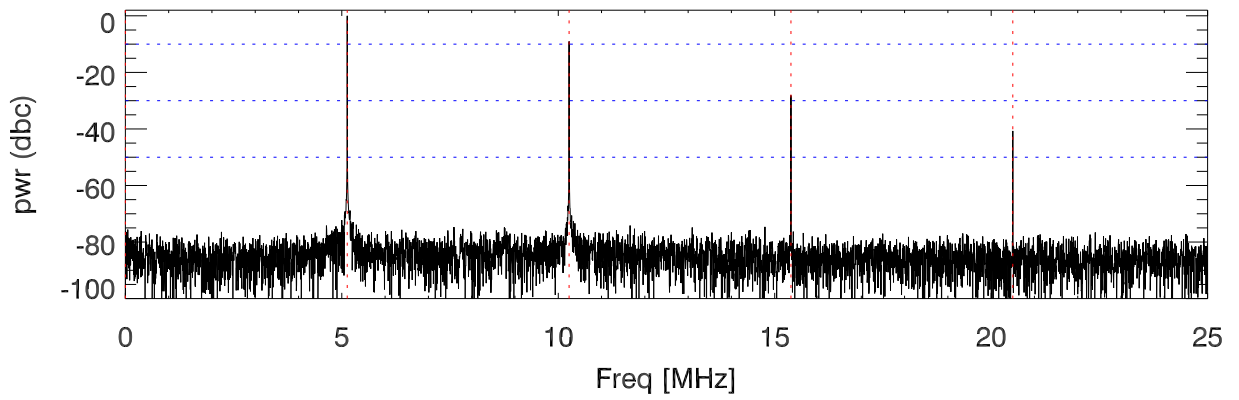

151102 tx6 tube monitor ports: BroadBand

IPA Anode (biasV=270.V)

Driver Anode (biasV=280.V)

Rf FwdPwr Output (biasV=340.V)

151102 tx6 tube monitor ports: spectral density. BroadBand

IPA Anode

Driver Anode

Rf FwdPwr Output