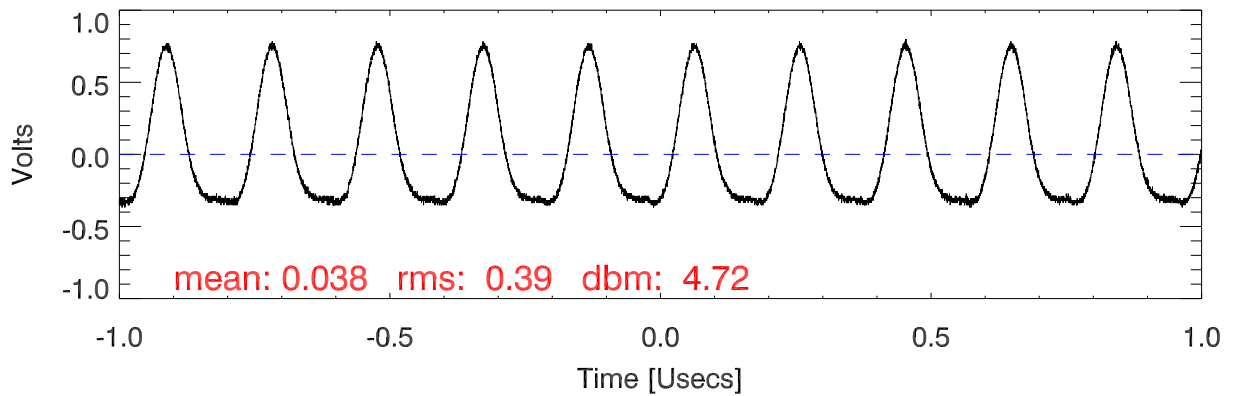

151102 tx6 tube monitor ports: BroadBand

IPA Anode (biasV=270.V)

Driver Anode (biasV=280.V)

Rf FwdPwr Output (biasV=340.V)

151102 tx6 tube monitor ports: spectral density. BroadBand

IPA Anode

Driver Anode

Rf FwdPwr Output