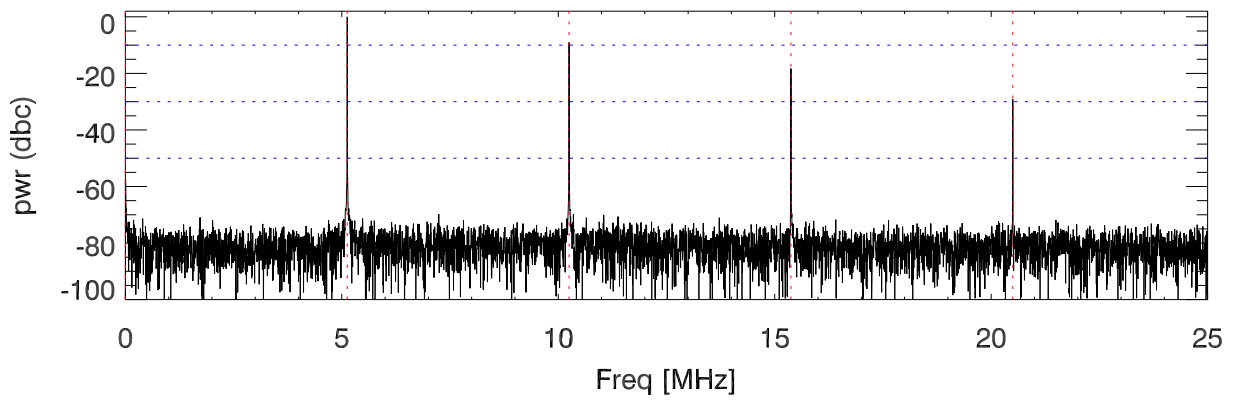

151102 tx6 tube monitor ports: BroadBand

IPA Anode (biasV=270.V)

Driver Anode (biasV=280.V)

Rf FwdPwr Output (biasV=340.V)

151102 tx6 tube monitor ports: spectral density. BroadBand

IPA Anode

Driver Anode

Rf FwdPwr Output