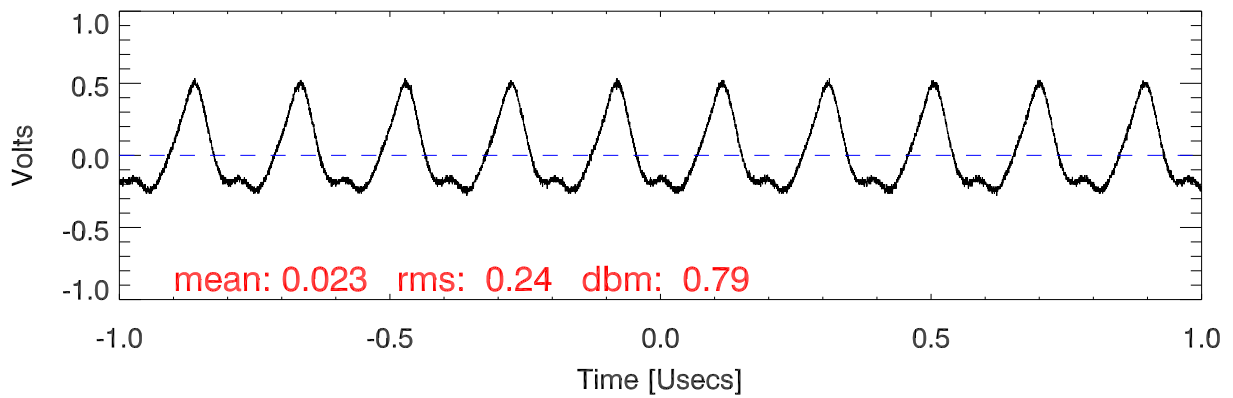

151102 tx6 tube monitor ports: BroadBand

IPA Anode (biasV=270.V)

Driver Anode (biasV=280.V)

Rf FwdPwr Output (biasV=340.V)

151102 tx6 tube monitor ports: spectral density. BroadBand

IPA Anode

Driver Anode

Rf FwdPwr Output