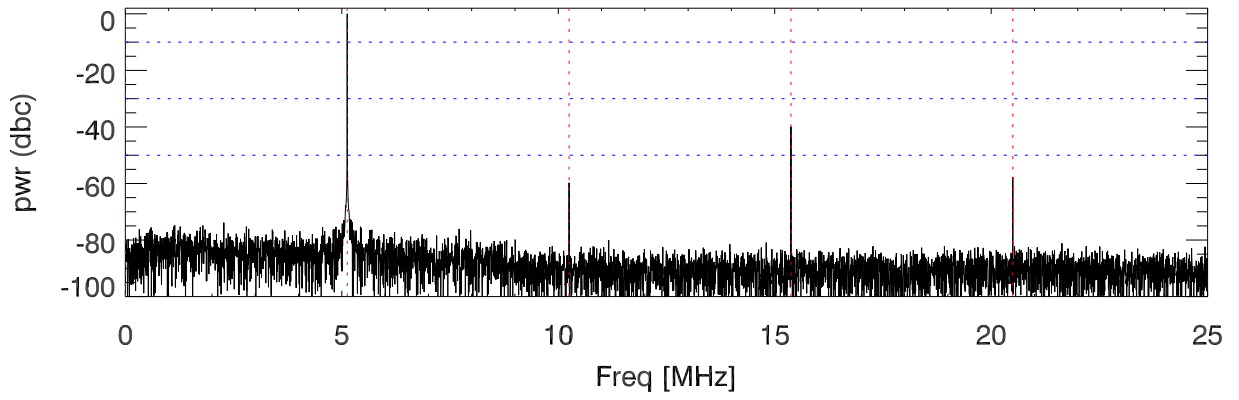

151102 tx6 tube monitor ports: BroadBand

IPA Anode (biasV=270.V)

Driver Anode (biasV=280.V)

Rf FwdPwr Output (biasV=340.V)

151102 tx6 tube monitor ports: spectral density. BroadBand

IPA Anode

Driver Anode

Rf FwdPwr Output