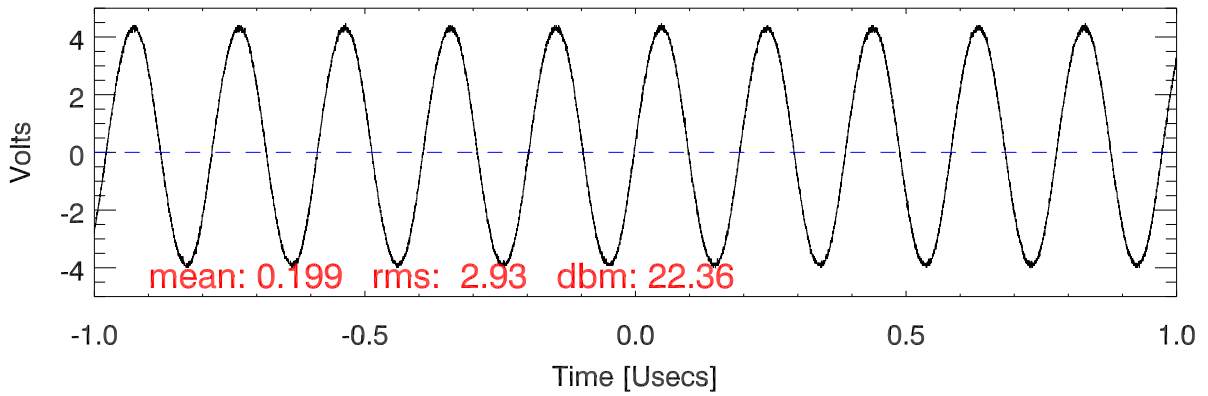

151102 tx6 tube monitor ports: BroadBand

IPA Anode (biasV=270.V)

Driver Anode (biasV=280.V)

Rf FwdPwr Output (biasV=340.V)

151102 tx6 tube monitor ports: spectral density. BroadBand

IPA Anode

Driver Anode

Rf FwdPwr Output