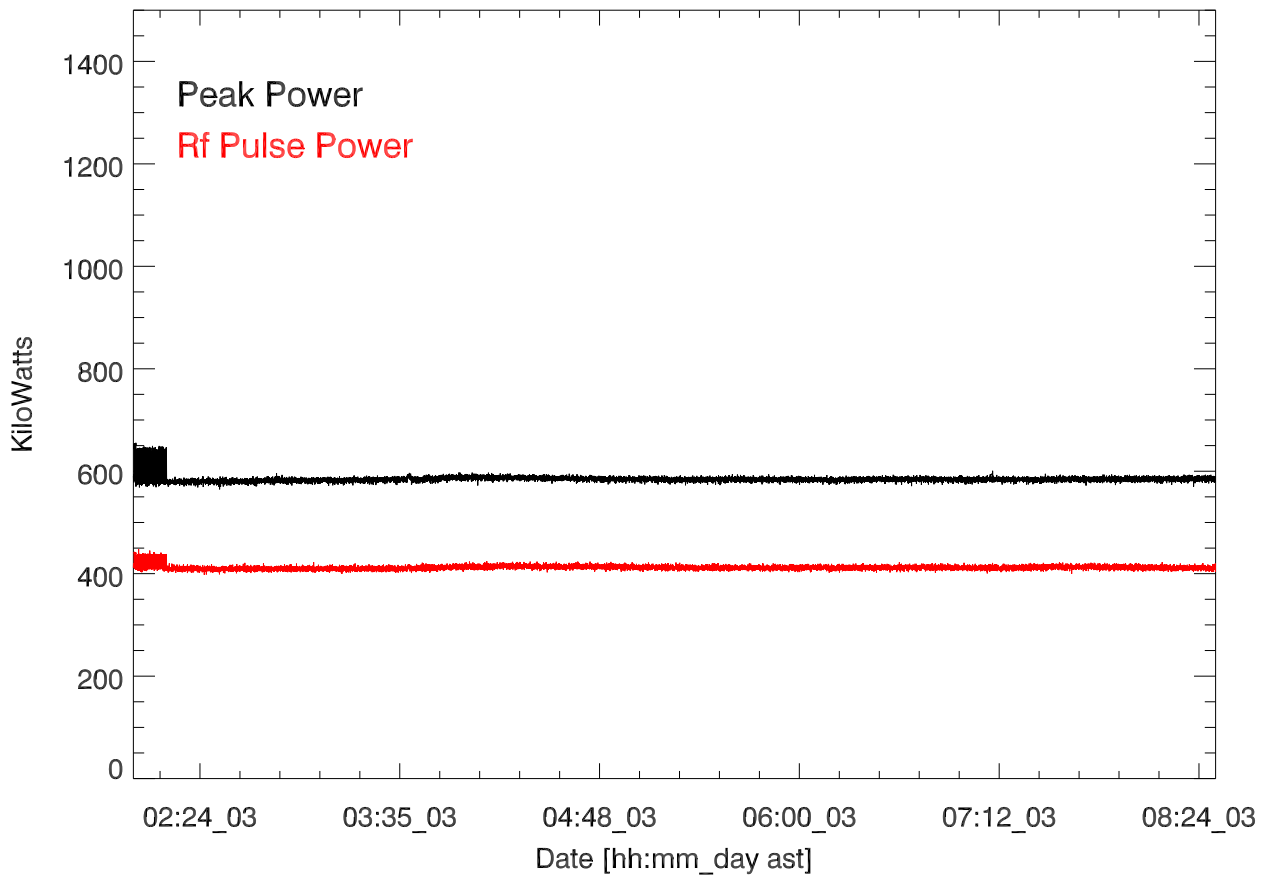

CH 430 Transmitted power for: 03nov16:T2869. Suman Ganguly.

GD 430 Transmitted power for: 03nov16:T2869. Suman Ganguly.