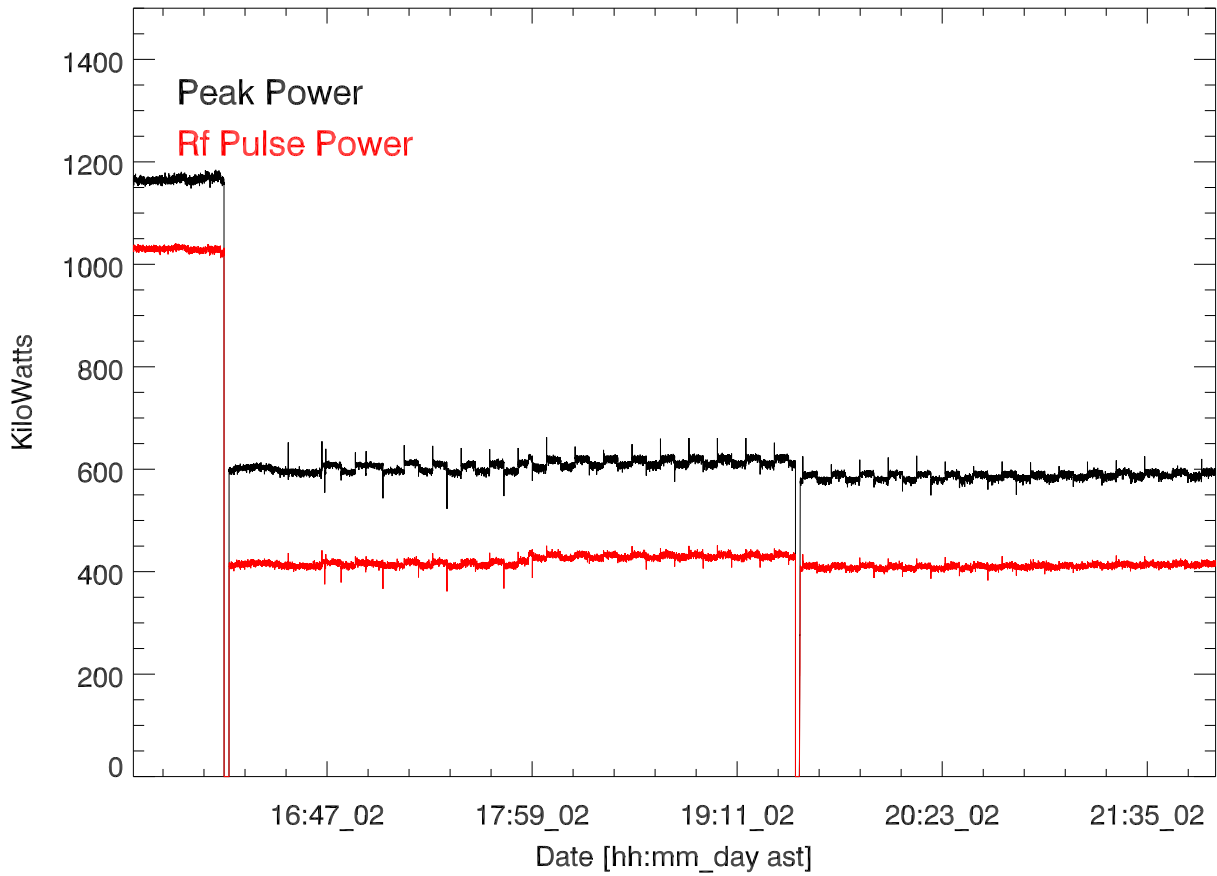

CH 430 Transmitted power for: 02oct16:H3112. Elizabeth Kendall

GD 430 Transmitted power for: 02oct16:H3112. Elizabeth Kendall