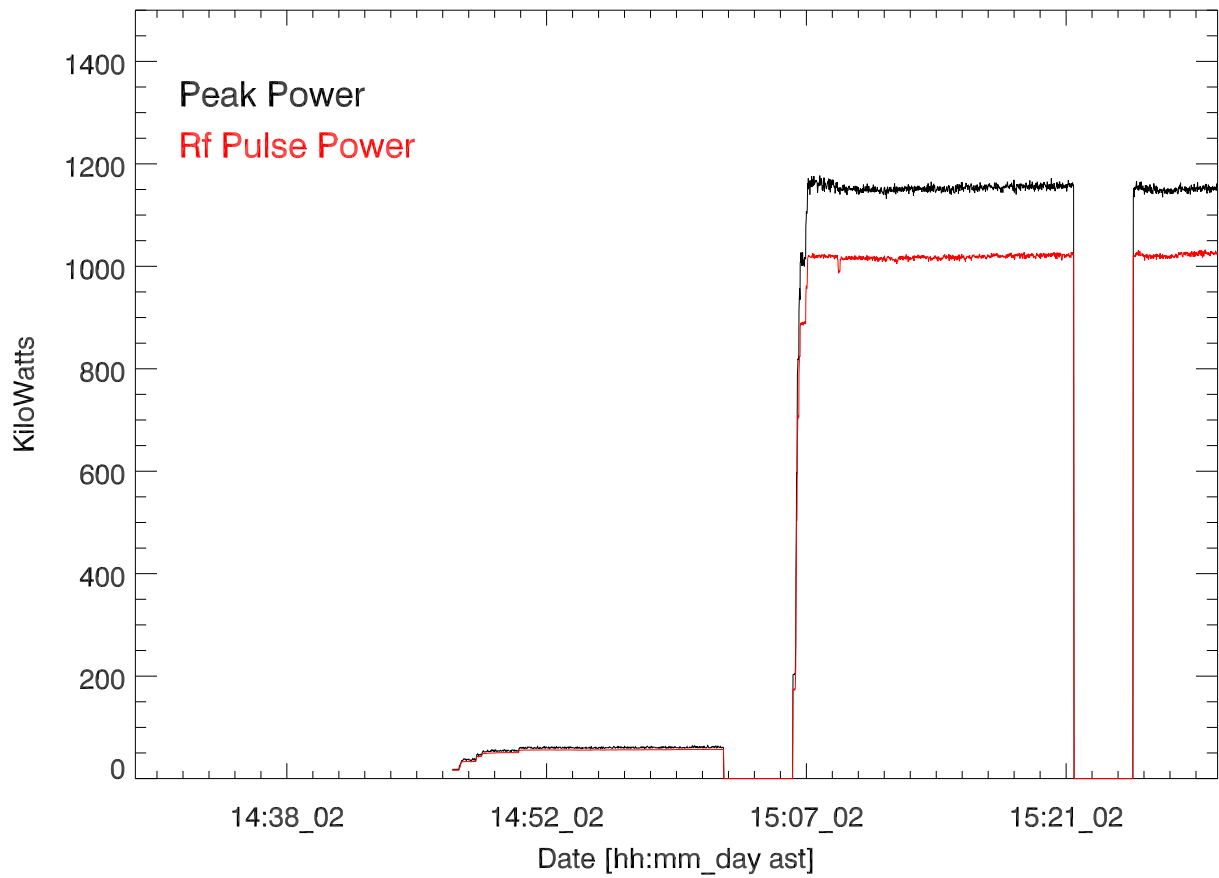

CH 430 Transmitted power for: 02oct16:T2566. Paul BernHardt

GD 430 Transmitted power for: 02oct16:T2566. Paul BernHardt