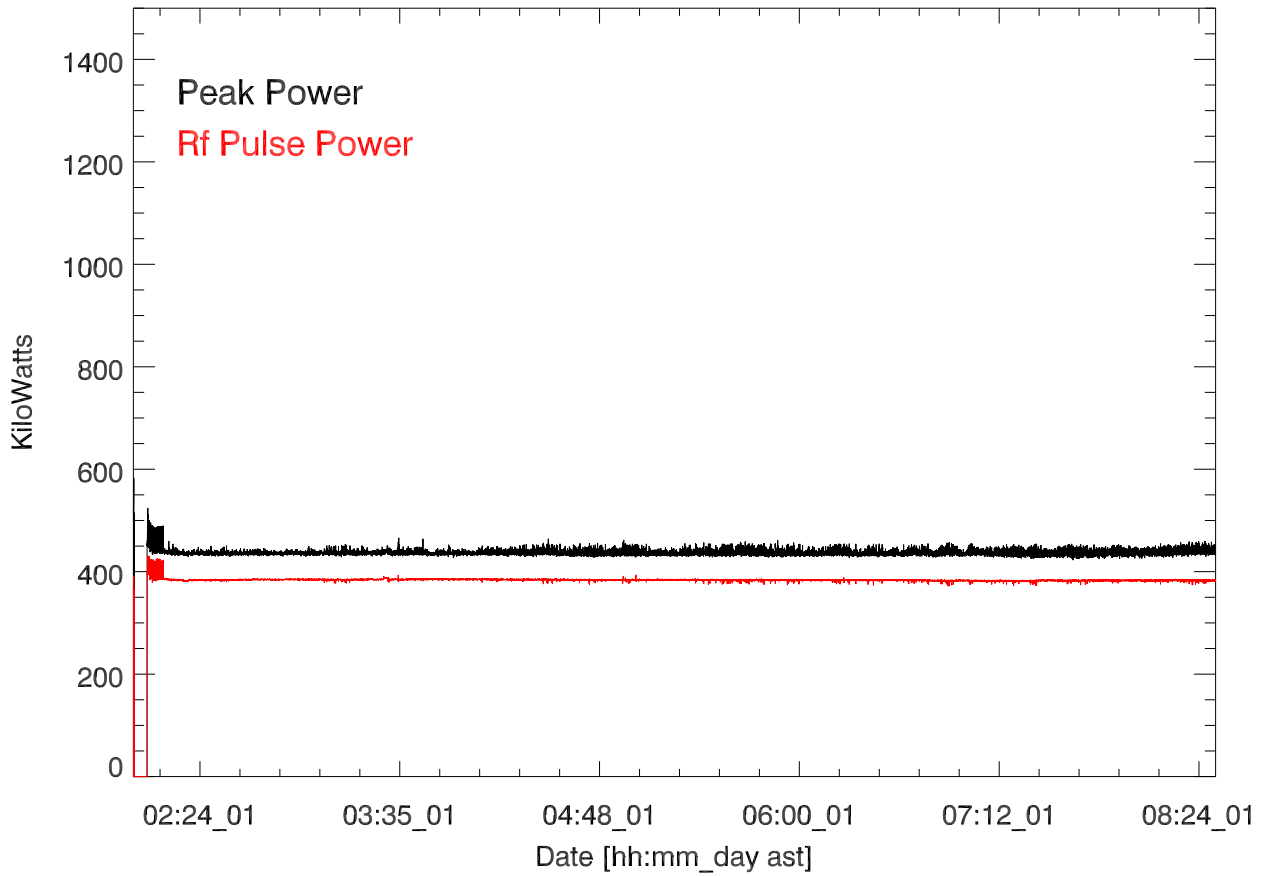

CH 430 Transmitted power for: 01nov16:T2869. Suman Ganguly.

GD 430 Transmitted power for: 01nov16:T2869. Suman Ganguly.