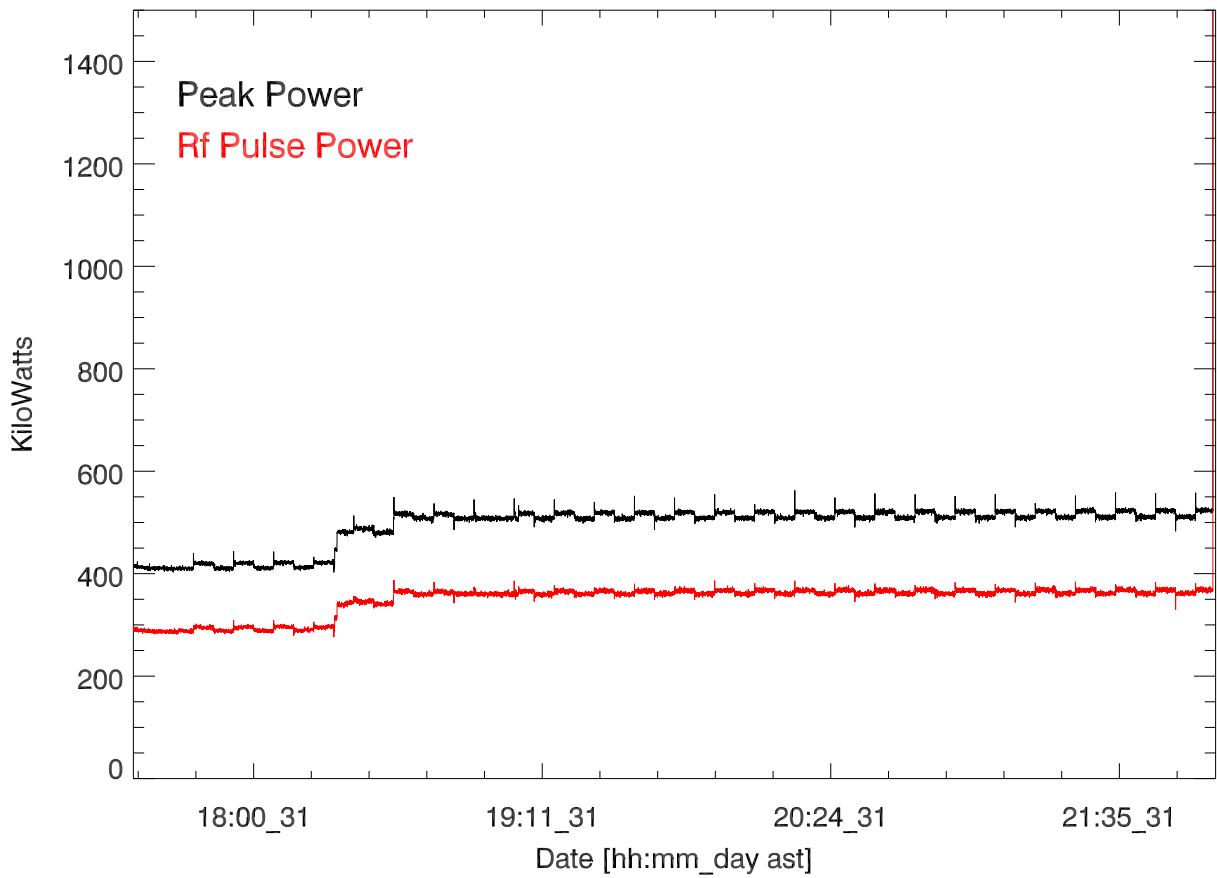

CH 430 Transmitted power for: 31oct16:H3112. Elizabeth Kendall

GD 430 Transmitted power for: 31oct16:H3112. Elizabeth Kendall