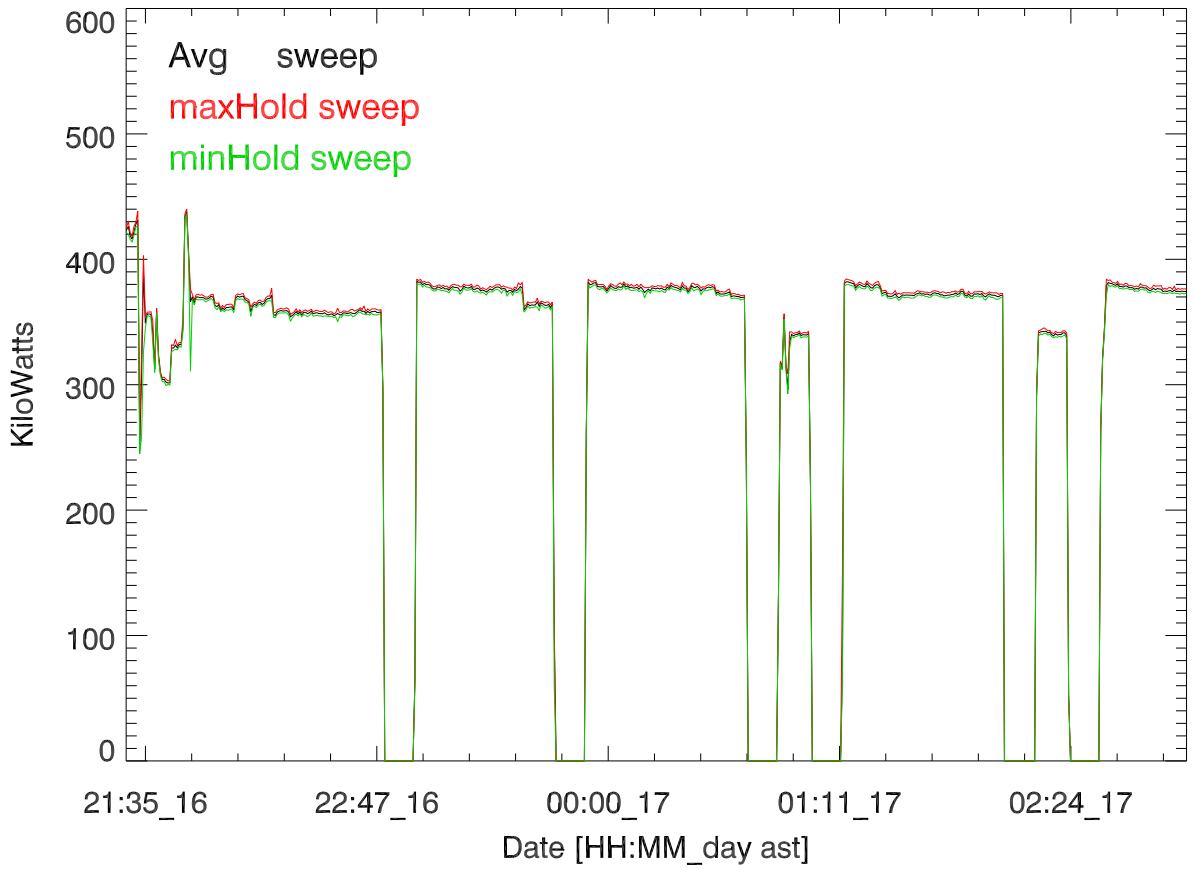

TxPwrTot. 16mar17:T2604.Min-Chang Lee 5 MHz

TxPwr by Tx. 16mar17:T2604.Min-Chang Lee