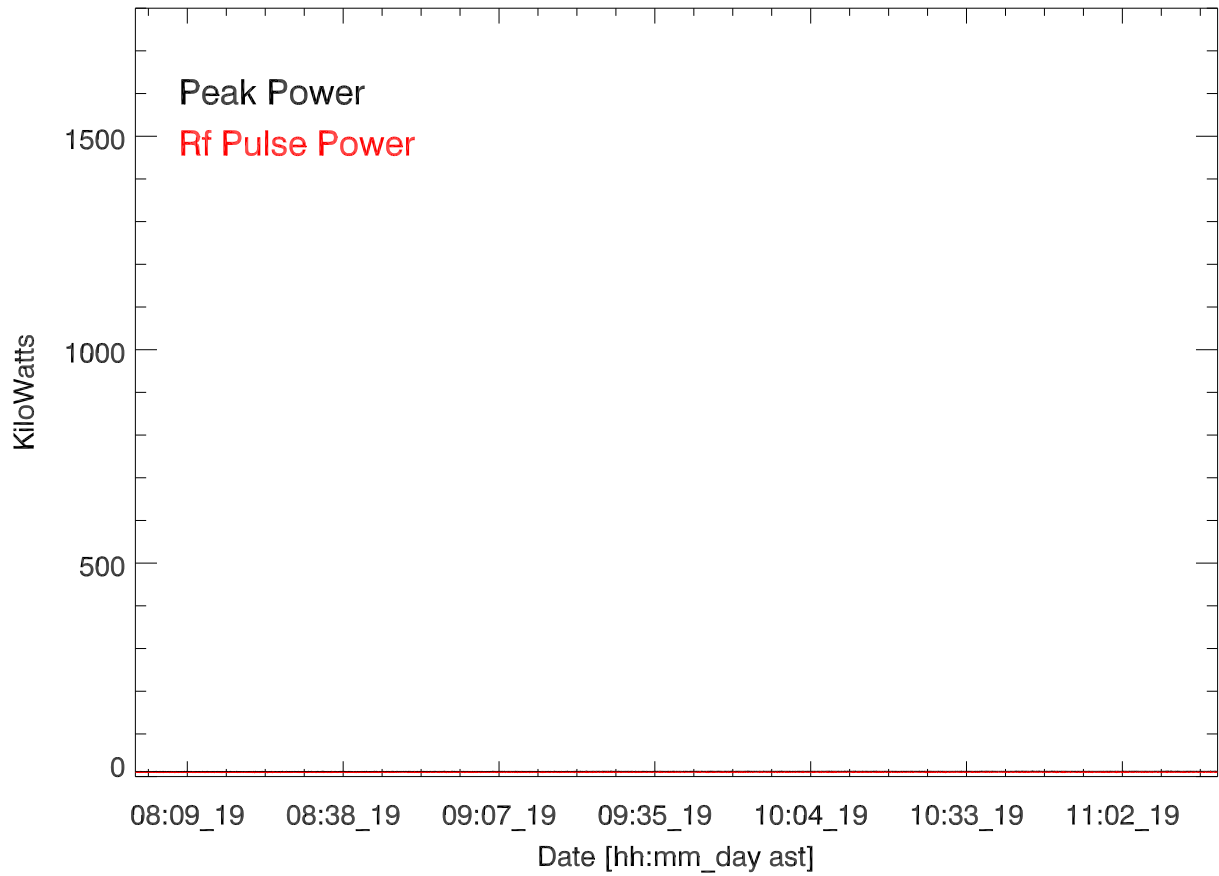

CH 430 Transmitted power for: 19mar17:H3171. Eliana

GD 430 Transmitted power for: 19mar17:H3171. Eliana