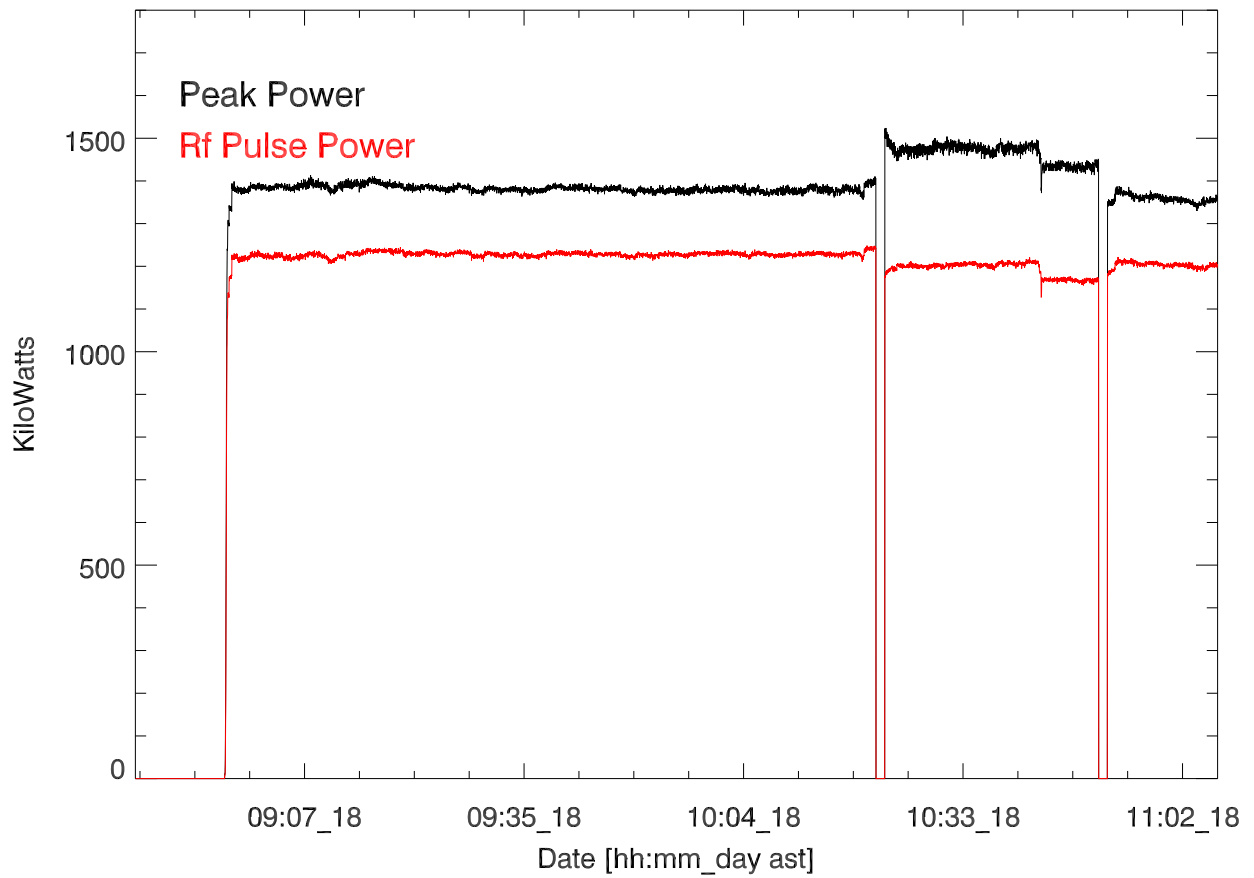

CH 430 Transmitted power for: 18mar17:H3111. Frank & Herb

GD 430 Transmitted power for: 18mar17:H3111. Frank & Herb