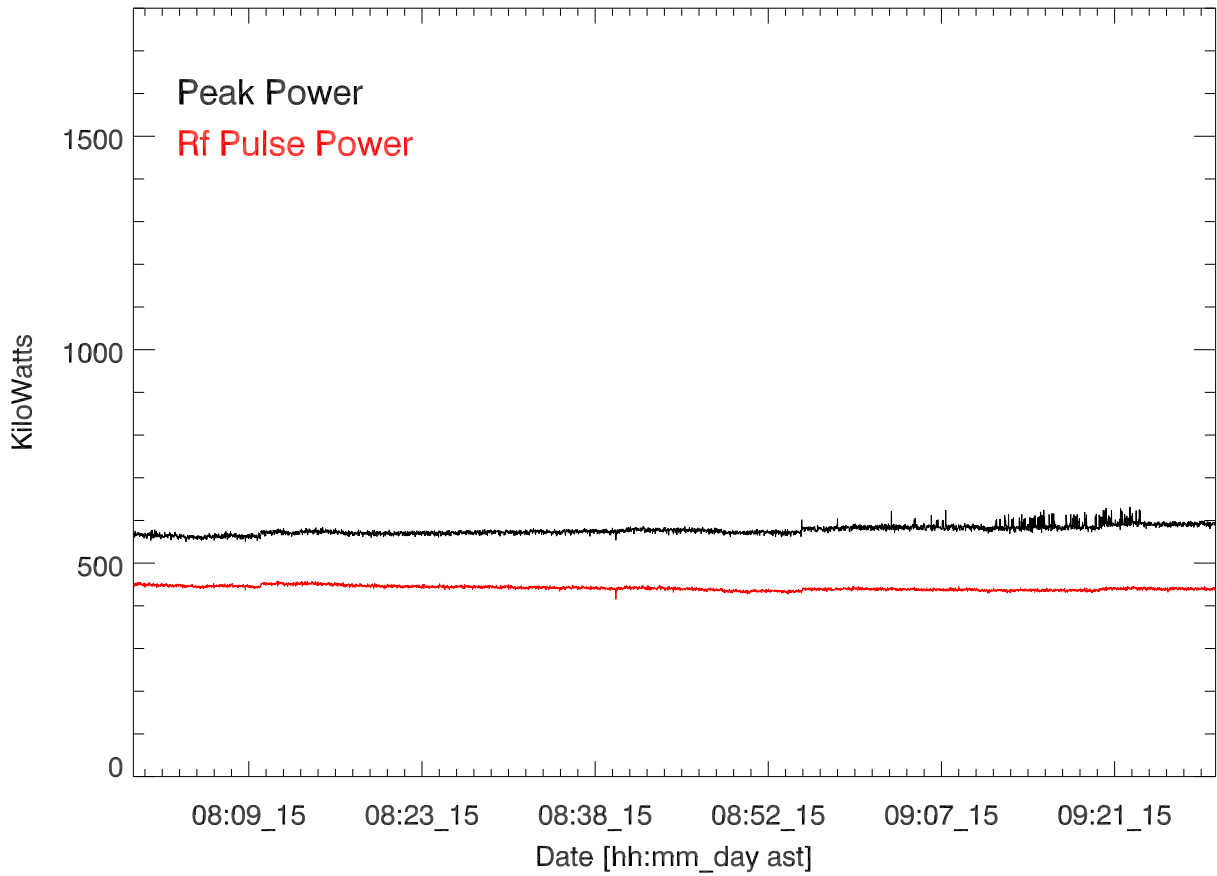

CH 430 Transmitted power for: 15mar17:T3156. Paul Bernhardt

GD 430 Transmitted power for: 15mar17:T3156. Paul Bernhardt