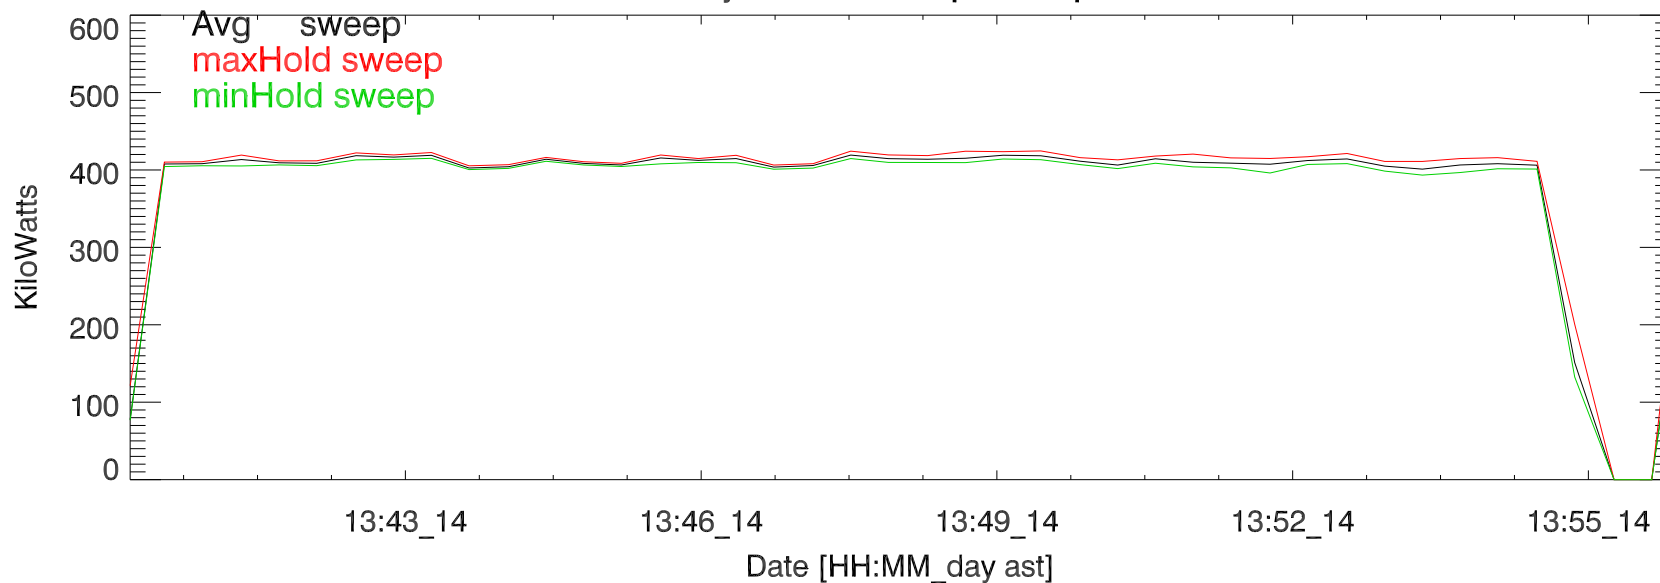

TxPwrTot. 14jun19:H3337 paul exp14.06 5 MHz

TxPwr by Tx. 14jun19:H3337 paul exp14.06