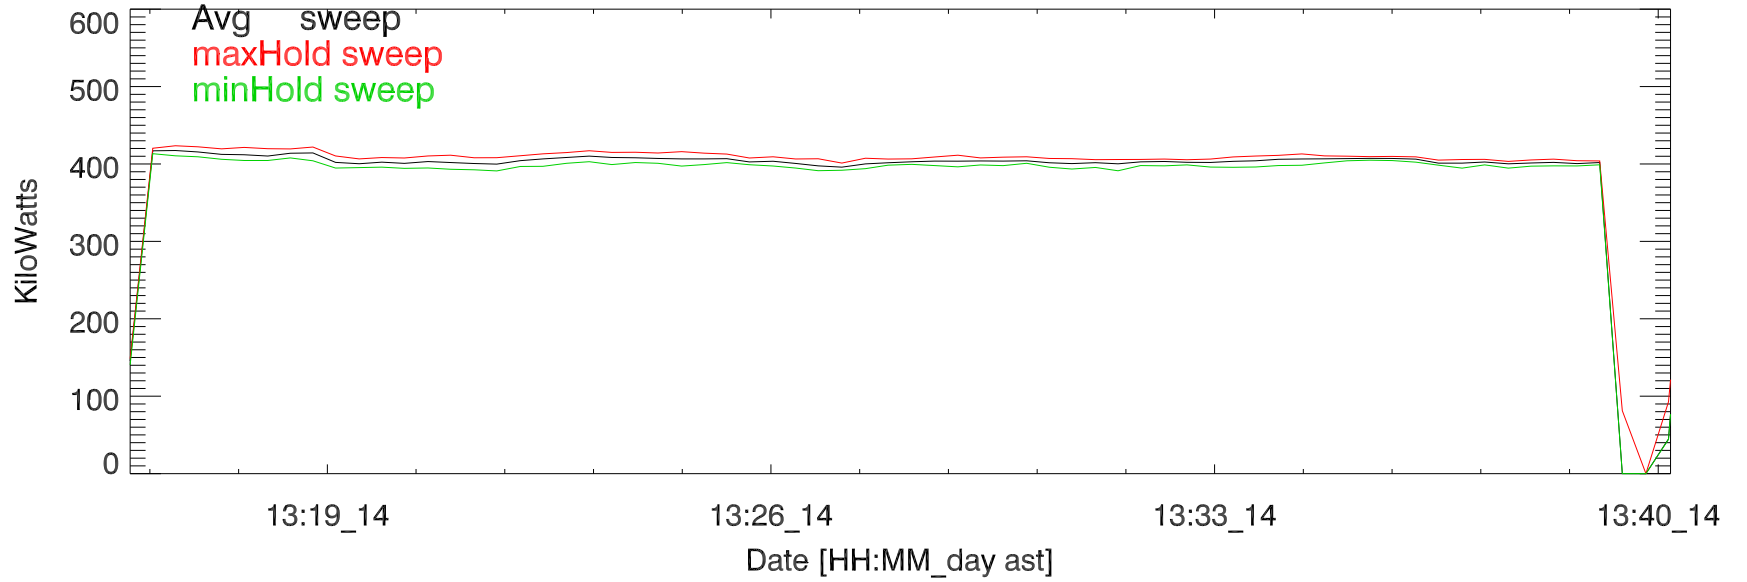

TxPwrTot. 14jun19:H3337 paul exp14.05 5 MHz

TxPwr by Tx. 14jun19:H3337 paul exp14.05