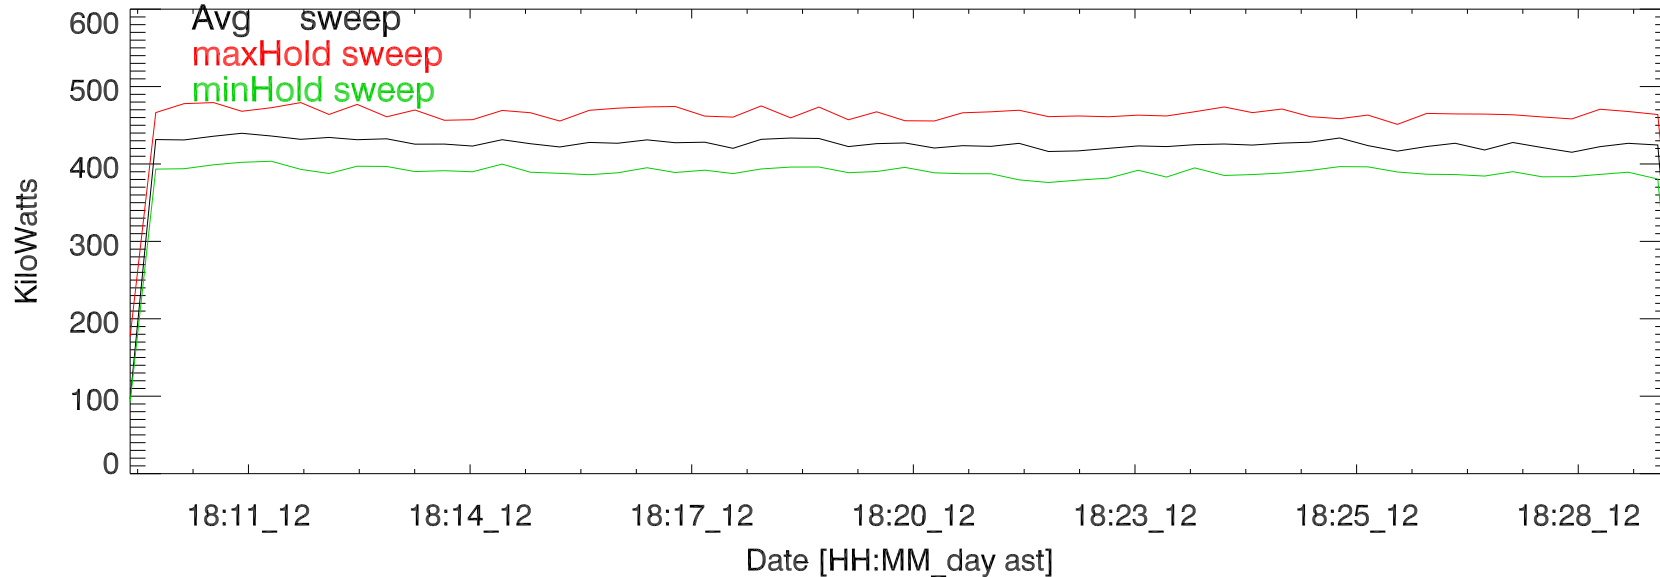

TxPwrTot. 12jun19:H3337 paul exp12.13 5 MHz

TxPwr by Tx. 12jun19:H3337 paul exp12.13