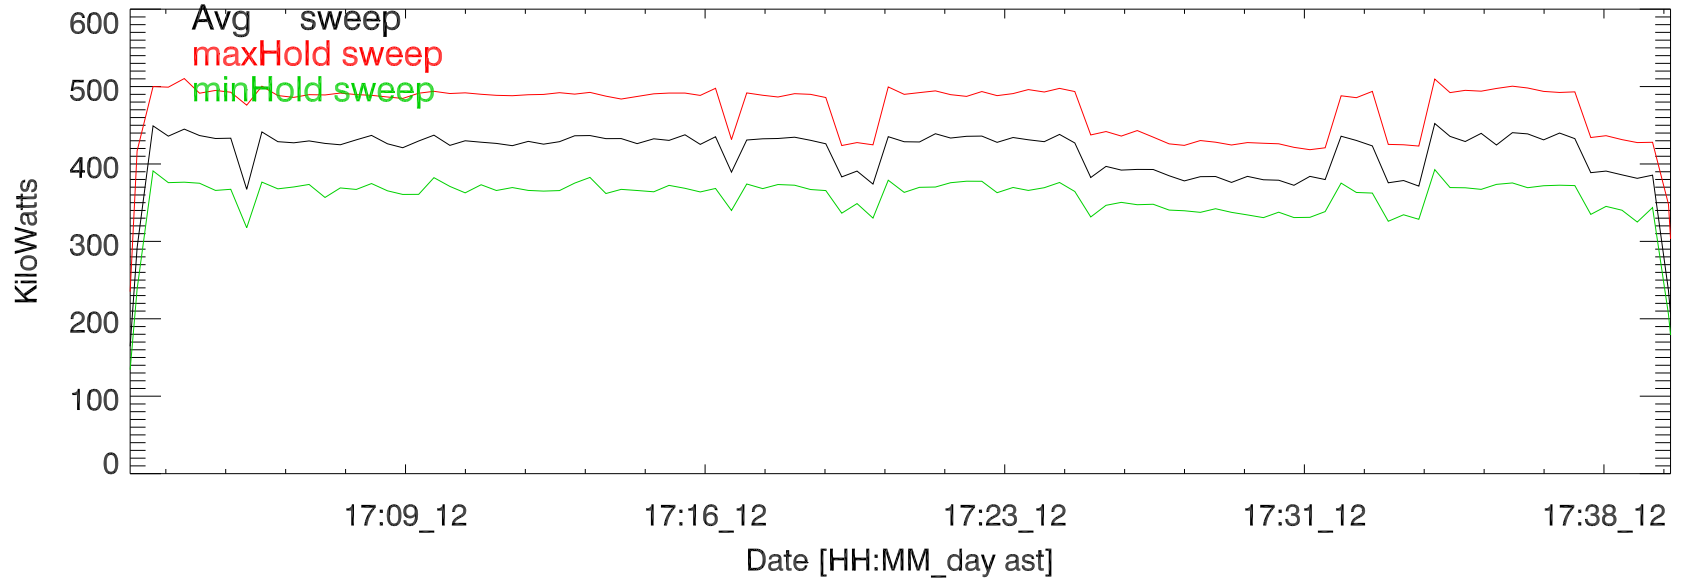

TxPwrTot. 12jun19:H3337 paul exp12.12 5 MHz

TxPwr by Tx. 12jun19:H3337 paul exp12.12