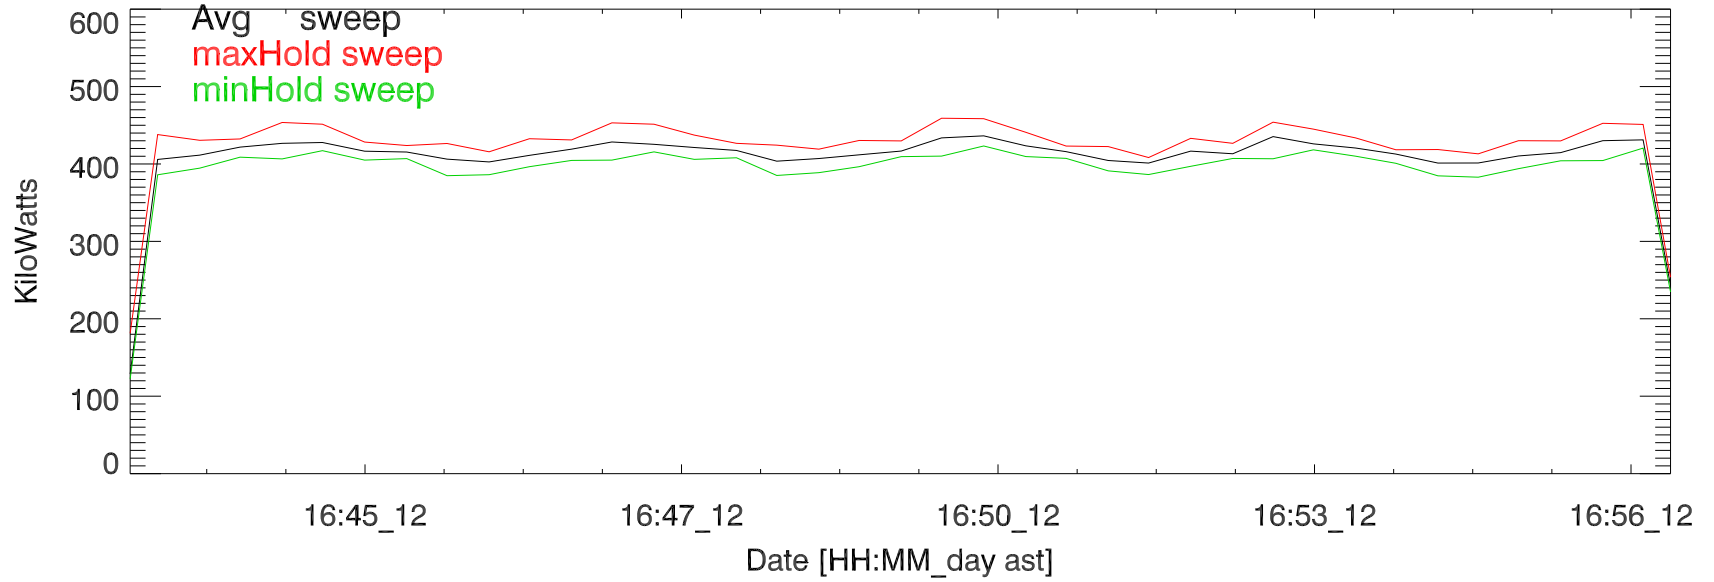

TxPwrTot. 12jun19:H3337 paul exp12.11 5 MHz

TxPwr by Tx. 12jun19:H3337 paul exp12.11