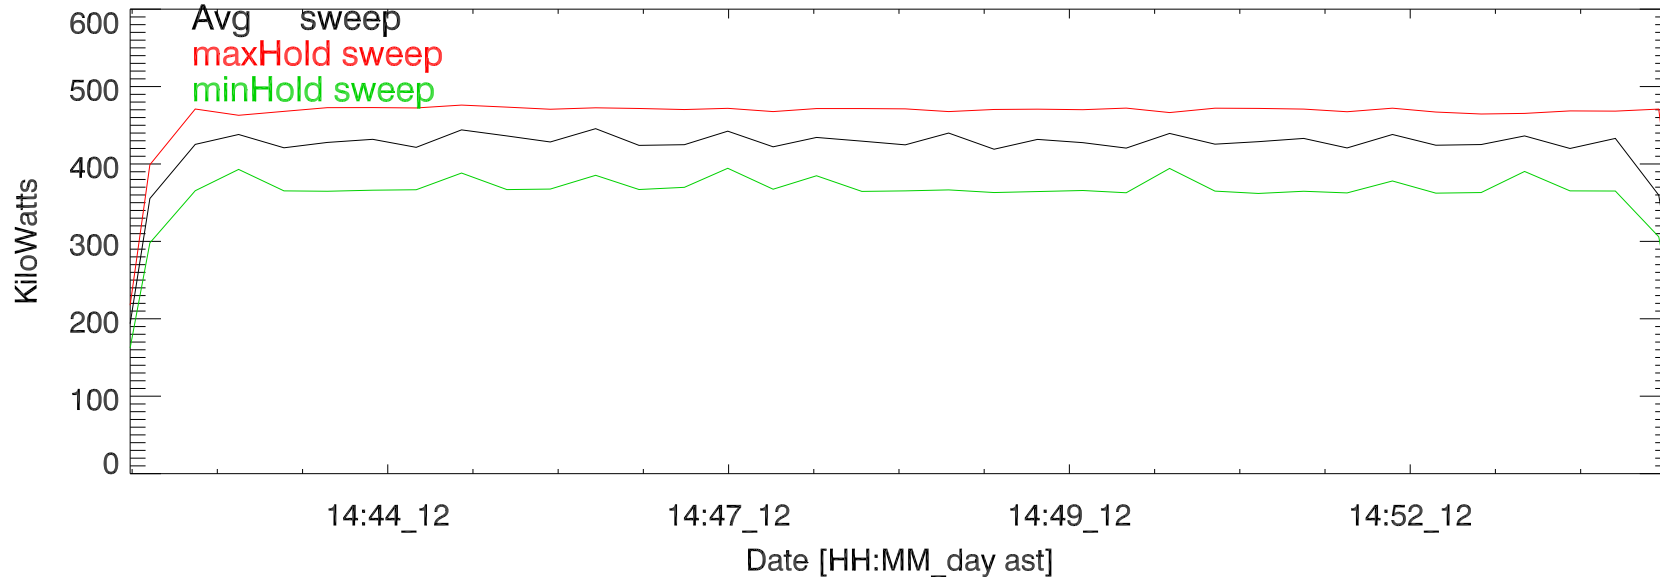

TxPwrTot. 12jun19:H3337 paul exp12.07 5 MHz

TxPwr by Tx. 12jun19:H3337 paul exp12.07