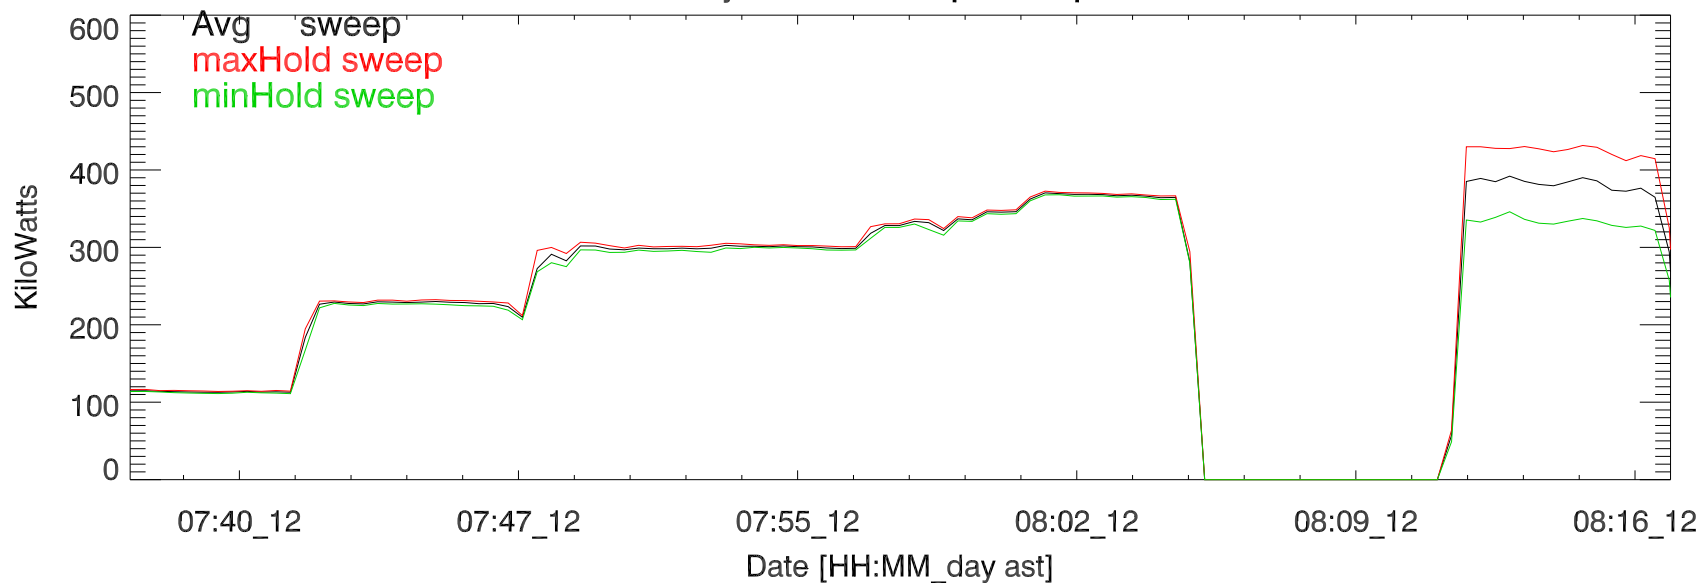

TxPwrTot. 12jun19:H3337 paul exp12.01 5 MHz

TxPwr by Tx. 12jun19:H3337 paul exp12.01